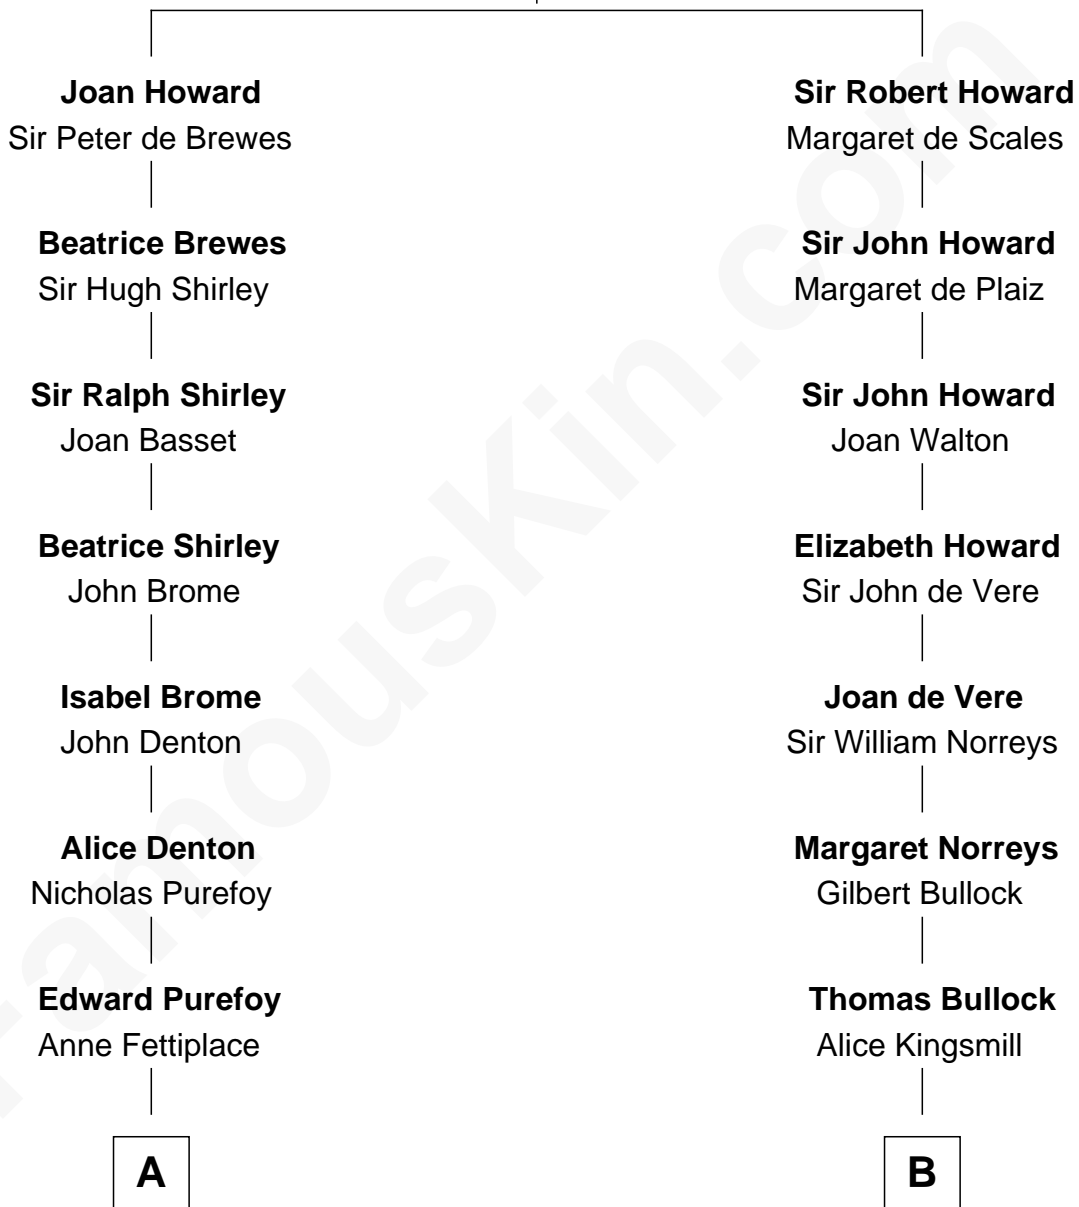

FamousKin.com
Relationship Chart of
Oliver Wendell Holmes, Sr.
American "Fireside" Poet

16th cousin 5 times removed of

George W. Bush
43rd U.S. President

Sir John Howard
 Alice de Bois

C

Harriet Eleanor Fay
Rev. James Smith Bush

Samuel Prescott Bush
Flora Sheldon

Prescott Sheldon Bush
Dorothy Wear Walker

George Herbert Walker Bush
Barbara Pierce

George W. Bush
43rd U.S. President

FamousKin.com