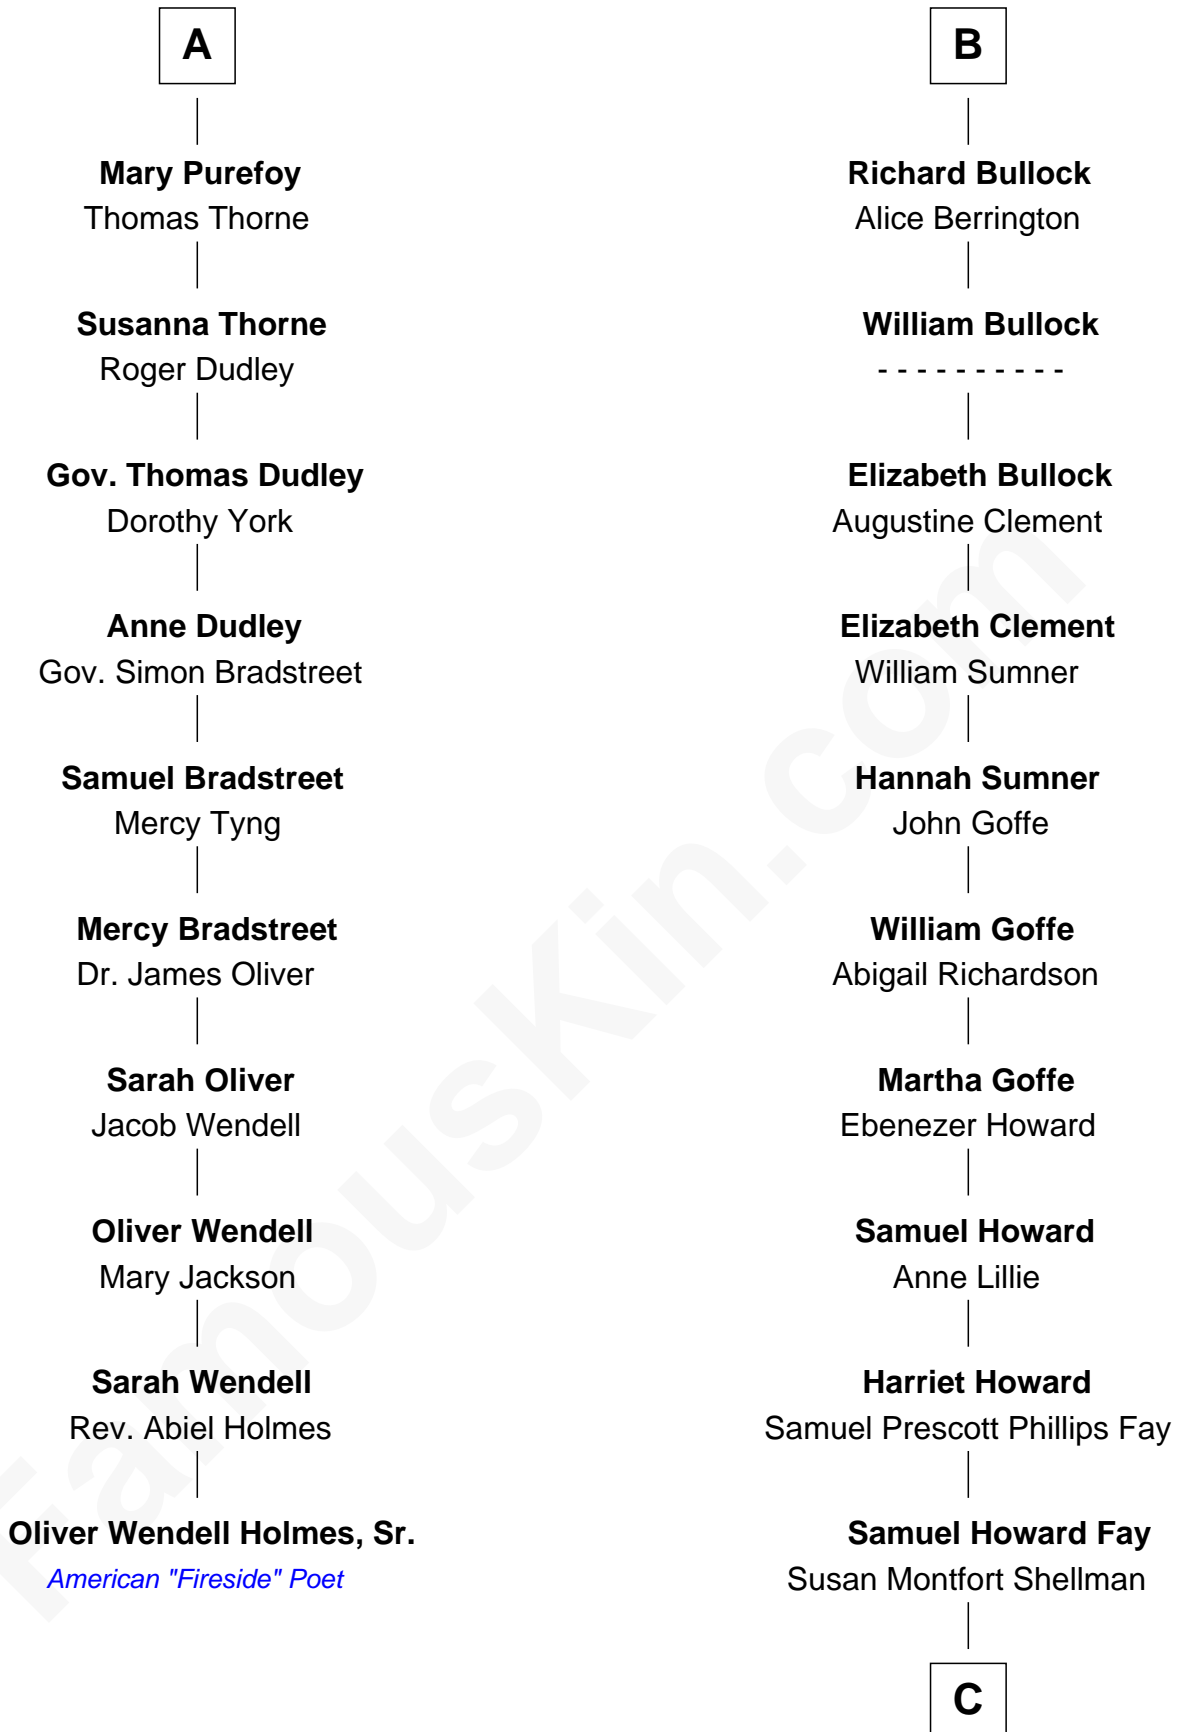

FamousKin.com
Relationship Chart of
Oliver Wendell Holmes, Sr.
American "Fireside" Poet

16th cousin 5 times removed of

George W. Bush
43rd U.S. President

Sir John Howard
 Alice de Bois

C

Harriet Eleanor Fay
Rev. James Smith Bush

Samuel Prescott Bush
Flora Sheldon

Prescott Sheldon Bush
Dorothy Wear Walker

George Herbert Walker Bush
Barbara Pierce

George W. Bush
43rd U.S. President

FamousKin.com