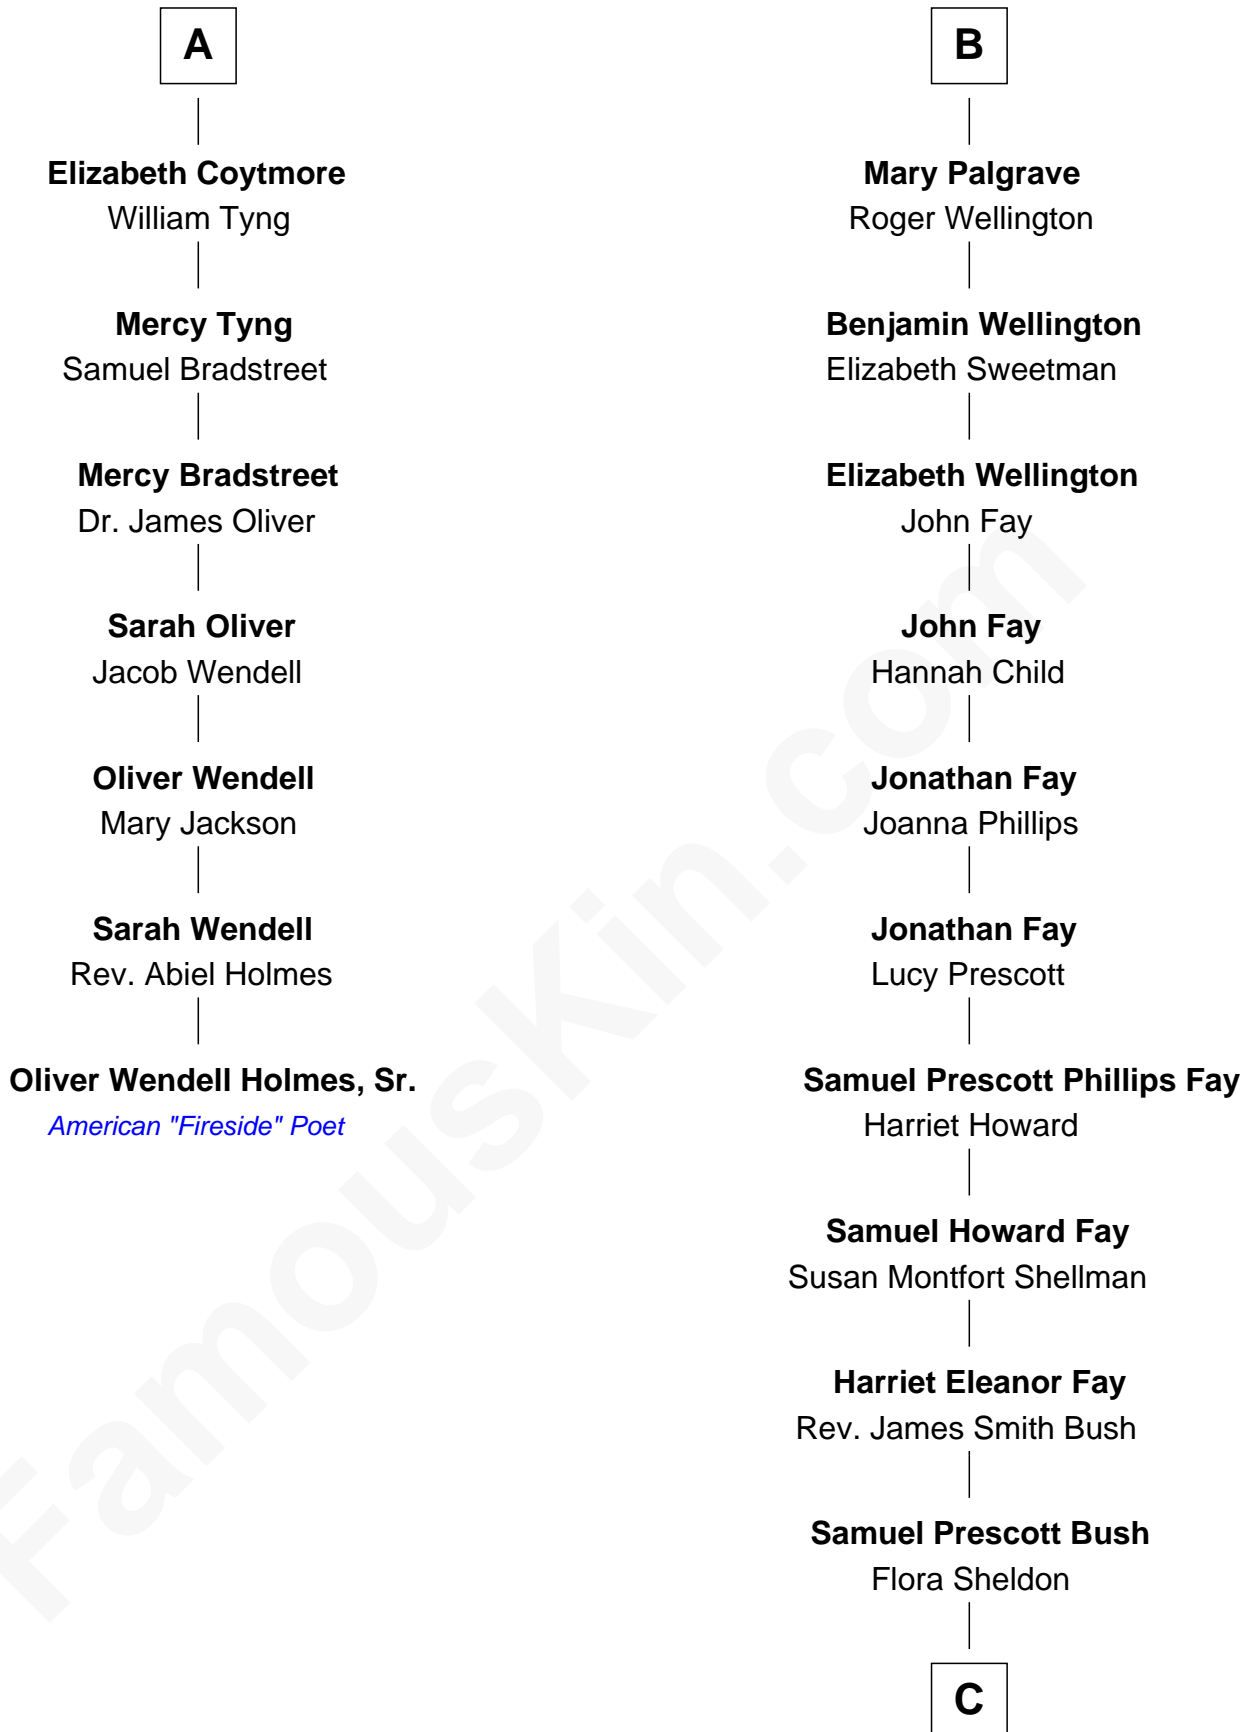

FamousKin.com
Relationship Chart of
Oliver Wendell Holmes, Sr.
American "Fireside" Poet

13th cousin 6 times removed of

George W. Bush
43rd U.S. President

Sir Robert Goushill
 Elizabeth Fitzalan

C

Prescott Sheldon Bush

Dorothy Wear Walker

George Herbert Walker Bush

Barbara Pierce

George W. Bush

43rd U.S. President

FamousKin.com