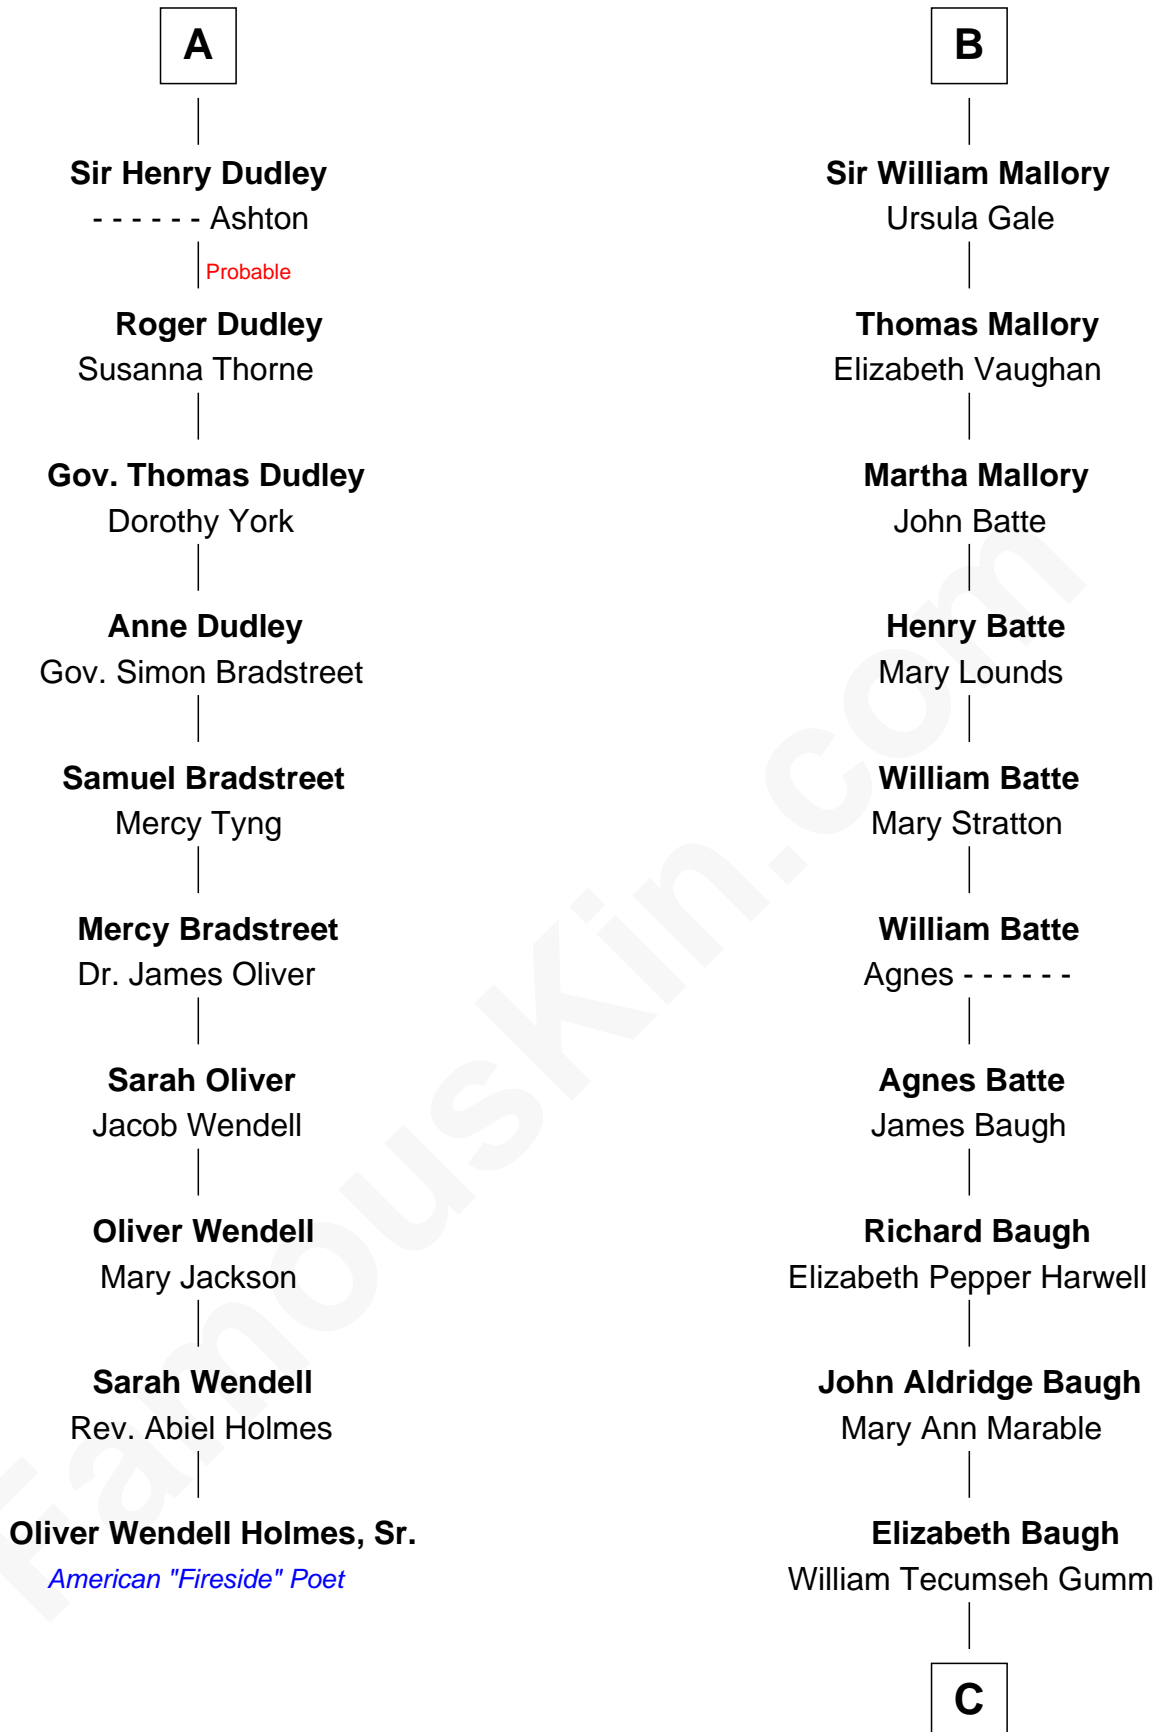

FamousKin.com
Relationship Chart of
Oliver Wendell Holmes, Sr.
American "Fireside" Poet

16th cousin 3 times removed of

Liza Minnelli
Singer and Actress

Edmund Fitzalan
 Alice de Warenne

Richard Fitzalan
 Eleanor Plantagenet

Aline Fitzalan
 Sir Roger le Strange

Alice Fitzalan
 Sir Thomas de Holand

Lucy le Strange
 Sir William Willoughby

Eleanor Holand
 Edward Cherleton

Margery Willoughby
 Sir William FitzHugh

Joyce Cherleton
 Sir John Tiptoft

Lora FitzHugh
 Sir John Constable

Joyce Tiptoft
 Sir Edmund Sutton

Joan Constable
 Sir William Mallory

Sir Edward Sutton
 Cecily Willoughby

Sir John Mallory
 Margaret Thwaites

Sir John Sutton
 Cecily Grey

Sir William Mallory
 Jane Norton

A

B

C

Francis Avent Gumm

Ethel Marian Milne

Frances Ethel Gumm

Vincent Minnelli

Liza Minnelli