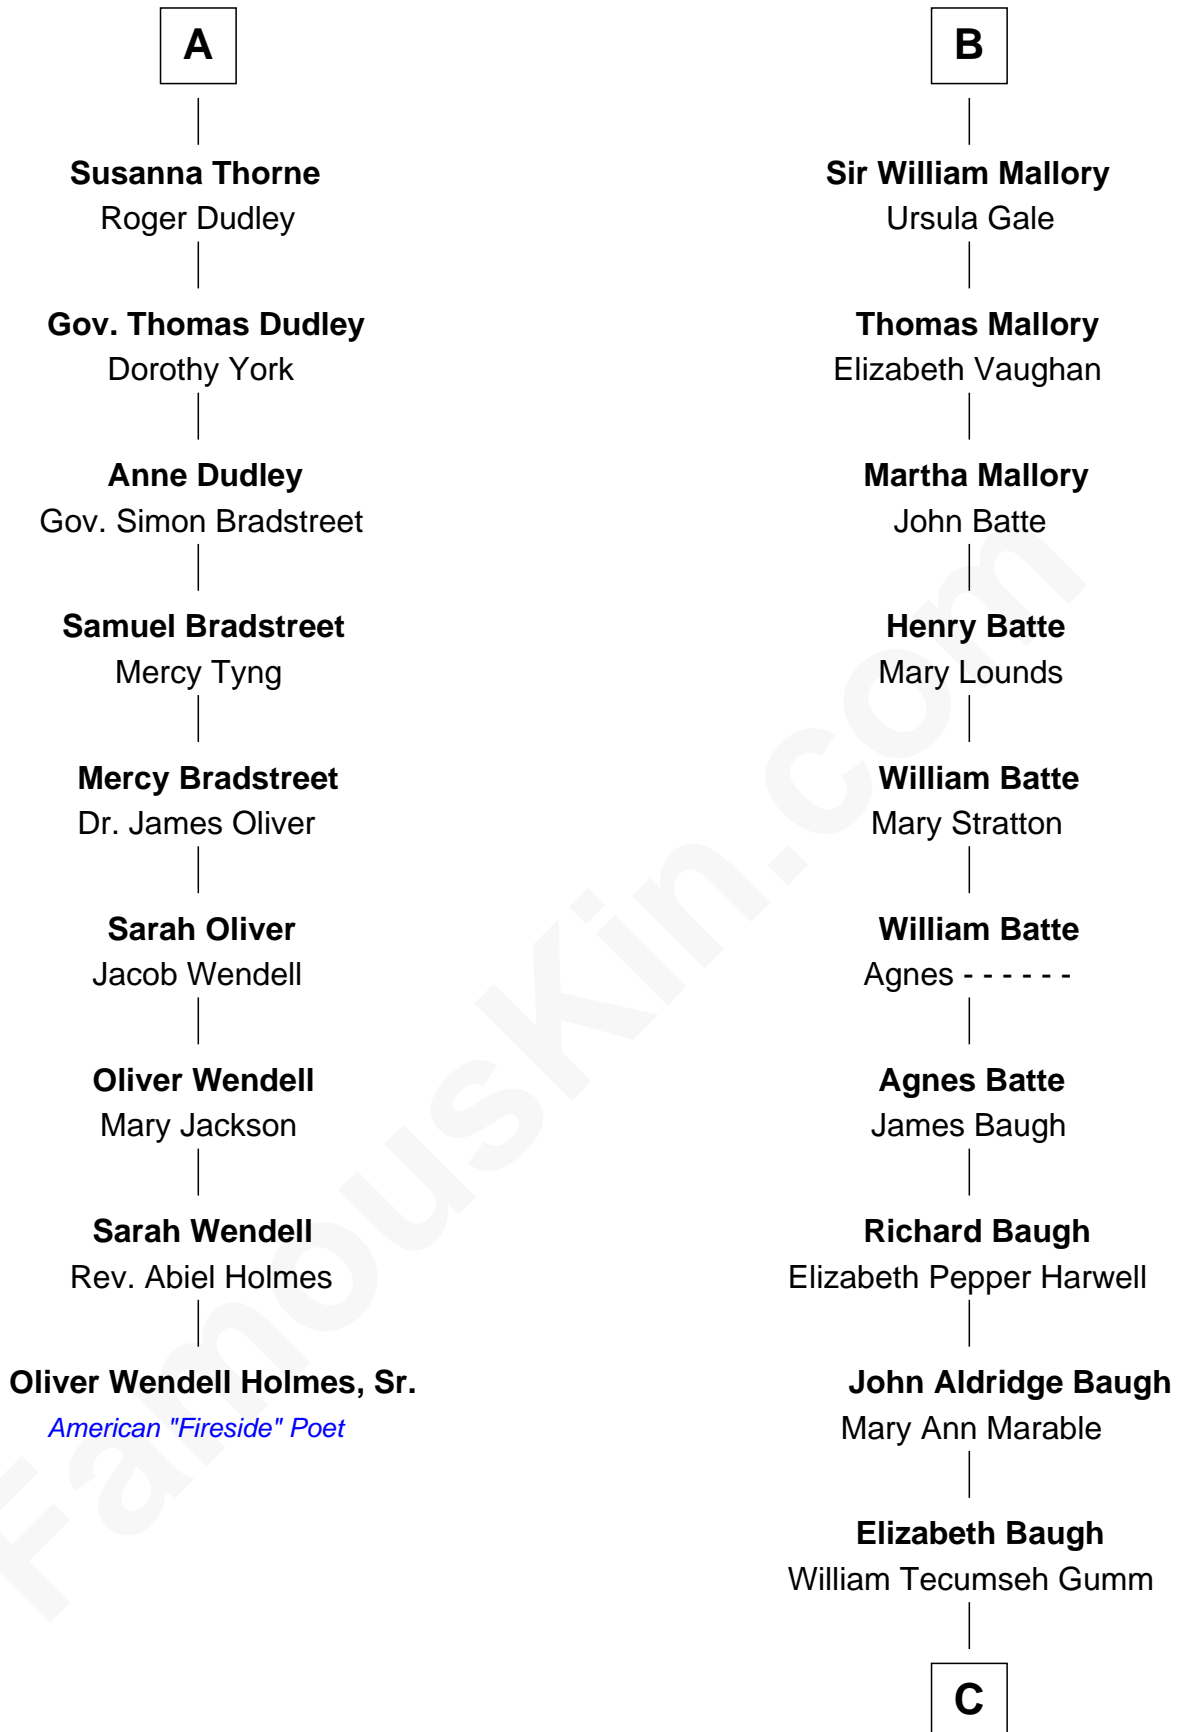

FamousKin.com
Relationship Chart of
Oliver Wendell Holmes, Sr.
American "Fireside" Poet

15th cousin 4 times removed of

Liza Minnelli
Singer and Actress

Sir John Grey
 Avice Marmion

Maud Grey
 Sir Thomas Harcourt

Sir Thomas Harcourt
 Jane Fraunceys

Sir Richard Harcourt
 Edith St. Clair

Alice Harcourt
 William Bessiles

Elizabeth Bessiles
 Richard Fettiplace

Anne Fettiplace
 Edward Purefoy

Mary Purefoy
 Thomas Thorne

A

Sir Robert Grey
 Lora de St. Quintin

Elizabeth Grey
 Henry FitzHugh

Sir William FitzHugh
 Margery Willoughby

Lora FitzHugh
 Sir John Constable

Joan Constable
 Sir William Mallory

Sir John Mallory
 Margaret Thwaites

Sir William Mallory
 Jane Norton

B

C

Francis Avent Gumm

Ethel Marian Milne

Frances Ethel Gumm

Vincent Minnelli

Liza Minnelli