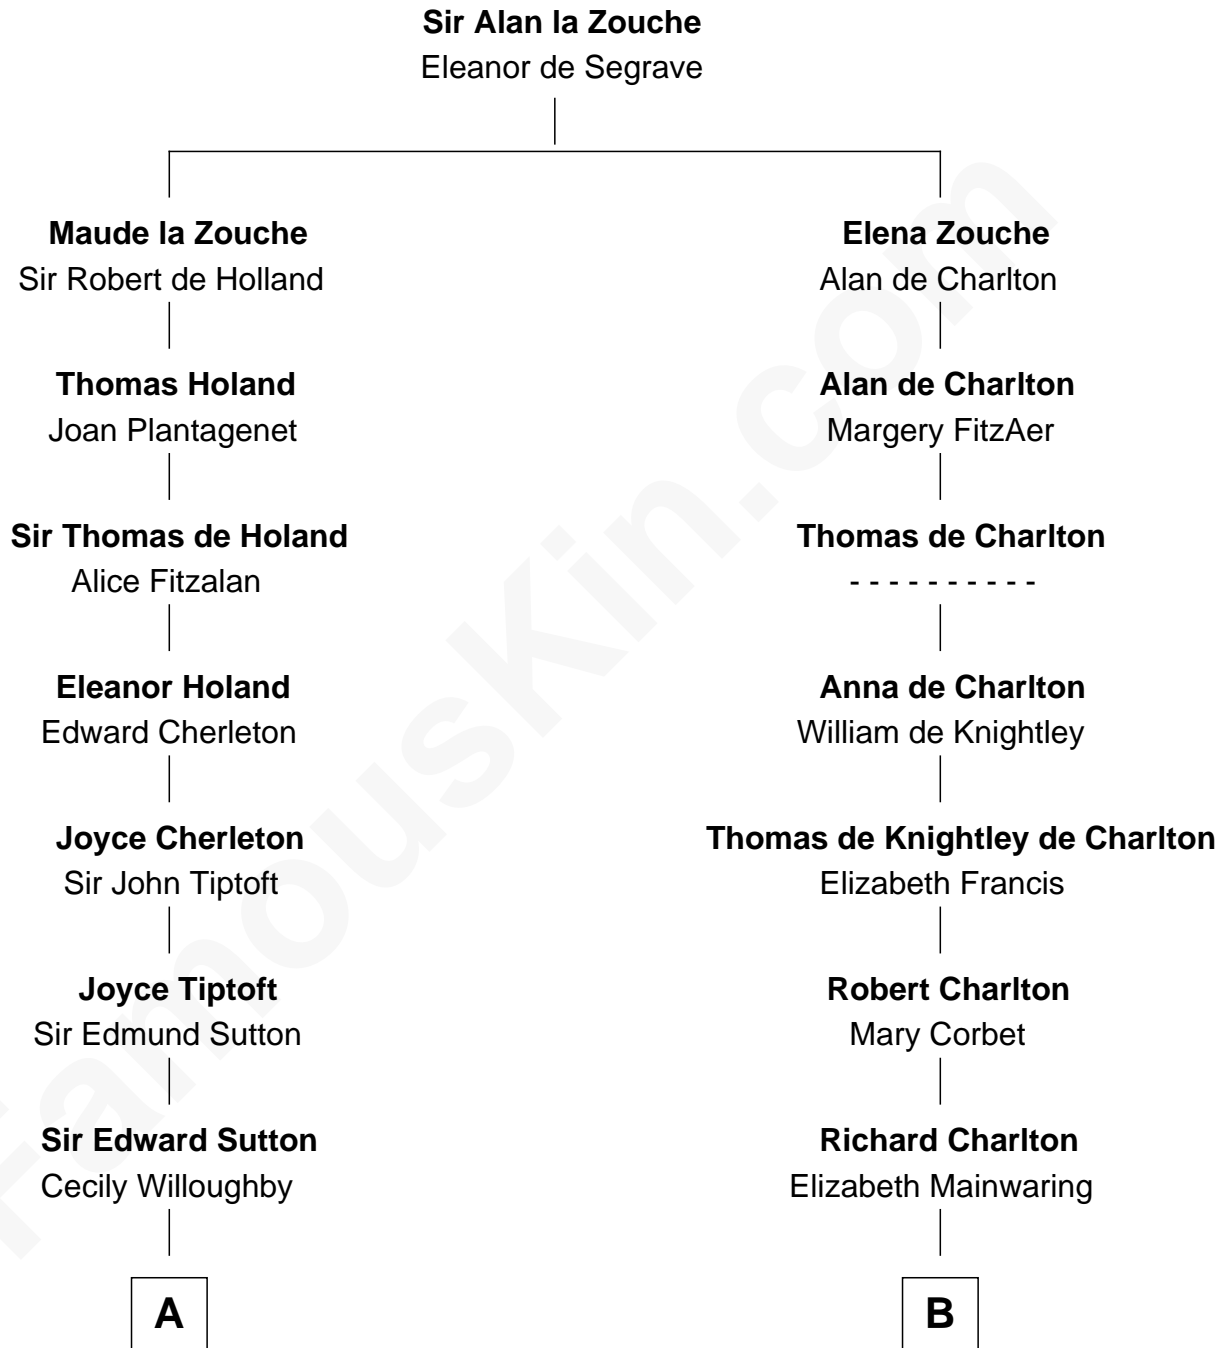

FamousKin.com
Relationship Chart of
Oliver Wendell Holmes, Sr.
American "Fireside" Poet

17th cousin 4 times removed of

Bette Davis
Movie Actress

C

Benjamin W. Bailey

Latta Hopkins

Harriet Jane Bailey

Charles Otis Thompson

Harriet Eugenia Thompson

William Aaron Favor

Ruth Augusta Favor

Harlow Morrell Davis

Bette Davis

Movie Actress