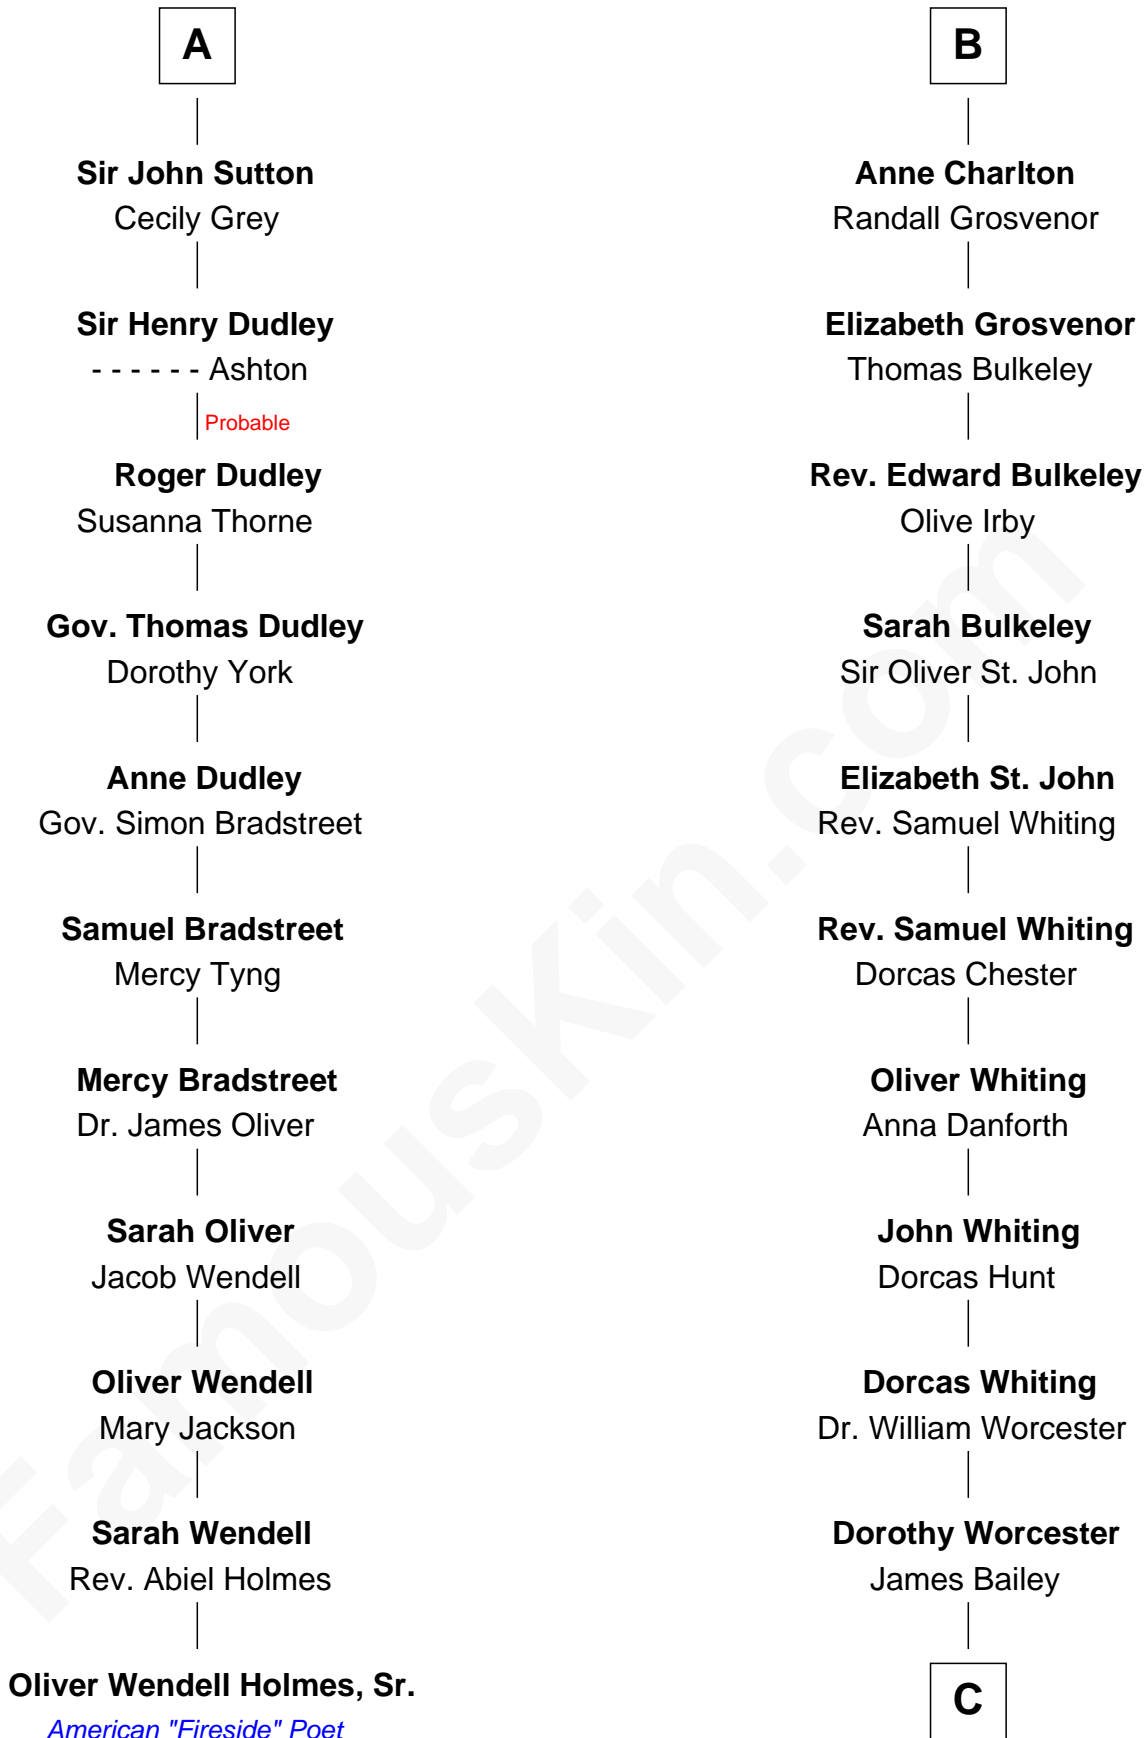

FamousKin.com
Relationship Chart of
Oliver Wendell Holmes, Sr.
American "Fireside" Poet

17th cousin 4 times removed of

Bette Davis
Movie Actress

C

Benjamin W. Bailey

Latta Hopkins

Harriet Jane Bailey

Charles Otis Thompson

Harriet Eugenia Thompson

William Aaron Favor

Ruth Augusta Favor

Harlow Morrell Davis

Bette Davis

Movie Actress