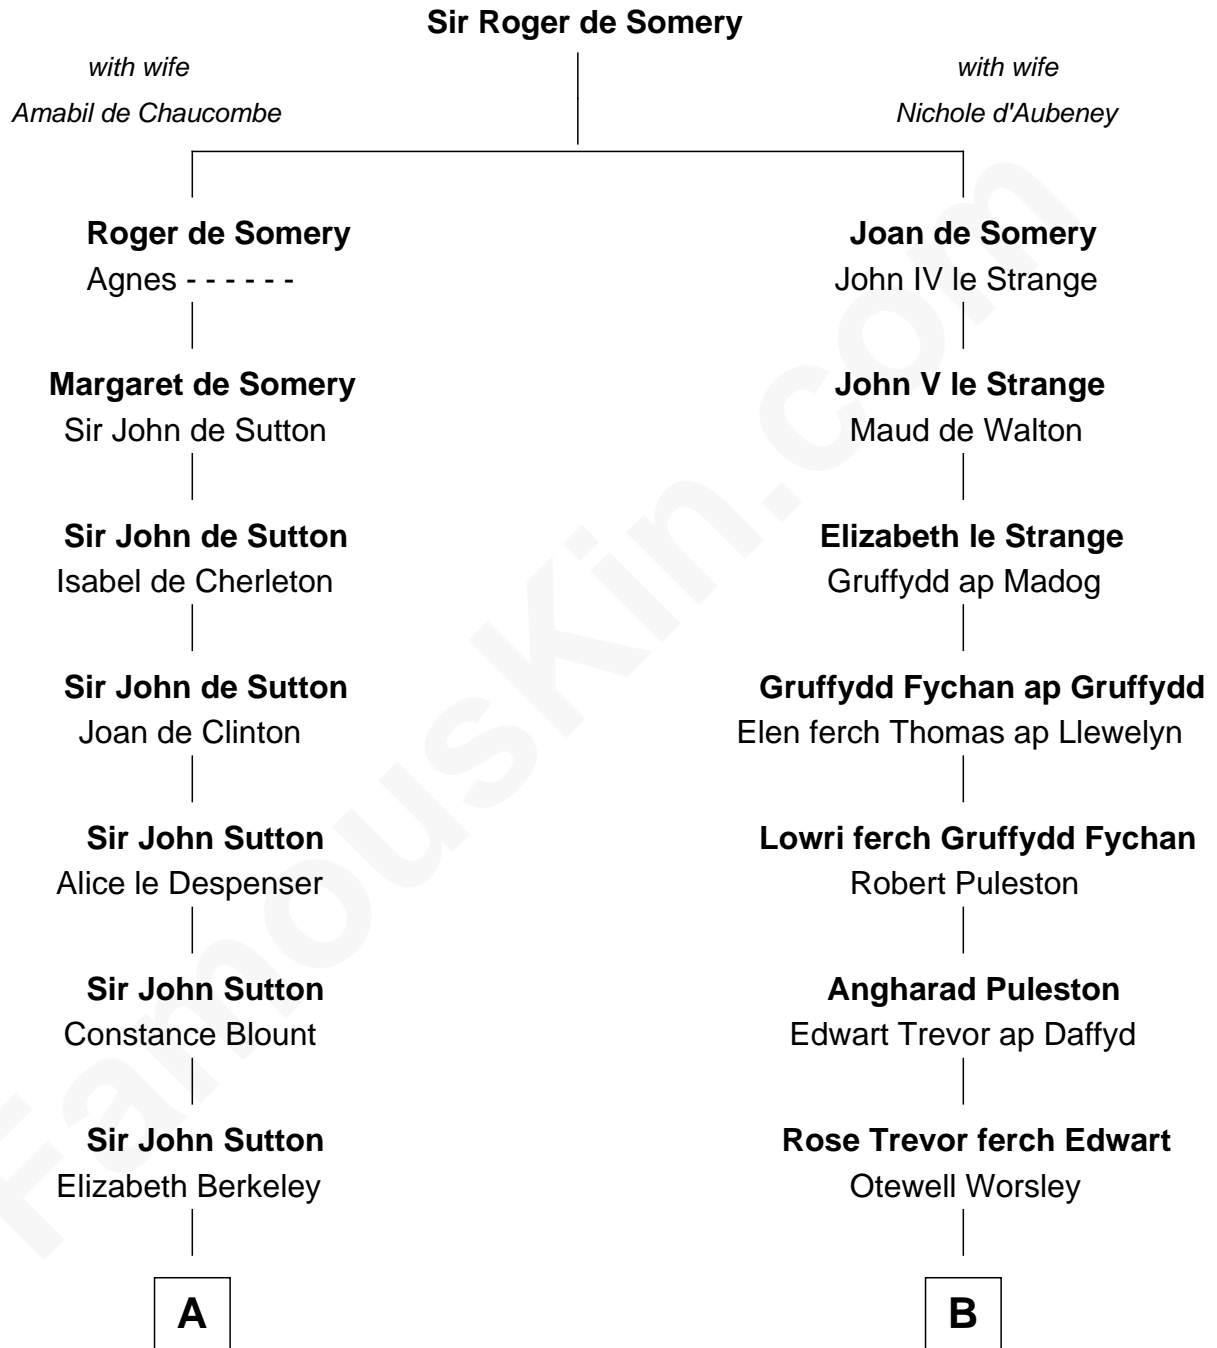

FamousKin.com
Relationship Chart of
Oliver Wendell Holmes, Sr.
American "Fireside" Poet

18th cousin 1 time removed of
Eliphalet Remington
Founder of Remington Arms Company

C

Oliver Wendell
Mary Jackson

Sarah Wendell
Rev. Abiel Holmes