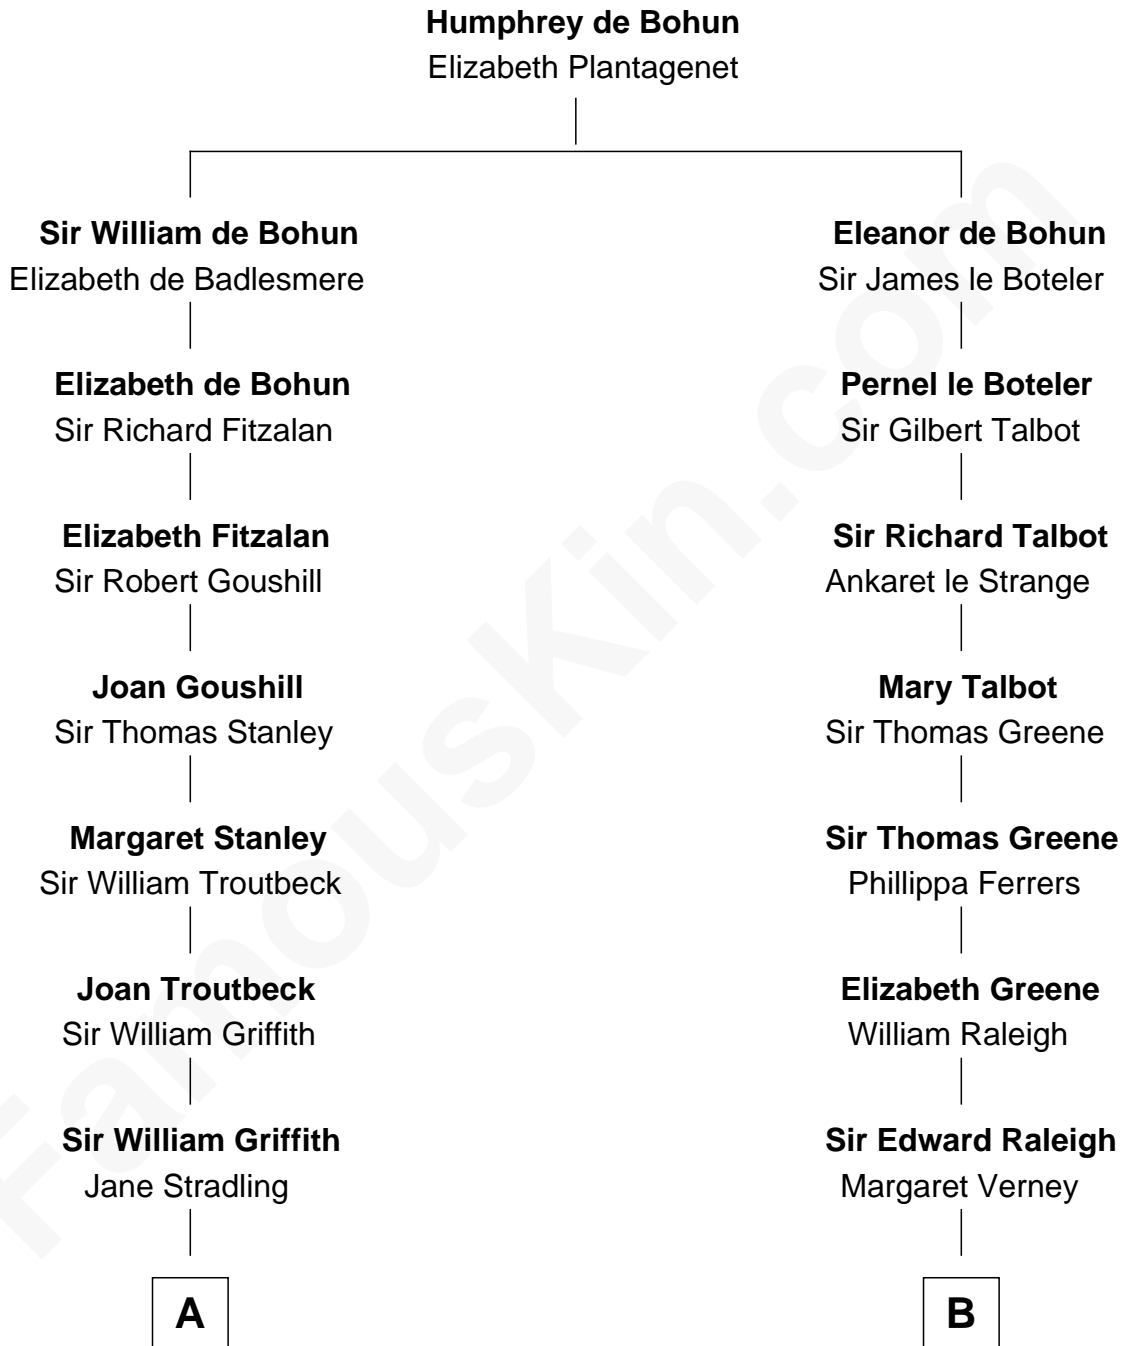

**FamousKin.com**  
**Relationship Chart of**  
**Oliver Wendell Holmes, Sr.**  
*American "Fireside" Poet*

**16th cousin 2 times removed of**  
**Lucretia (Rudolph) Garfield**  
*First Lady of President James Garfield*

**C**

**Arabella Greene Mason**

Zebulon Rudolph

**Lucretia (Rudolph) Garfield**

*First Lady of James Garfield*

FamousKin.com