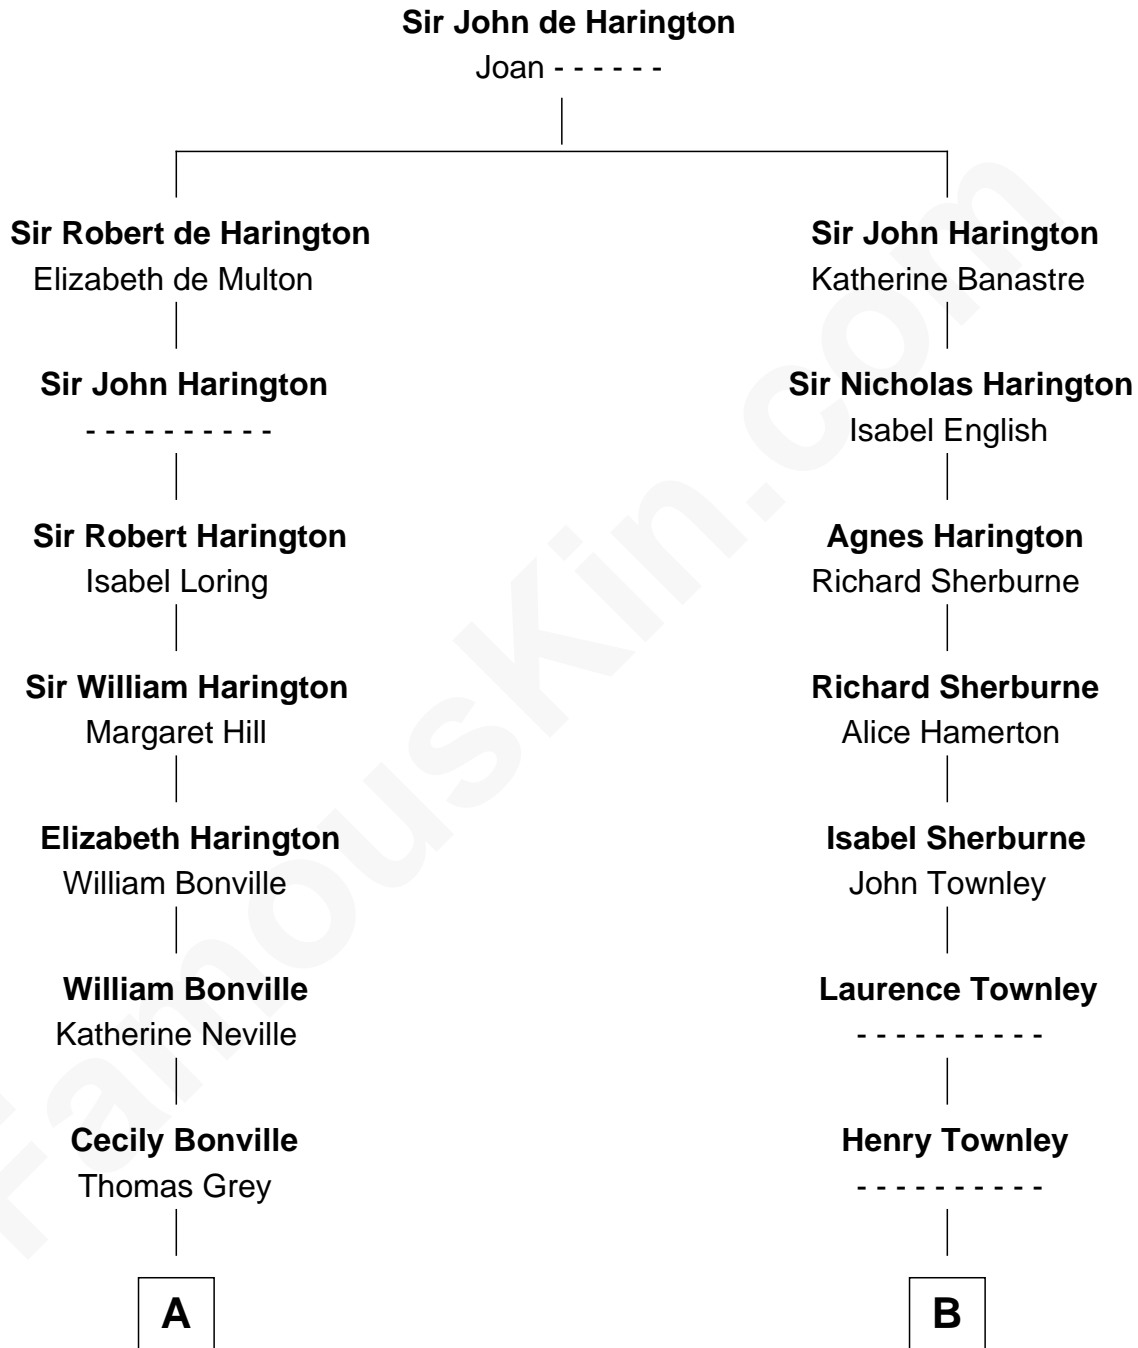

FamousKin.com
Relationship Chart of
Oliver Wendell Holmes, Sr.
American "Fireside" Poet

17th cousin 3 times removed of

Adlai Stevenson II
31st Governor of Illinois

C

—
Mary Peachy Frye
Rev. Lewis Warner Green

—
Letitia Green
Adlai Ewing Stevenson

—
Lewis Green Stevenson
Helen Louise Davis

—
Adlai Stevenson II
31st Governor of Illinois