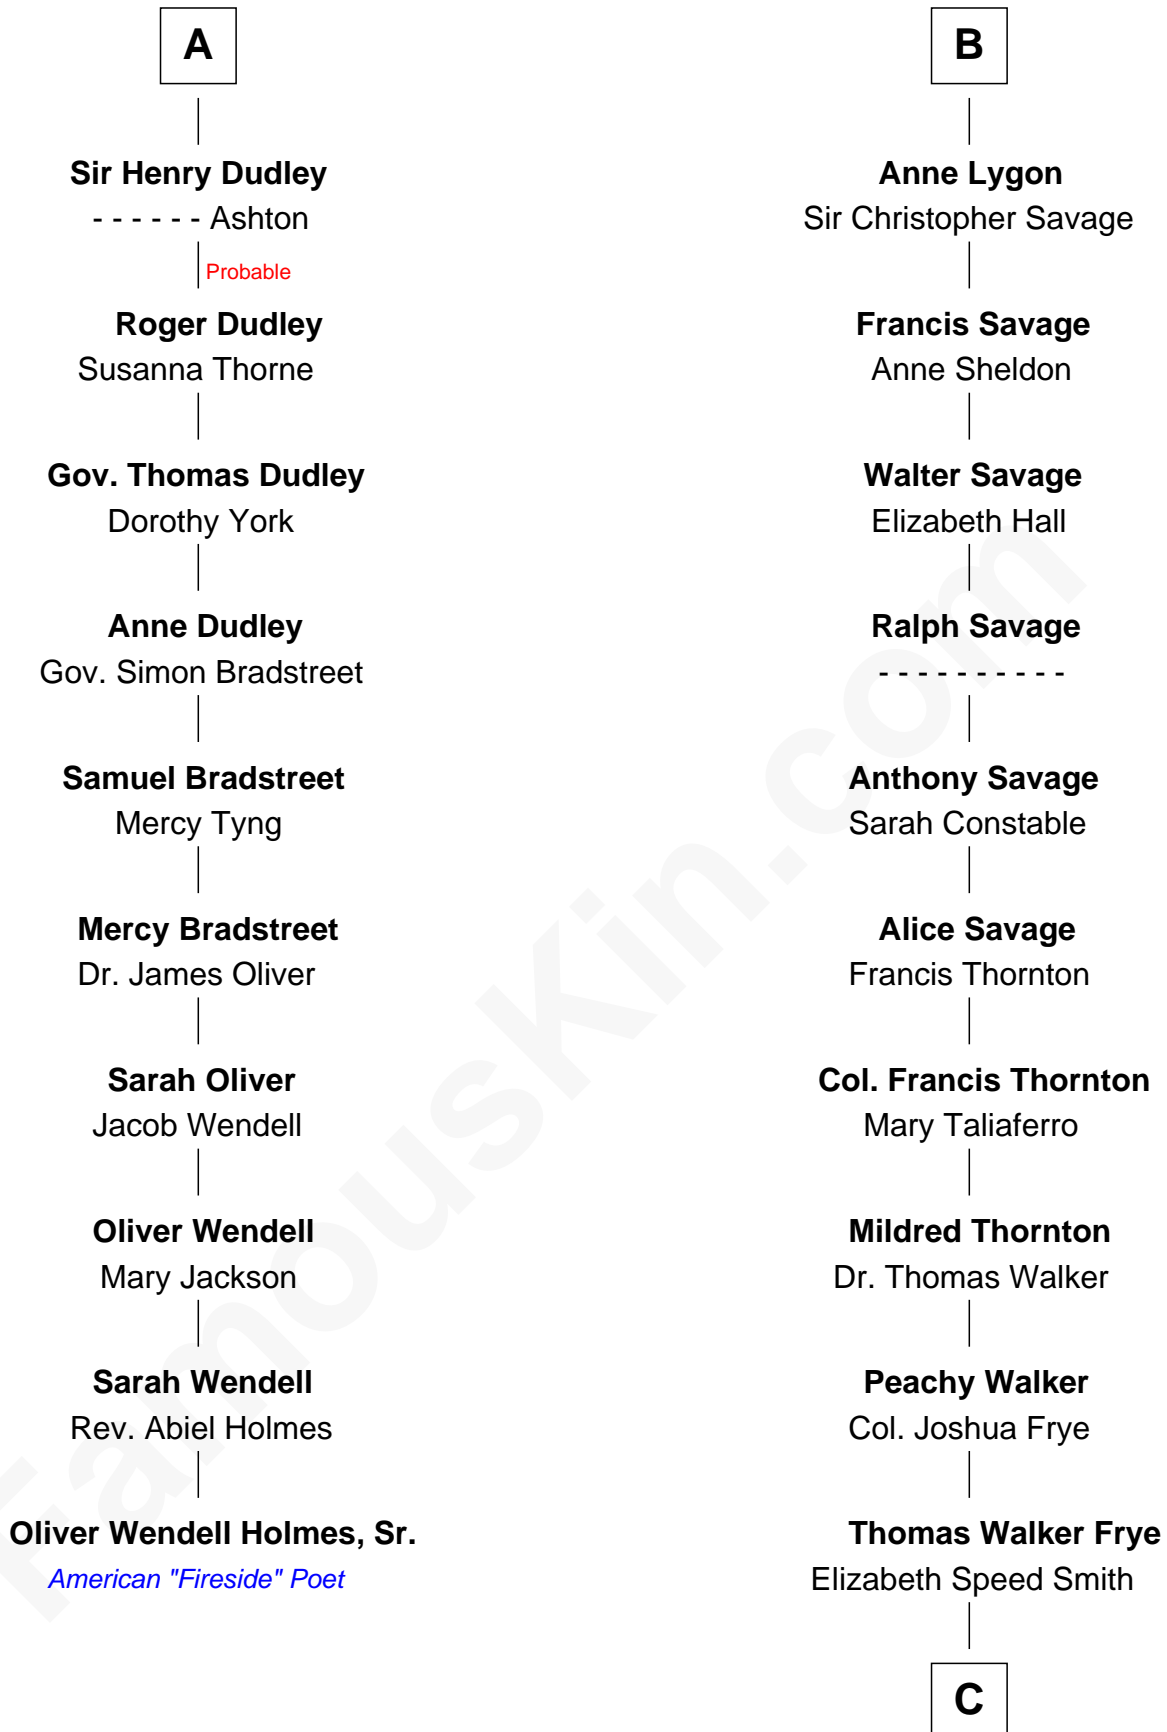

FamousKin.com
Relationship Chart of
Oliver Wendell Holmes, Sr.
American "Fireside" Poet

16th cousin 4 times removed of

Adlai Stevenson II
31st Governor of Illinois

C

—
Mary Peachy Frye
Rev. Lewis Warner Green

—
Letitia Green
Adlai Ewing Stevenson

—
Lewis Green Stevenson
Helen Louise Davis

—
Adlai Stevenson II
31st Governor of Illinois