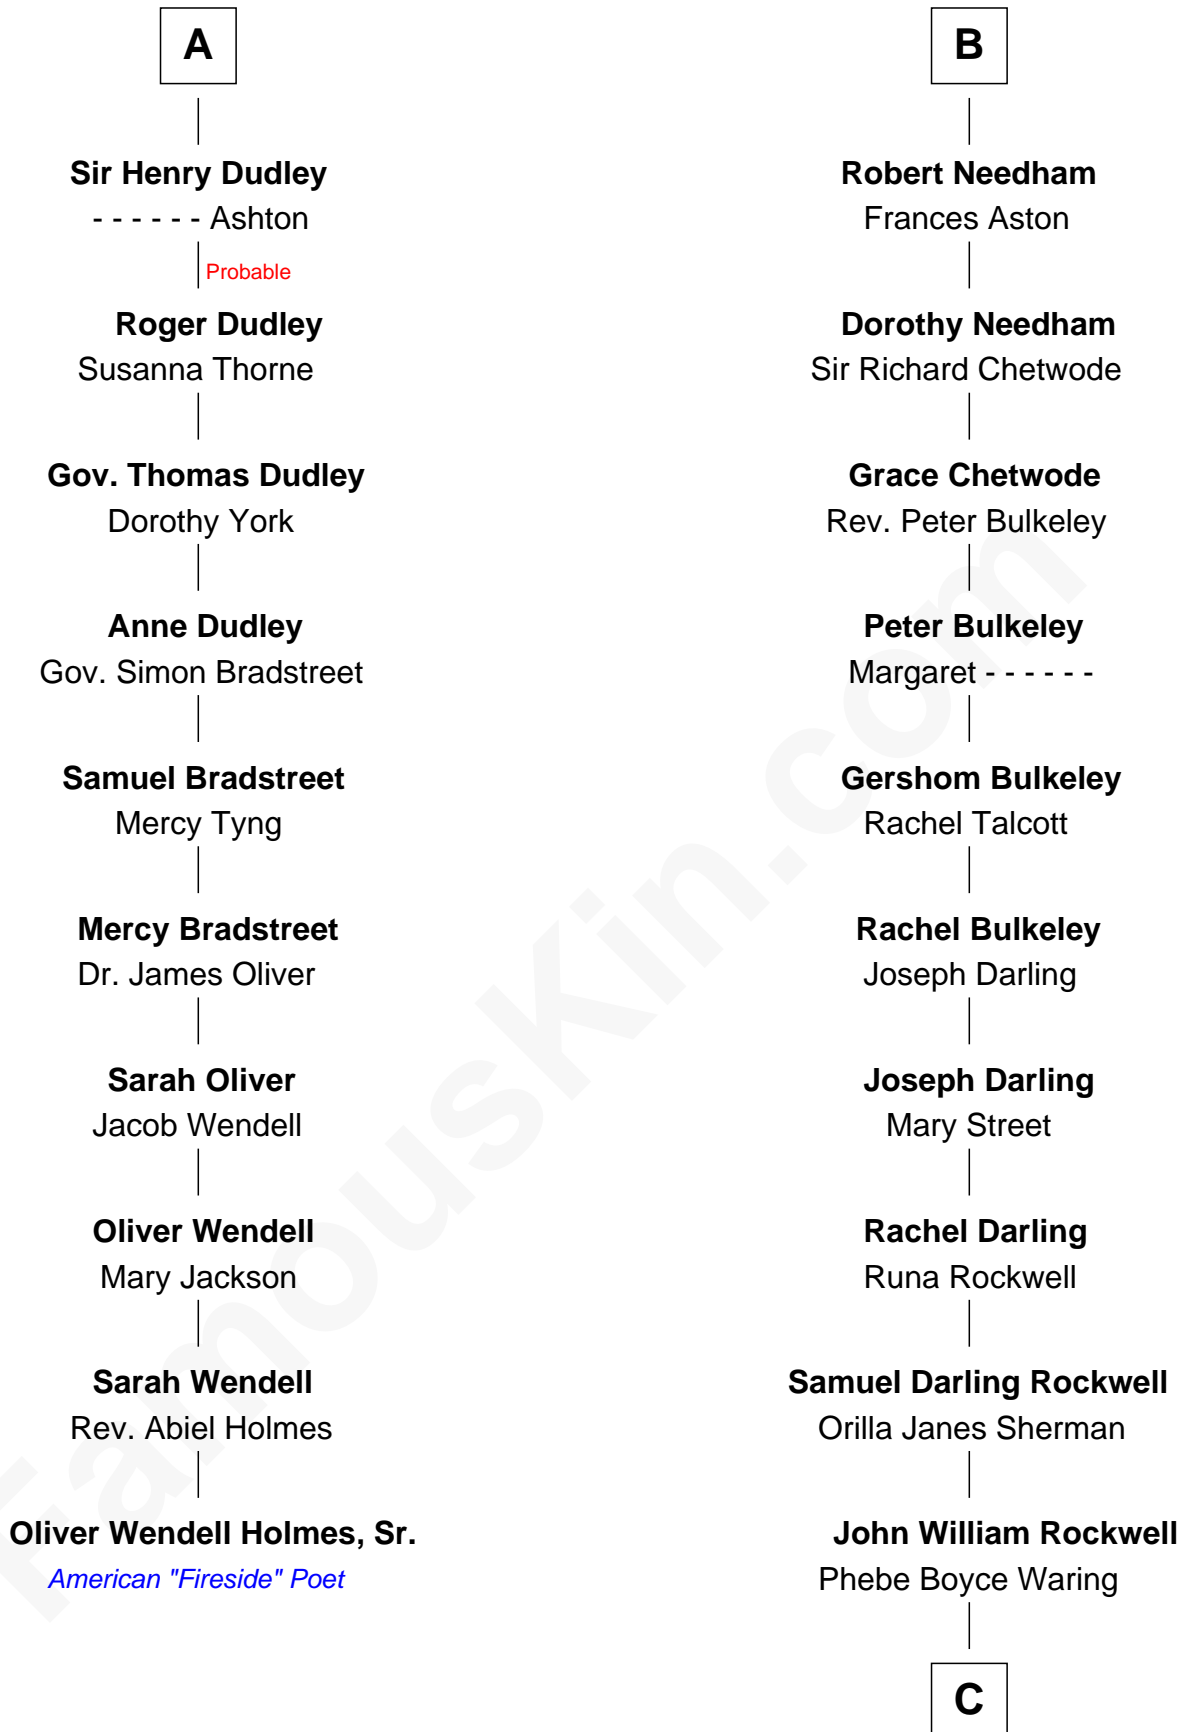

FamousKin.com
Relationship Chart of
Oliver Wendell Holmes, Sr.
American "Fireside" Poet

16th cousin 2 times removed of

Norman Rockwell
American Artist

Sir William de Ros
 Margery de Badlesmere

Thomas de Ros
 Beatrice de Stafford

Margaret de Ros
 Sir Reynold Grey

Margaret Grey
 Sir William Bonville

William Bonville
 Elizabeth Harington

William Bonville
 Katherine Neville

Cecily Bonville
 Thomas Grey

Cecily Grey
 Sir John Sutton

A

Maud de Roos
 John de Welles

Anne de Welles
 James Butler

James Butler
 Joan Beauchamp

Elizabeth Butler
 John Talbot

Sir Gilbert Talbot
 Audrey Cotton

Sir John Talbot
 Margaret Troutbeck

Anne Talbot
 Thomas Needham

B

C

—
Jarvis Waring Rockwell

Anne Mary Hill

—
Norman Rockwell

American Artist

FamousKin.com