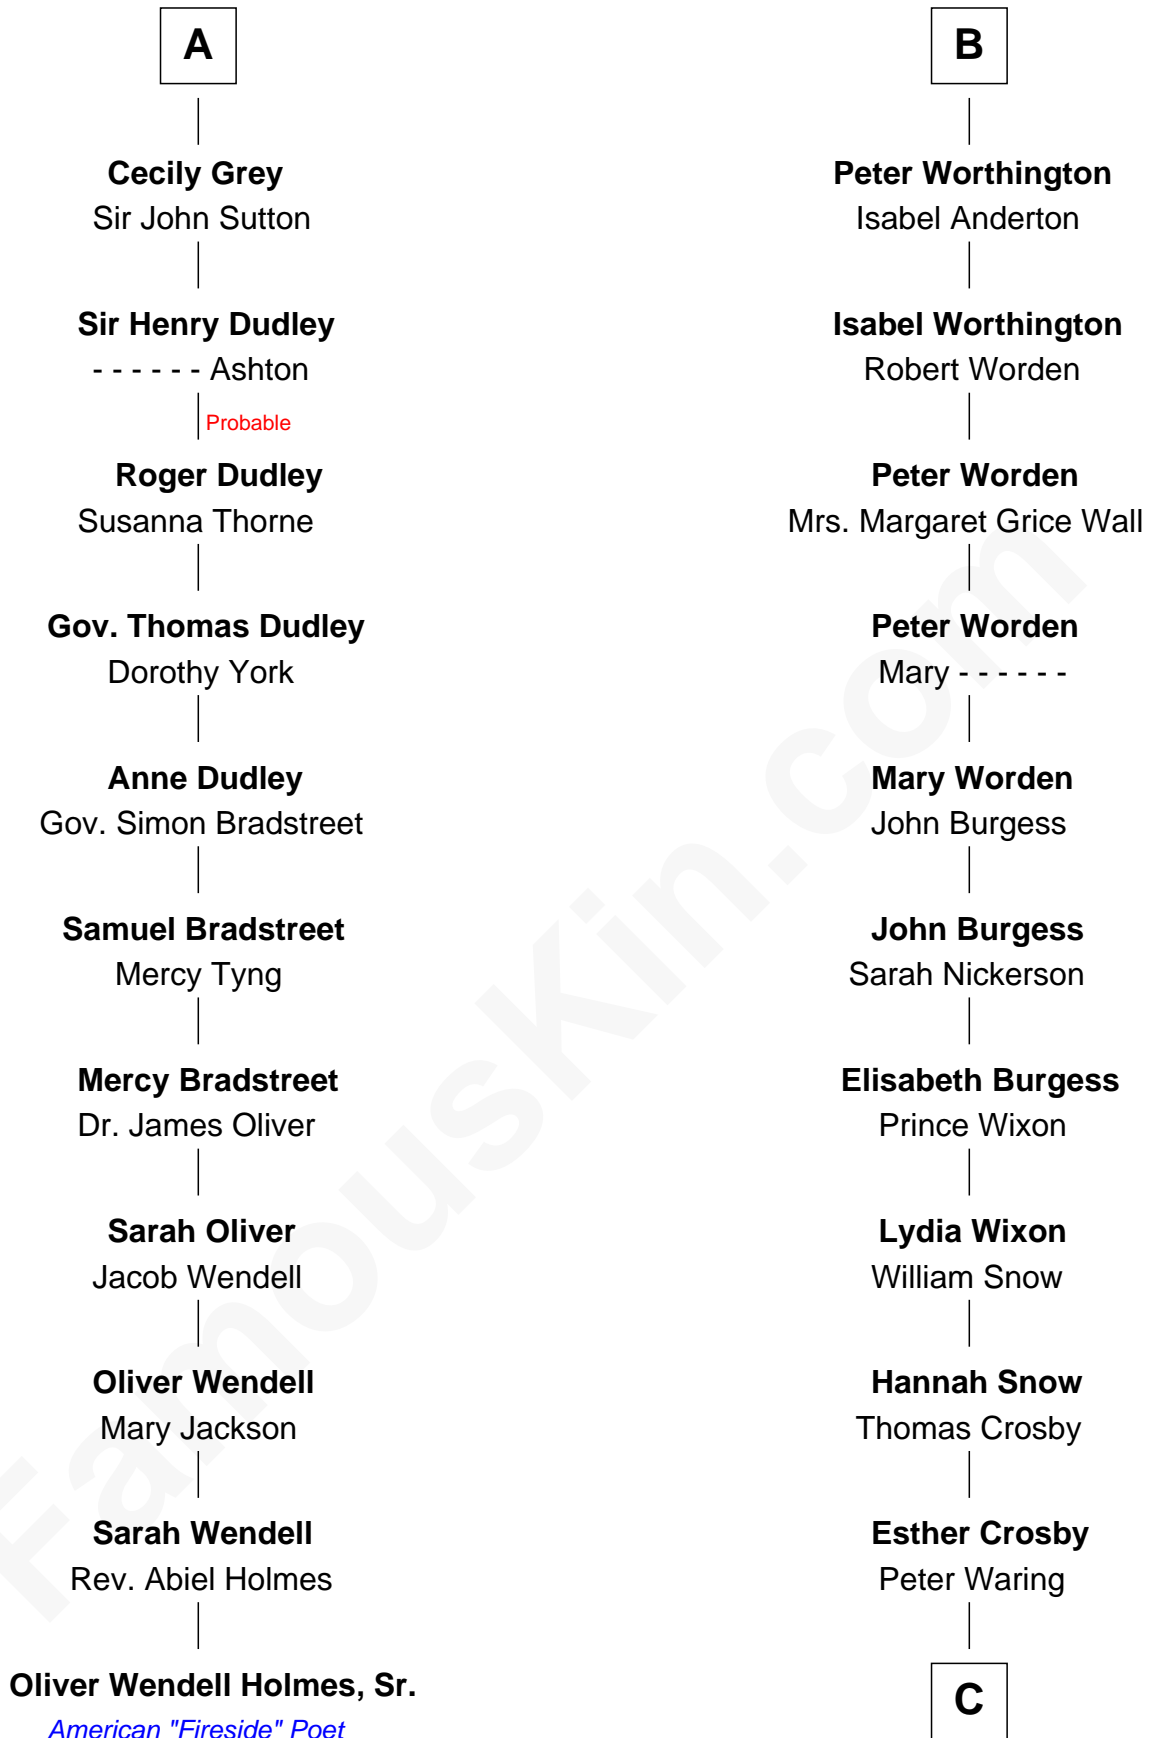

FamousKin.com
Relationship Chart of
Oliver Wendell Holmes, Sr.
American "Fireside" Poet

17th cousin 3 times removed of

Norman Rockwell
American Artist

C

Jarvis Augustus Waring

Nancy Odell Boyce

Phebe Boyce Waring

John William Rockwell

Jarvis Waring Rockwell

Anne Mary Hill

Norman Rockwell

American Artist