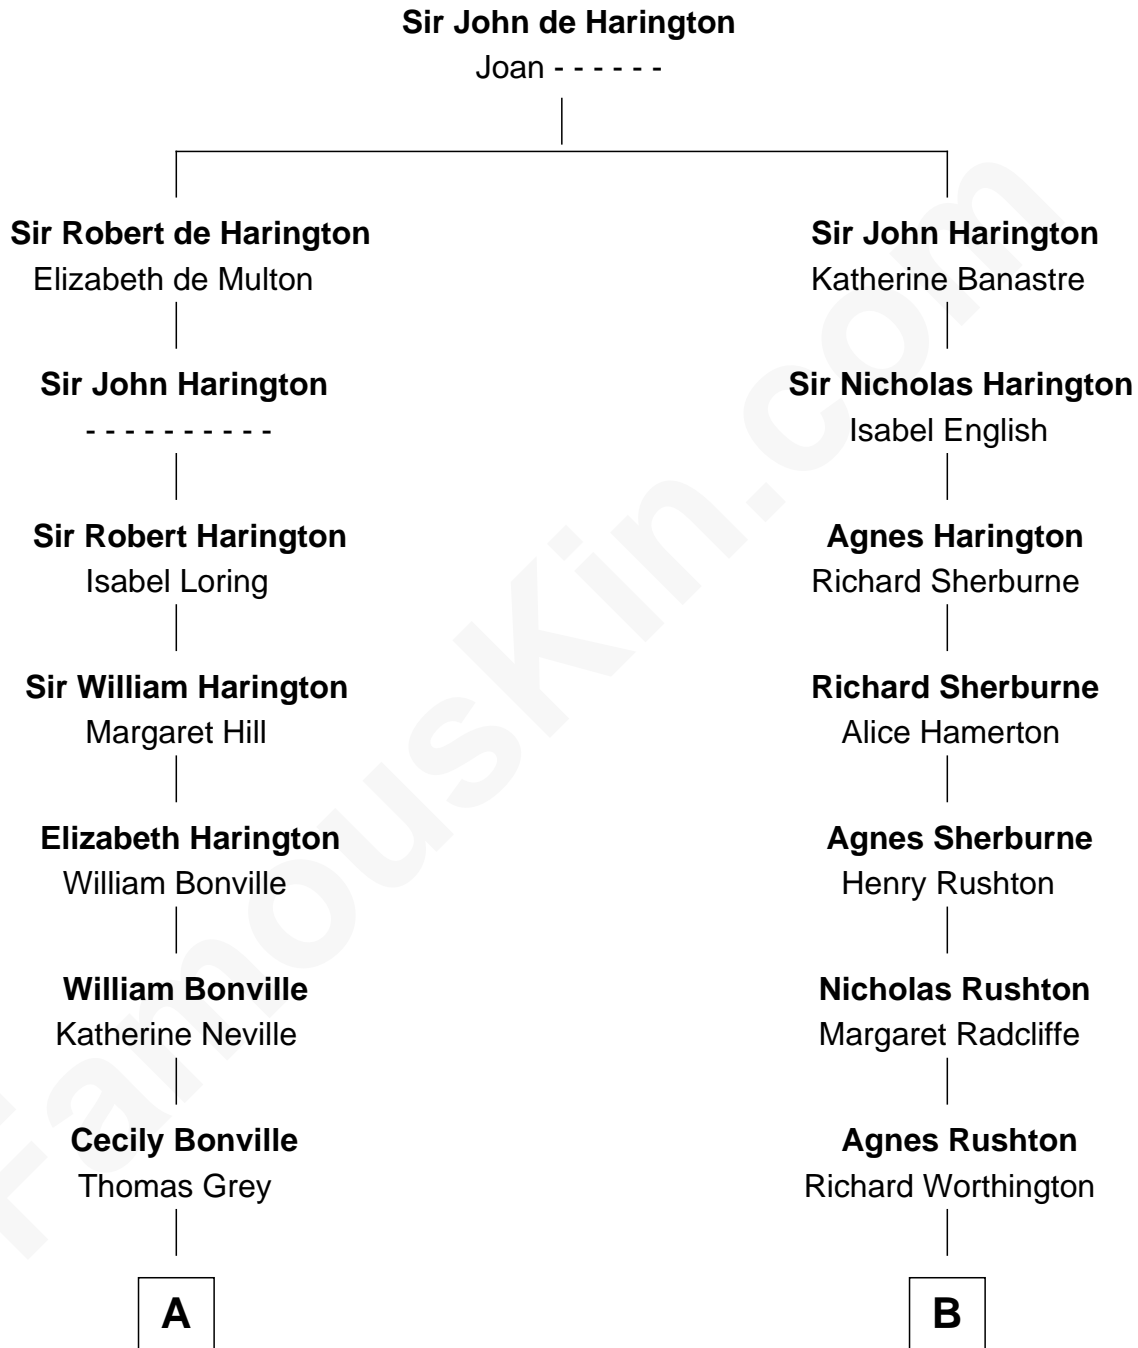

FamousKin.com
Relationship Chart of
Oliver Wendell Holmes, Sr.
American "Fireside" Poet

17th cousin 3 times removed of

Norman Rockwell
American Artist

C

Jarvis Augustus Waring

Nancy Odell Boyce

Phebe Boyce Waring

John William Rockwell

Jarvis Waring Rockwell

Anne Mary Hill

Norman Rockwell

American Artist