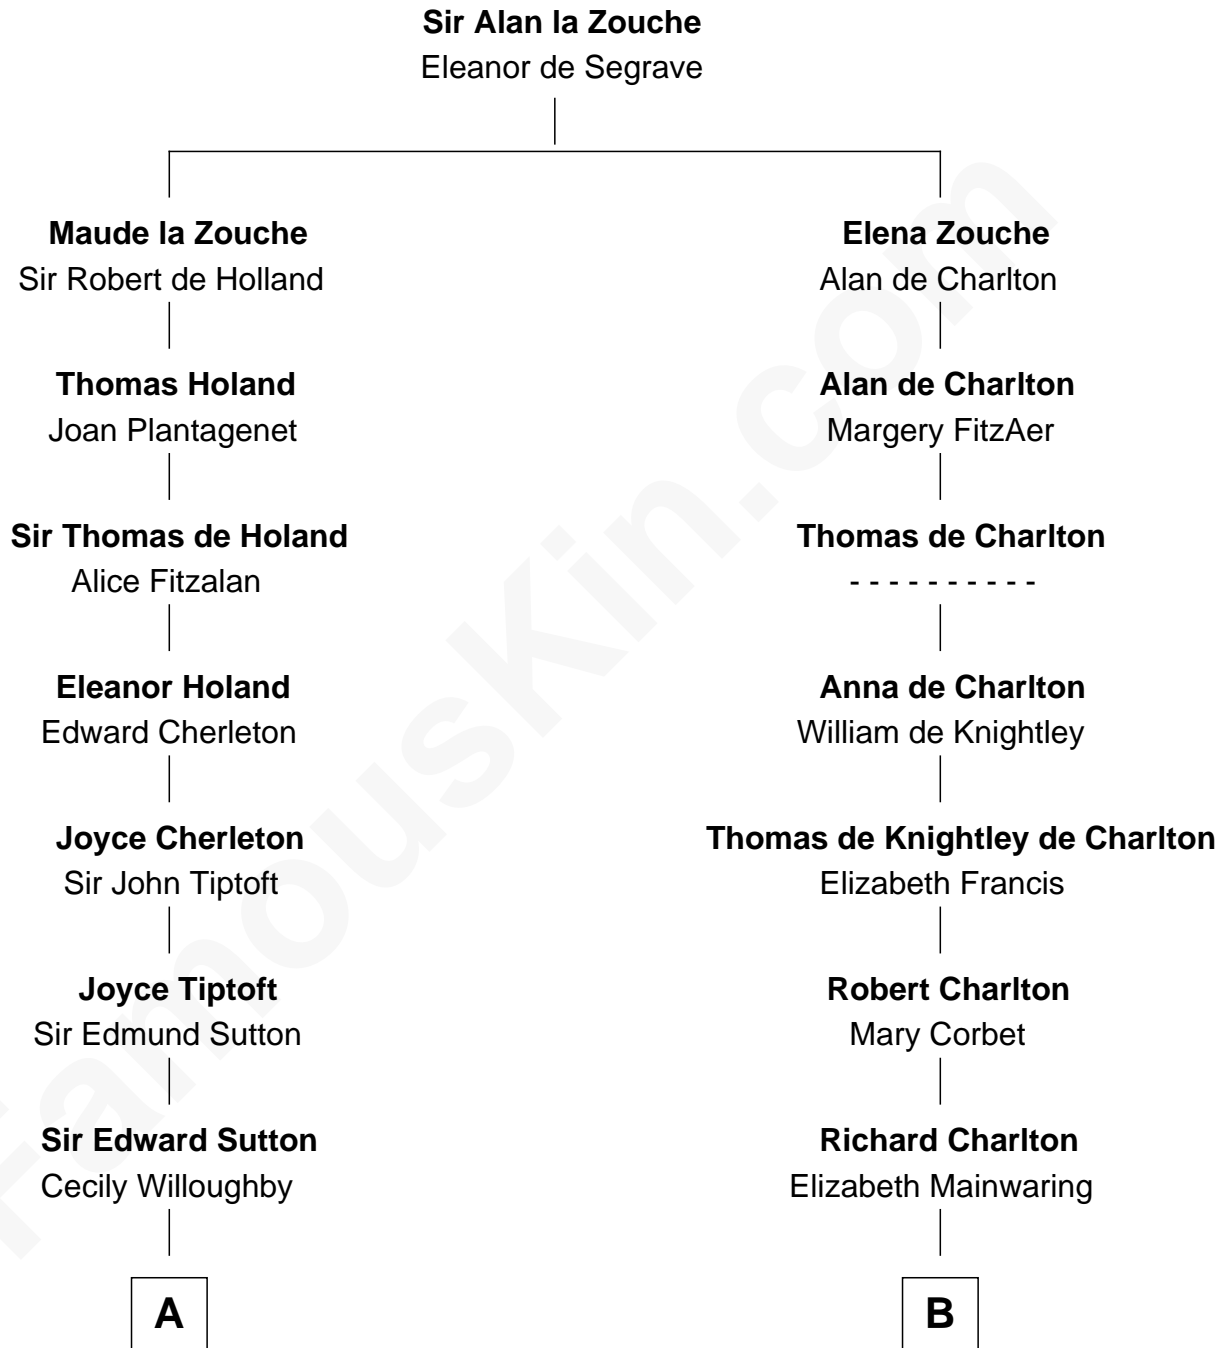

**FamousKin.com**  
**Relationship Chart of**  
**Oliver Wendell Holmes, Sr.**  
*American "Fireside" Poet*

17th cousin 2 times removed of

**Norman Rockwell**  
*American Artist*

**C**

John William Rockwell

Phebe Boyce Waring

Jarvis Waring Rockwell

Anne Mary Hill

Norman Rockwell

*American Artist*

FamousKin.com