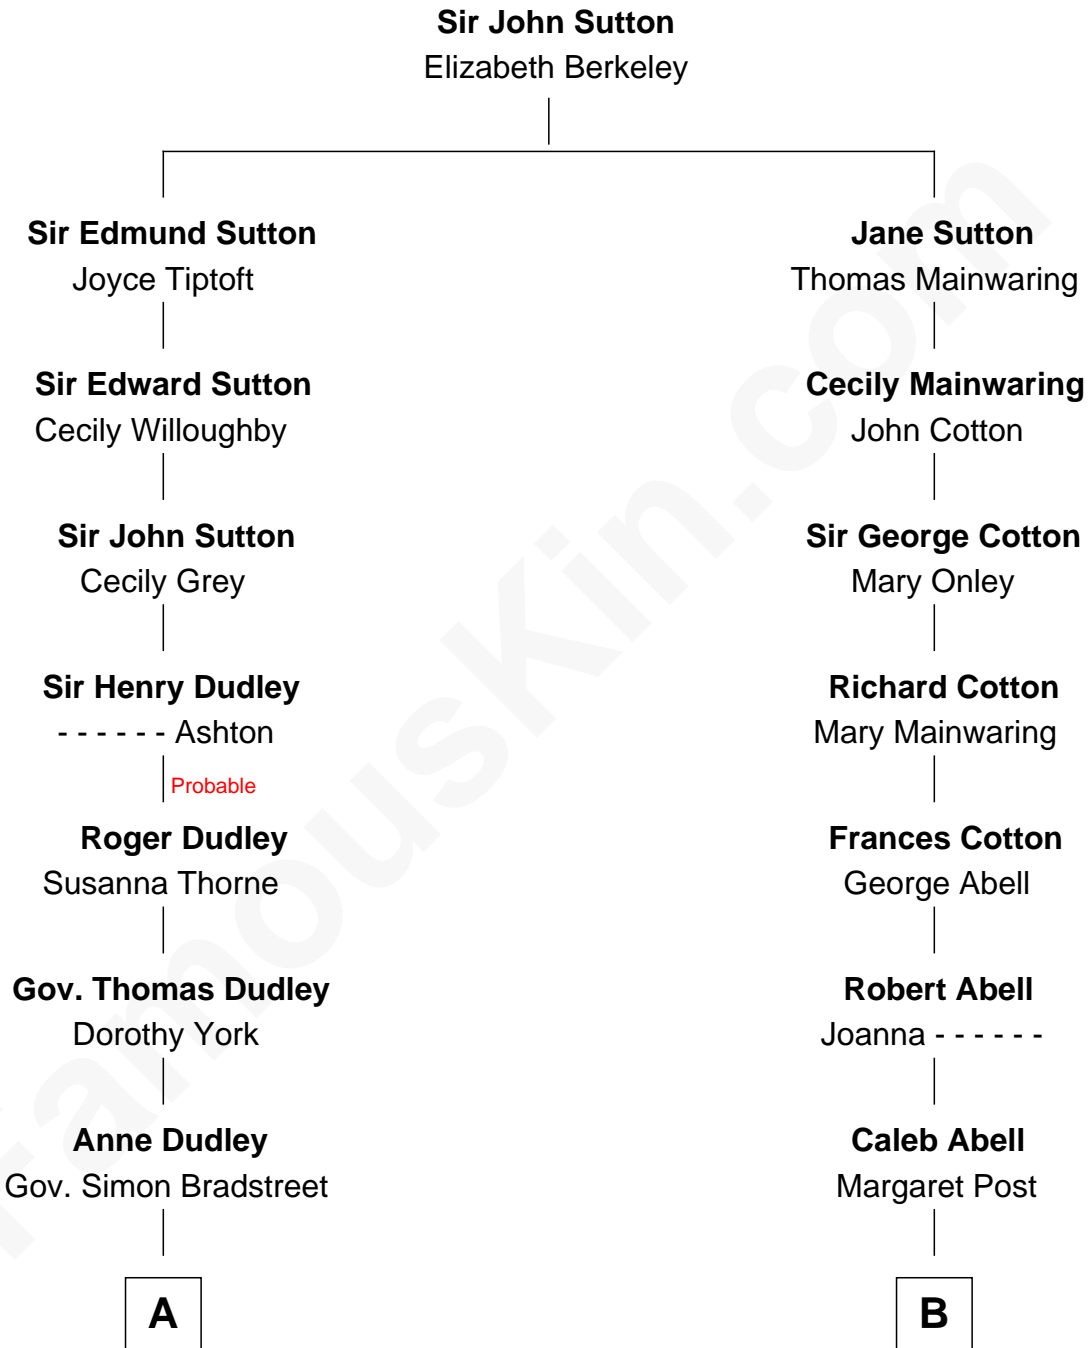

FamousKin.com
Relationship Chart of
Oliver Wendell Holmes, Sr.
American "Fireside" Poet

12th cousin 5 times removed of

Richard Gere
Movie Actor

Richard Gere photo by [Francesco \(spaceodyssey\)](#) (CC BY 2.0)