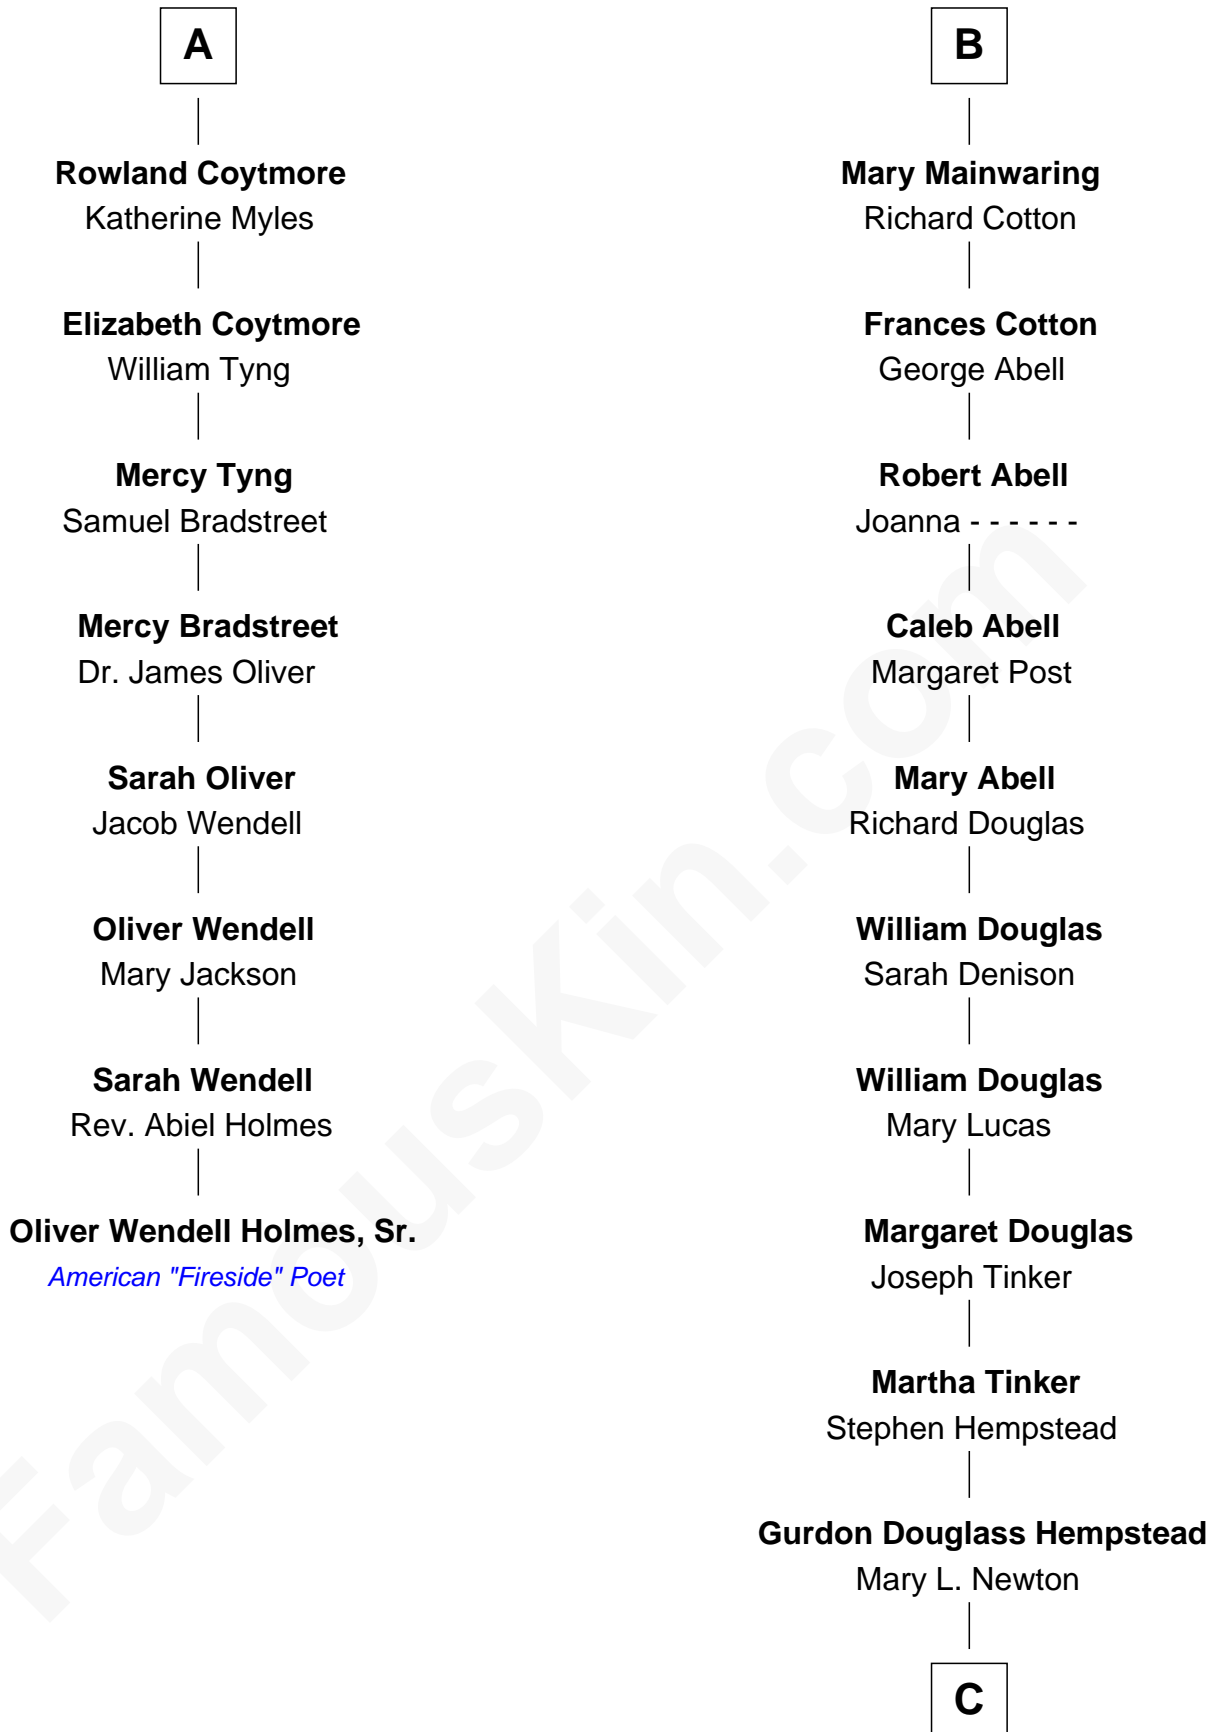

FamousKin.com
Relationship Chart of
Oliver Wendell Holmes, Sr.
American "Fireside" Poet

14th cousin 7 times removed of

Richard Gere
Movie Actor

Sir Richard Fitzalan
 Elizabeth de Bohun

C

Julia Anne Hempstead

Elisha Thomas Tiffany

Nelson Leroy Tiffany

Evaline Harriet Williams

William Stanton Tiffany

Anna Rebecca Stevens

Doris Anna Tiffany

Homer George Gere

Richard Gere