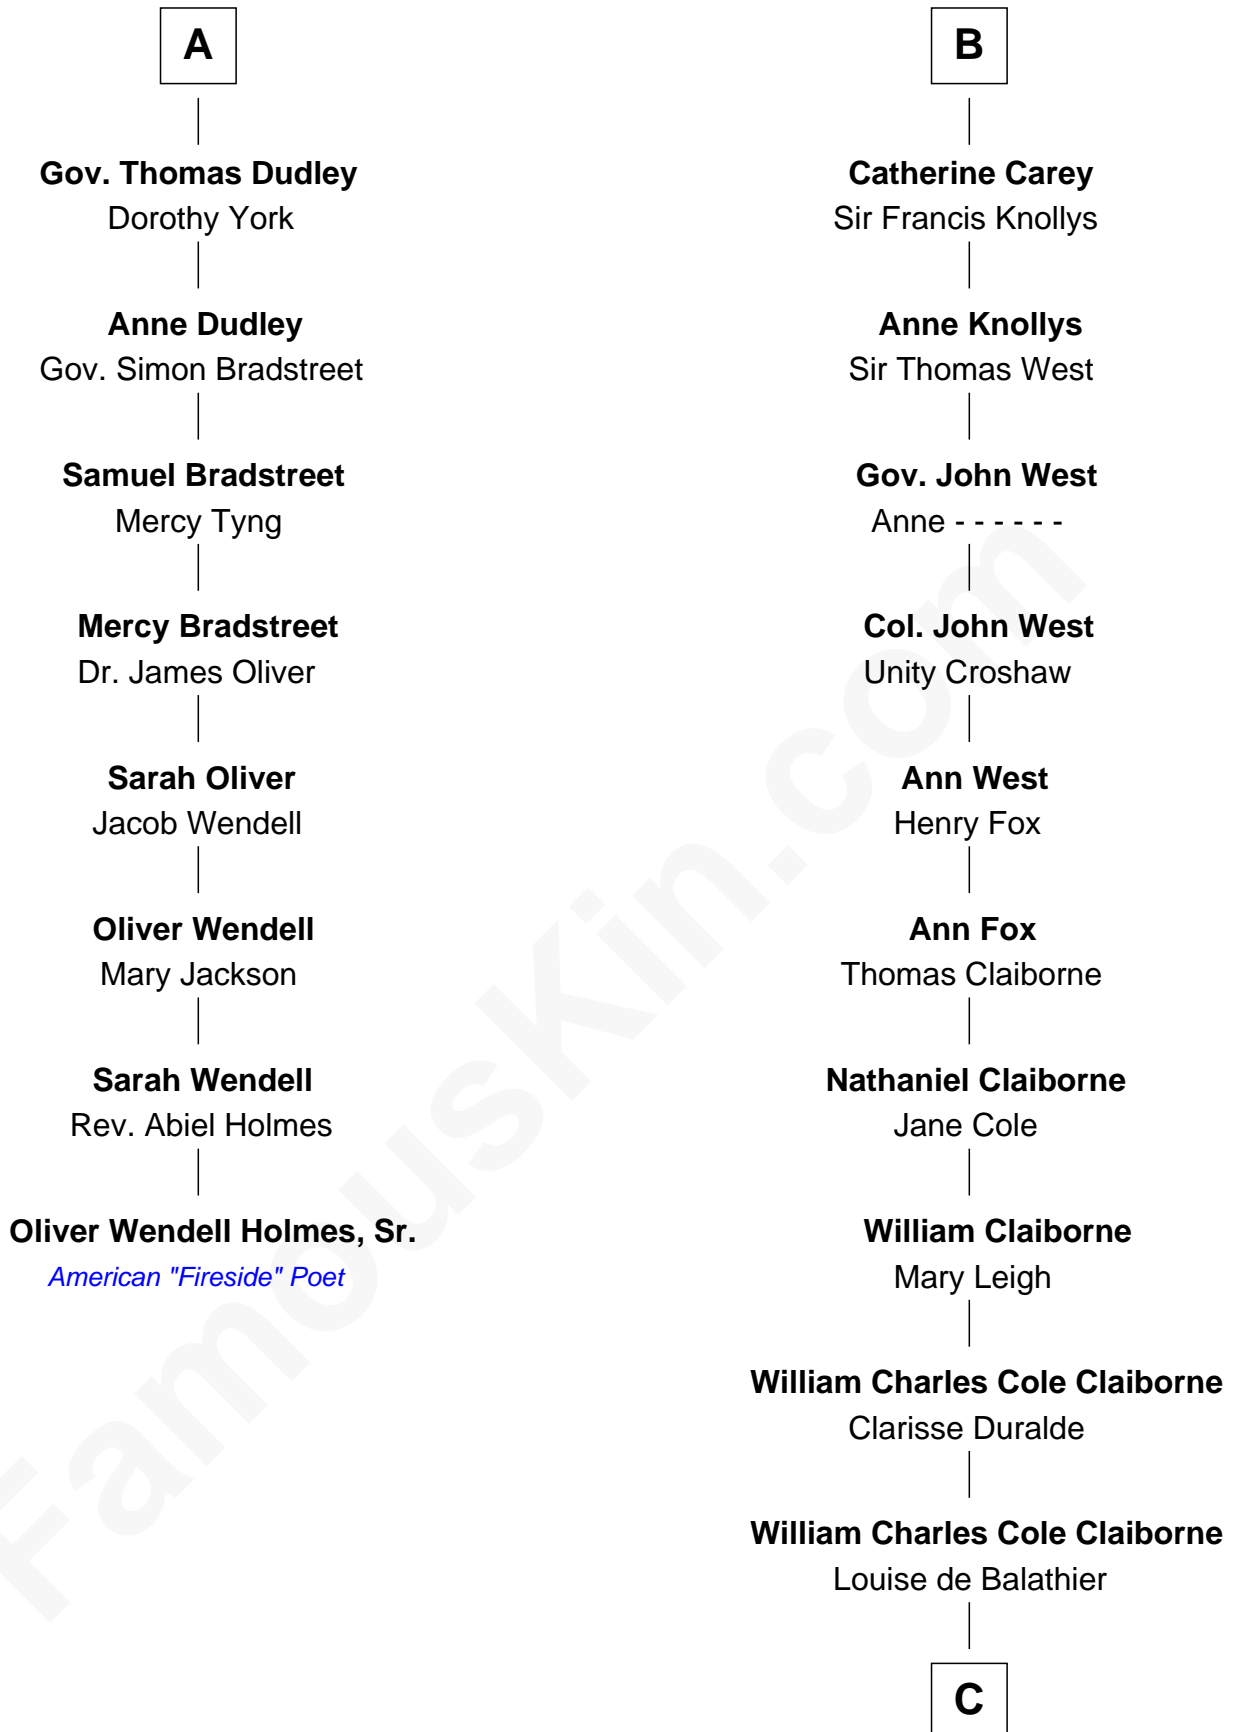

FamousKin.com
Relationship Chart of
Oliver Wendell Holmes, Sr.
American "Fireside" Poet

14th cousin 5 times removed of

Liz Claiborne

Fashion Designer and Founder of Liz Claiborne Inc.

C

—
Fernand Claiborne
Marie Louise Villeré

—
Omer Villere Claiborne
Carolyn Louise Fenner

—
Liz Claiborne
Found of Liz Claiborne Inc.

FamousKin.com