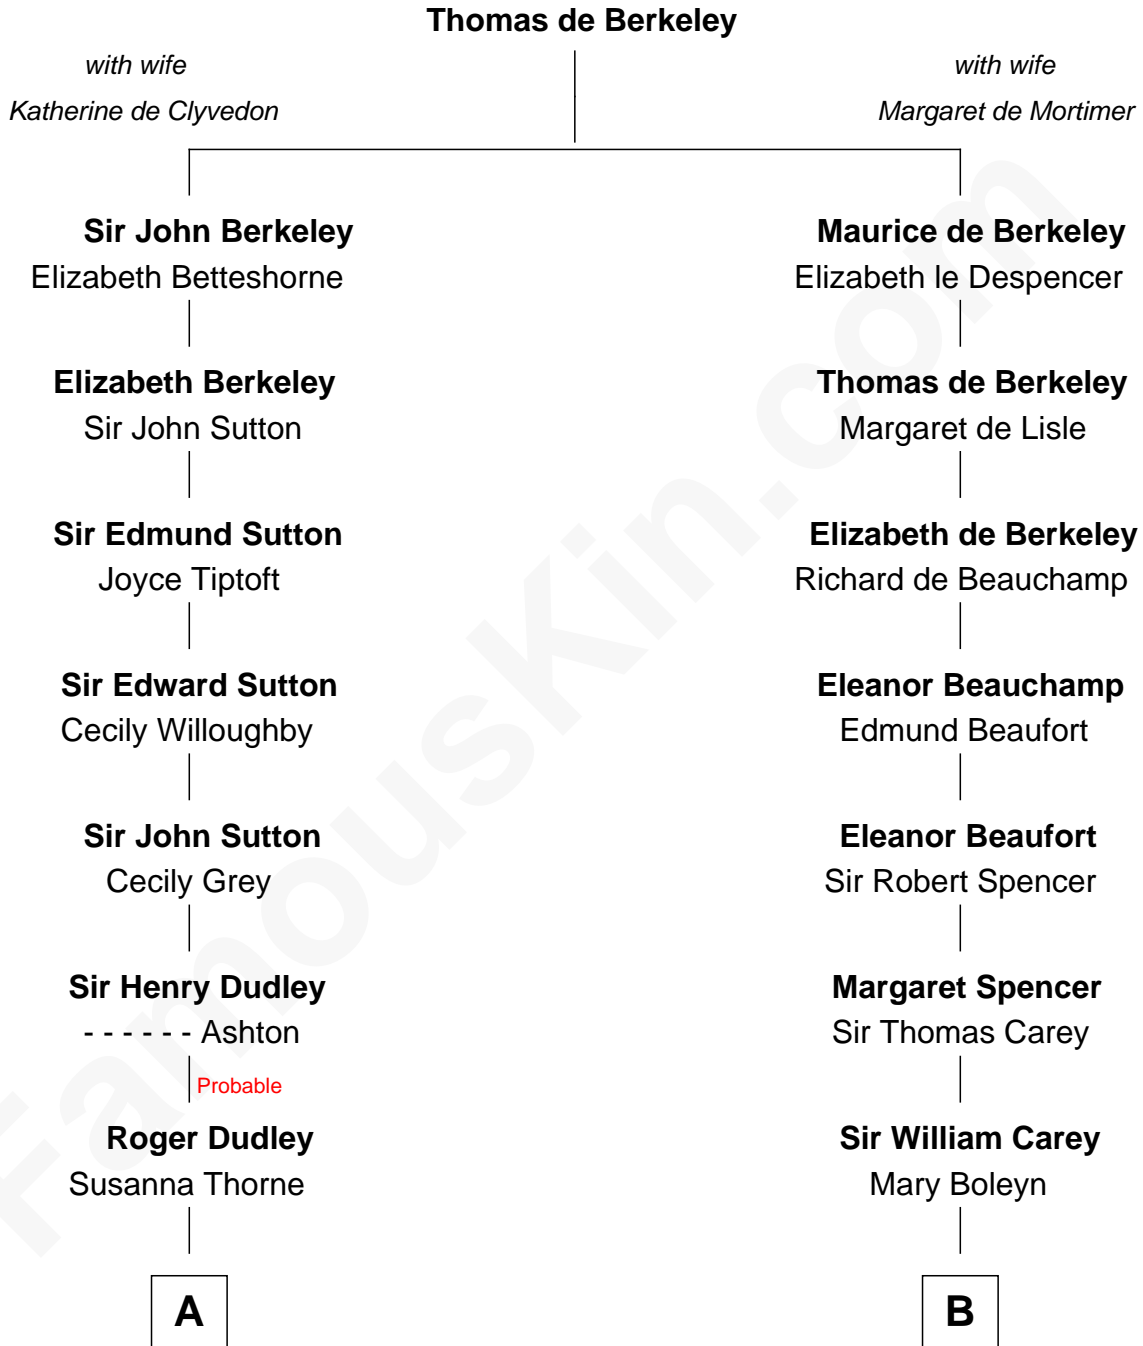

FamousKin.com
Relationship Chart of
Oliver Wendell Holmes, Sr.
American "Fireside" Poet

14th cousin 5 times removed of

Liz Claiborne

Fashion Designer and Founder of Liz Claiborne Inc.

C

—
Fernand Claiborne
Marie Louise Villeré

—
Omer Villere Claiborne
Carolyn Louise Fenner

—
Liz Claiborne
Found of Liz Claiborne Inc.

FamousKin.com