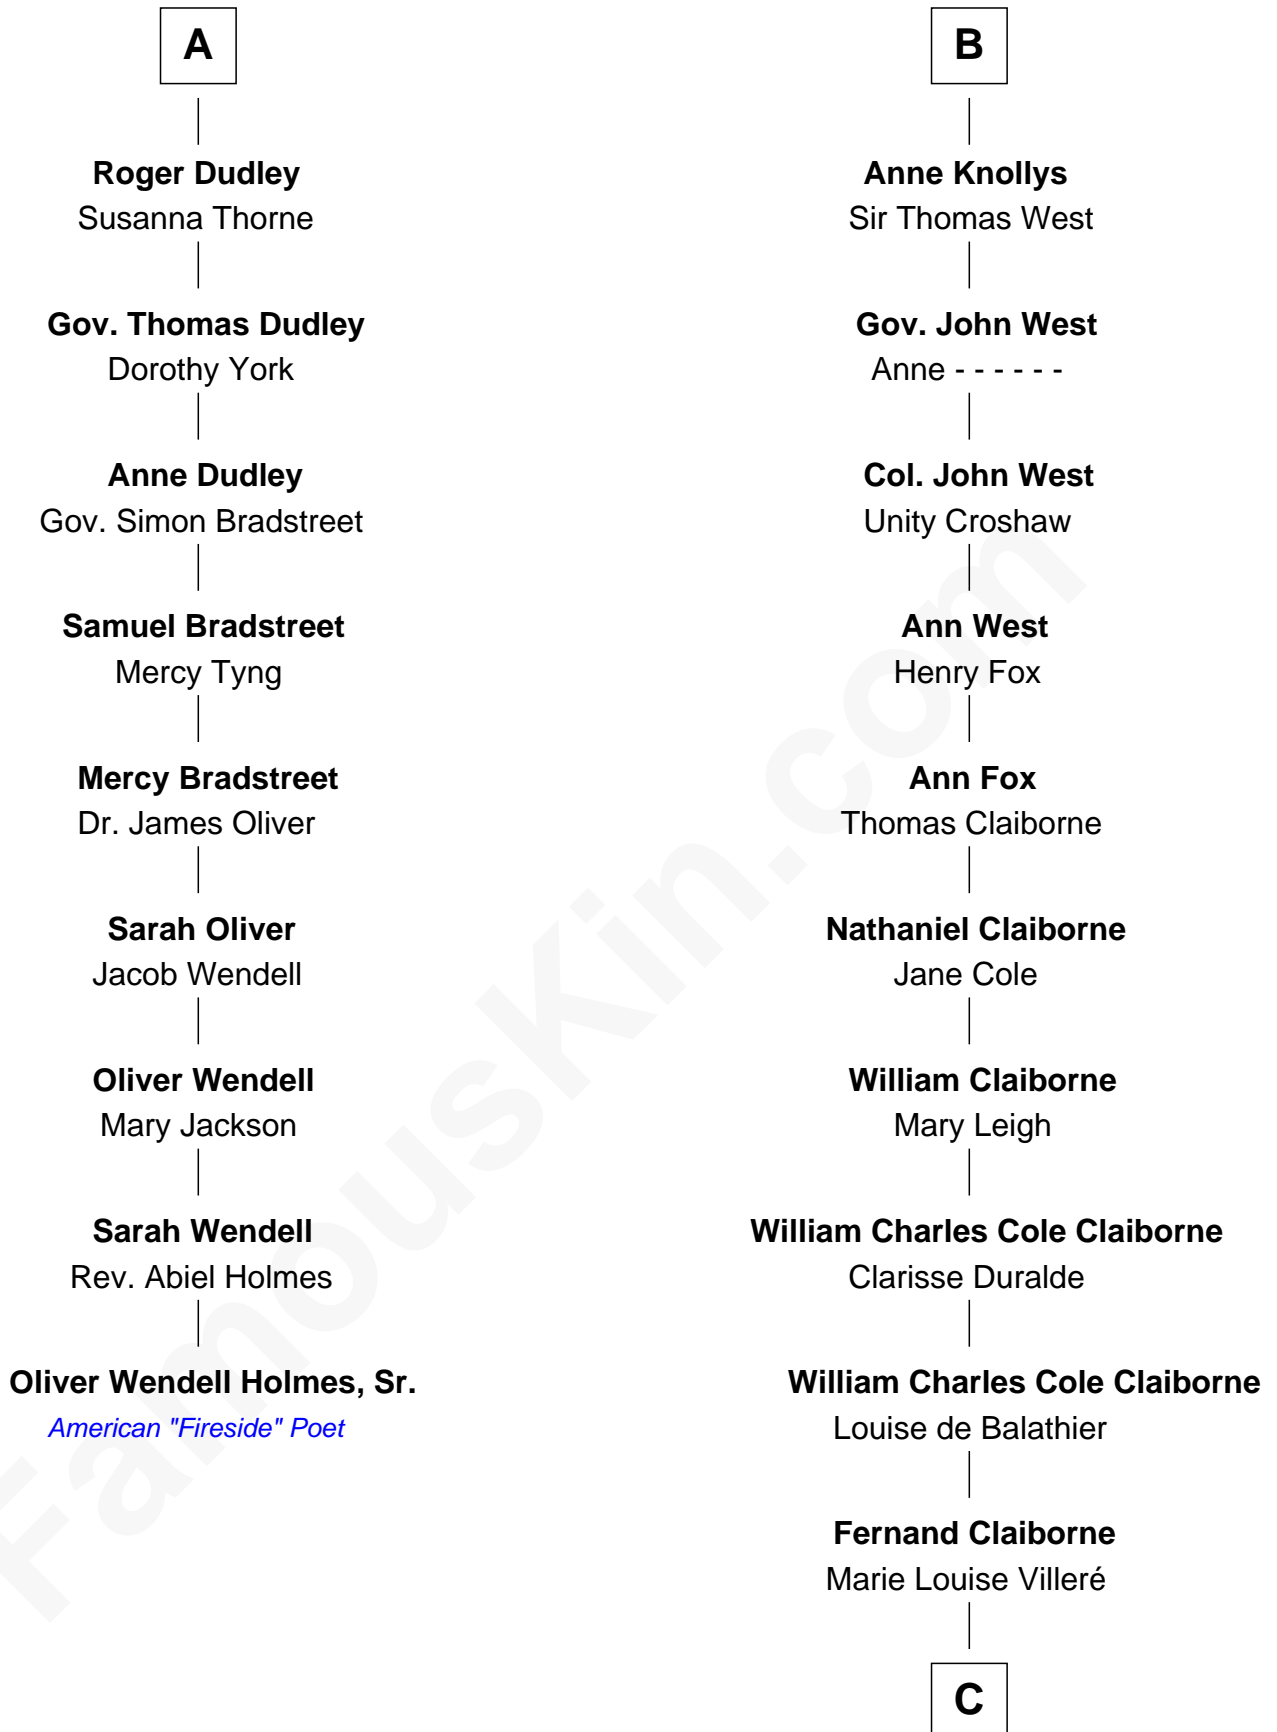

FamousKin.com
Relationship Chart of
Oliver Wendell Holmes, Sr.
American "Fireside" Poet

15th cousin 3 times removed of

Liz Claiborne

Fashion Designer and Founder of Liz Claiborne Inc.

C

Omer Villere Claiborne
Carolyn Louise Fenner

Liz Claiborne
Found of Liz Claiborne Inc.

FamousKin.com