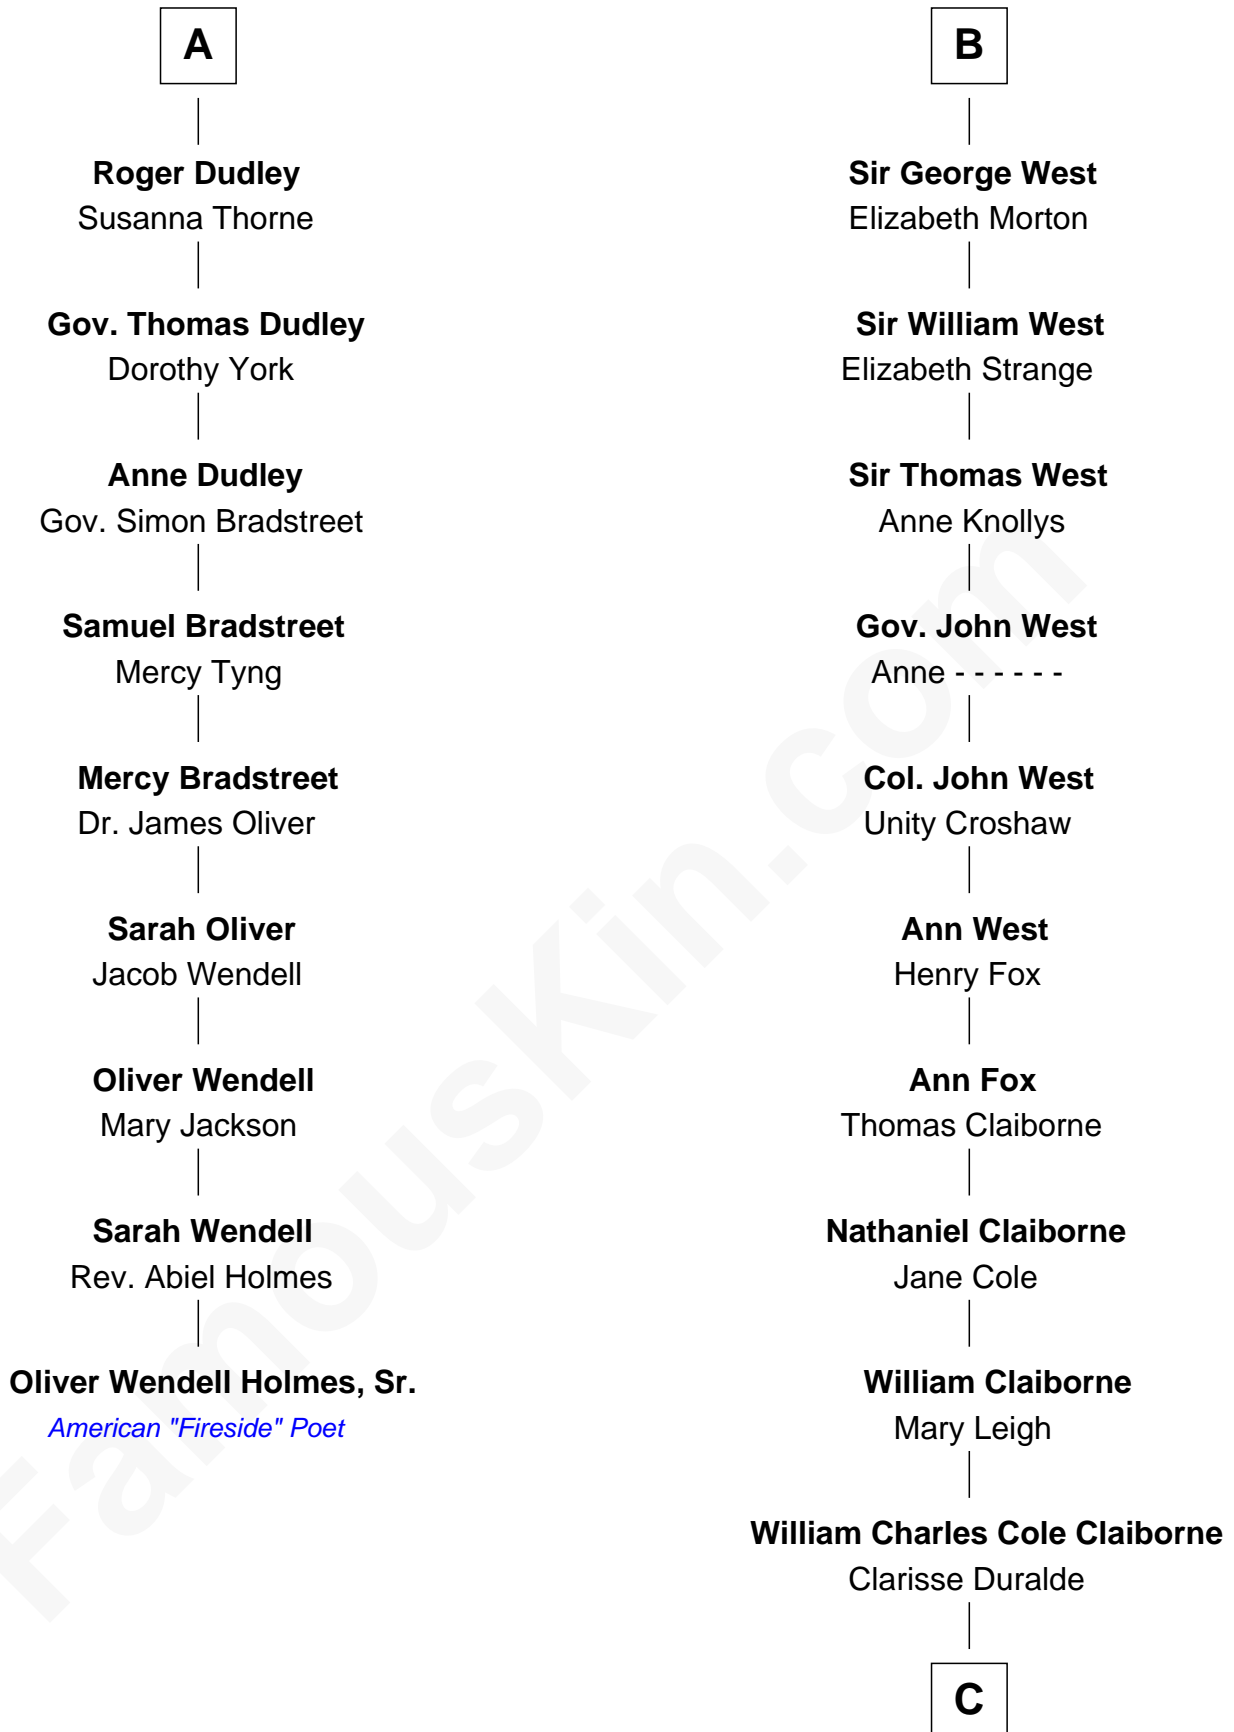

FamousKin.com
Relationship Chart of
Oliver Wendell Holmes, Sr.
American "Fireside" Poet

15th cousin 5 times removed of

Liz Claiborne

Fashion Designer and Founder of Liz Claiborne Inc.

C

William Charles Cole Claiborne