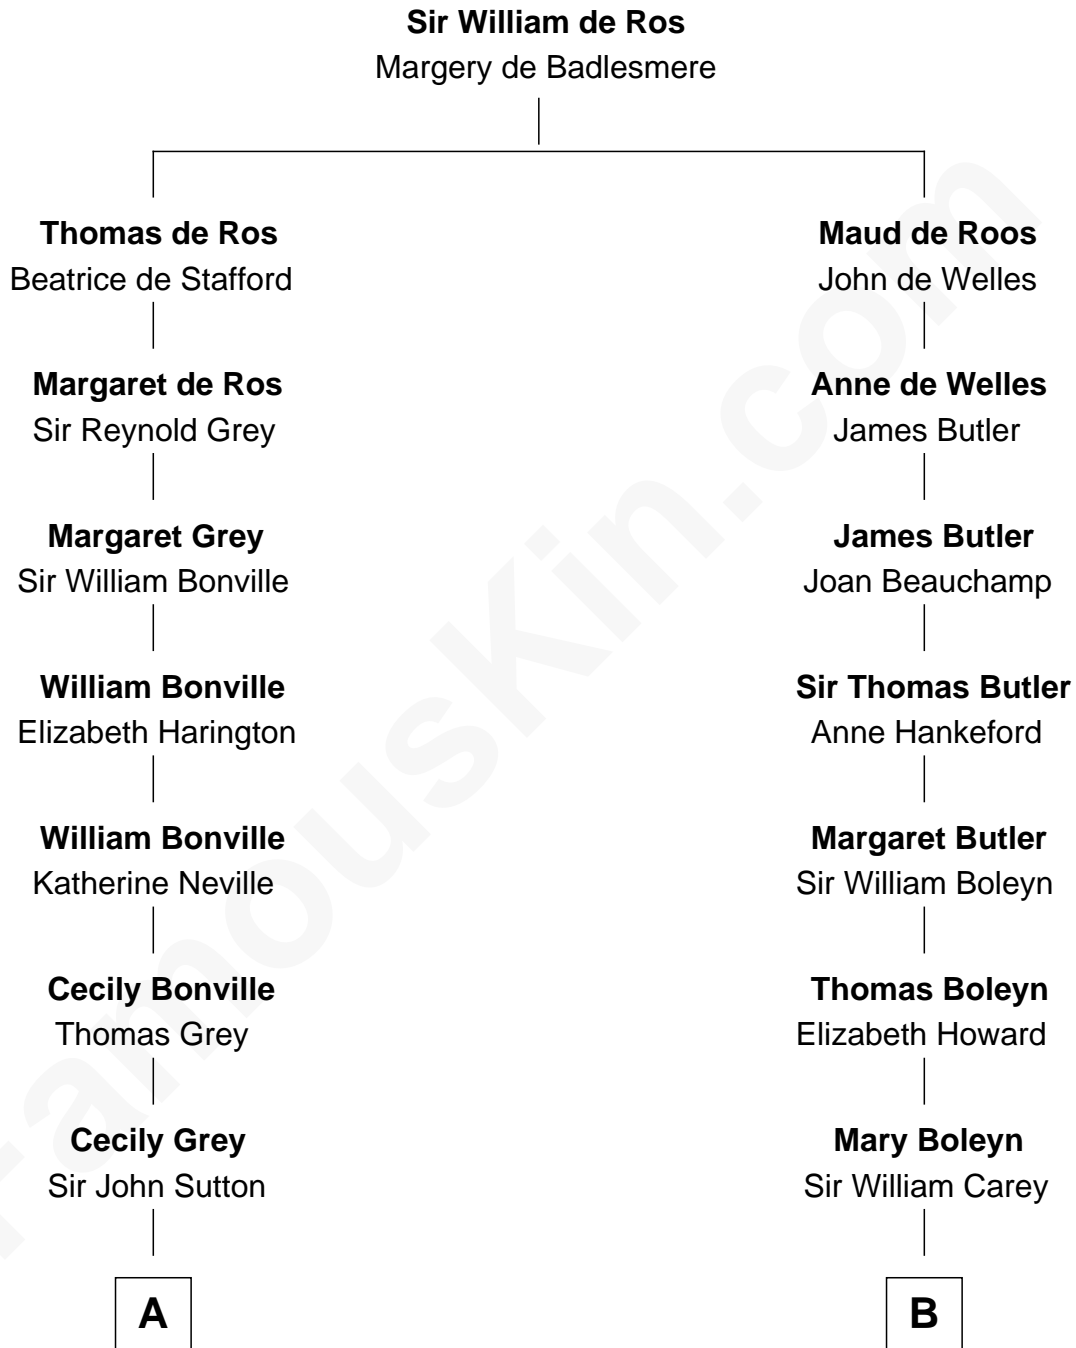

**FamousKin.com**  
**Relationship Chart of**  
**Oliver Wendell Holmes, Sr.**  
*American "Fireside" Poet*

**16th cousin 3 times removed of**

**Liz Claiborne**

*Fashion Designer and Founder of Liz Claiborne Inc.*

**C**

—  
**Fernand Claiborne**  
Marie Louise Villeré

—  
**Omer Villere Claiborne**  
Carolyn Louise Fenner

—  
**Liz Claiborne**  
*Found of Liz Claiborne Inc.*

FamousKin.com