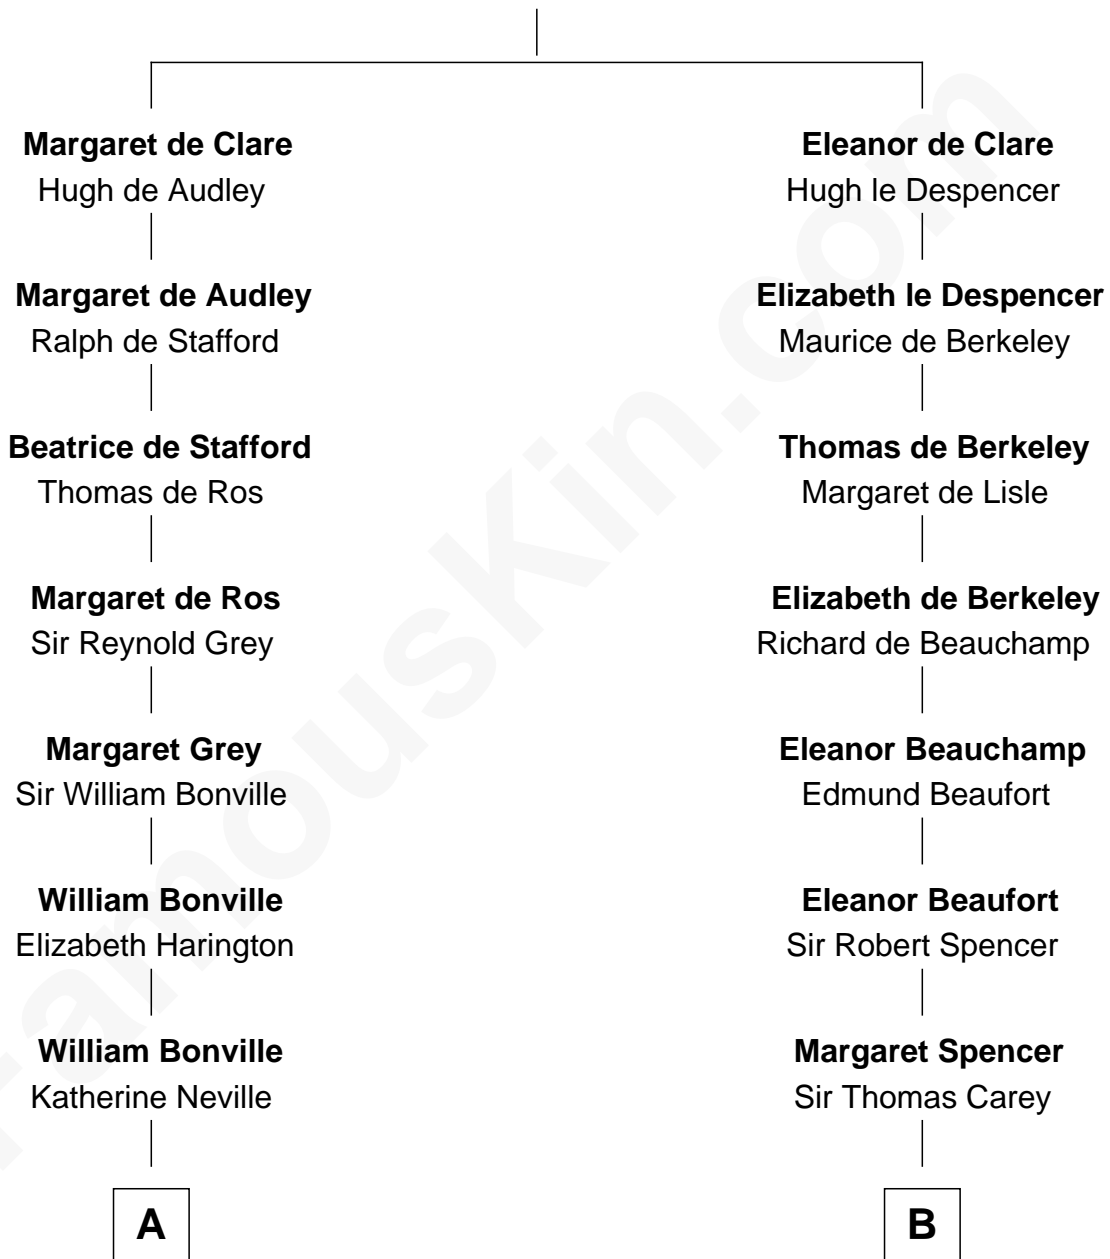

FamousKin.com
Relationship Chart of
Oliver Wendell Holmes, Sr.
American "Fireside" Poet

18th cousin 2 times removed of

Liz Claiborne

Fashion Designer and Founder of Liz Claiborne Inc.

Sir Gilbert de Clare

Joan of Acre

C

Sarah Wendell
Rev. Abiel Holmes

Oliver Wendell Holmes, Sr.
American "Fireside" Poet

D

William Charles Cole Claiborne
Louise de Balathier

Fernand Claiborne
Marie Louise Villeré

Omer Villere Claiborne
Carolyn Louise Fenner