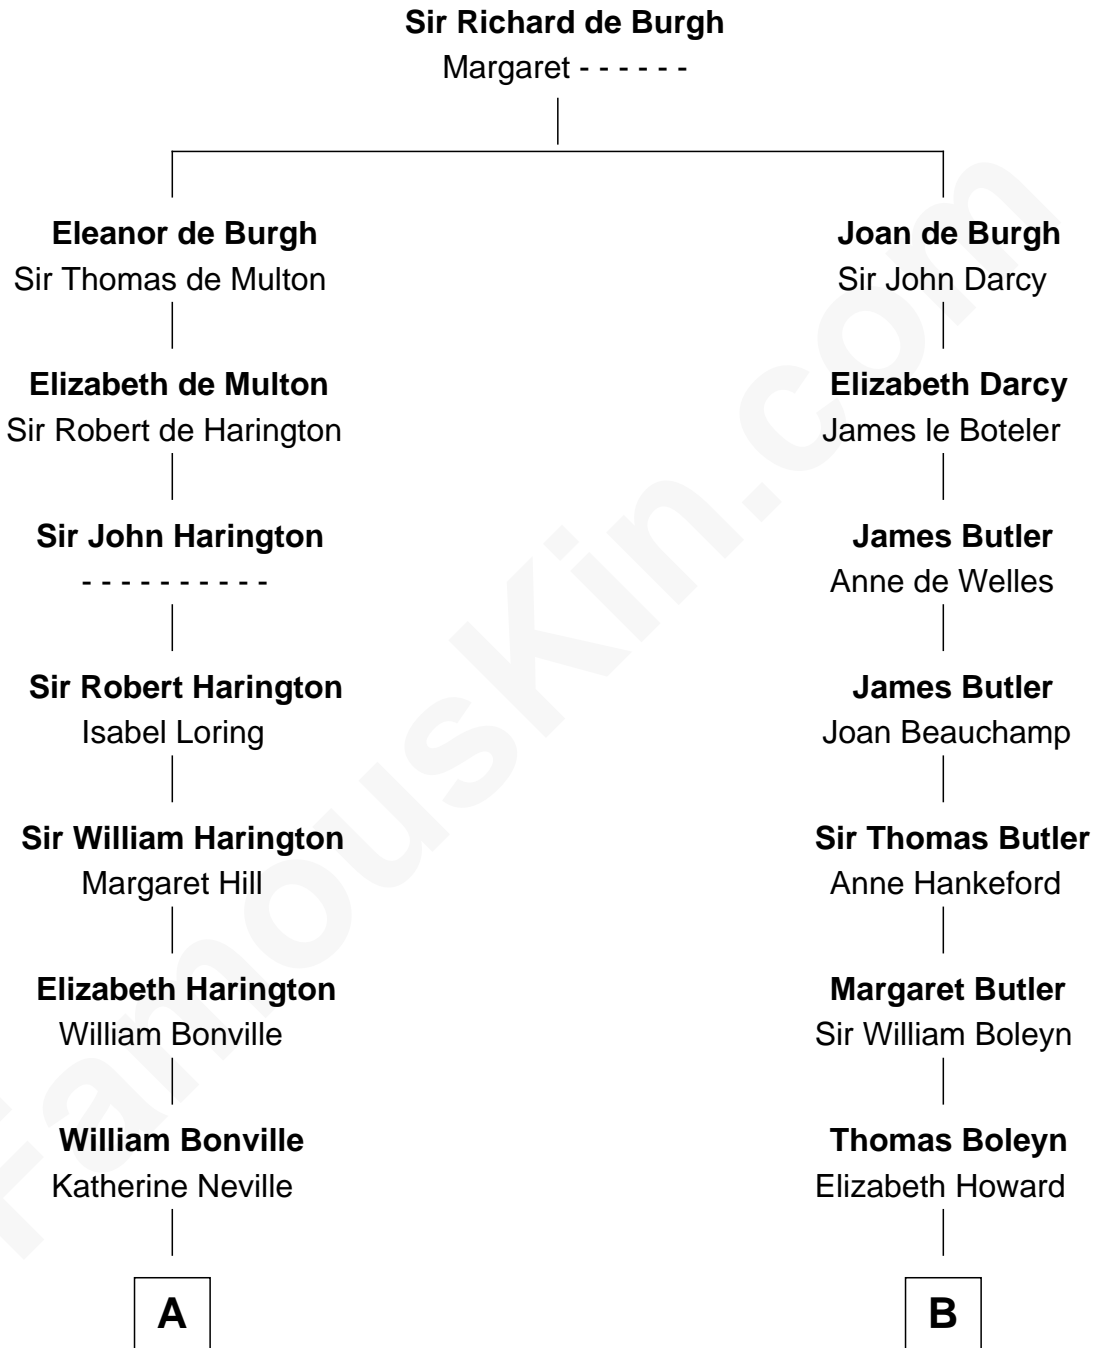

FamousKin.com
Relationship Chart of
Oliver Wendell Holmes, Sr.
American "Fireside" Poet

18th cousin 2 times removed of

Liz Claiborne

Fashion Designer and Founder of Liz Claiborne Inc.

C

Sarah Wendell
Rev. Abiel Holmes

Oliver Wendell Holmes, Sr.
American "Fireside" Poet

D

William Charles Cole Claiborne
Louise de Balathier

Fernand Claiborne
Marie Louise Villeré

Omer Villere Claiborne
Carolyn Louise Fenner

Liz Claiborne
Found of Liz Claiborne Inc.