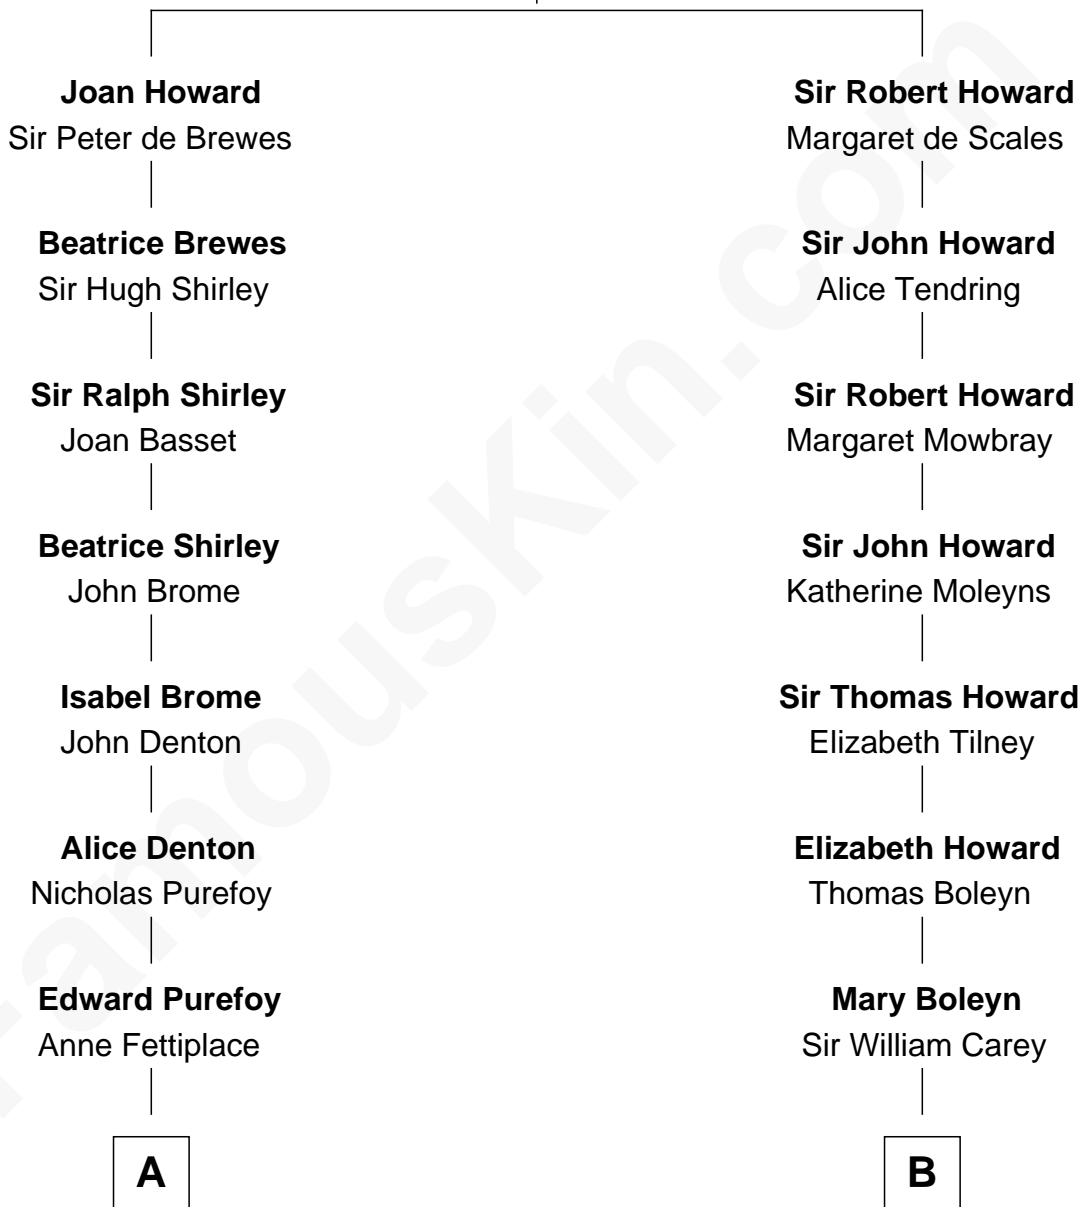

FamousKin.com
Relationship Chart of
Oliver Wendell Holmes, Sr.
American "Fireside" Poet

16th cousin 3 times removed of

Liz Claiborne

Fashion Designer and Founder of Liz Claiborne Inc.

Sir John Howard

Alice de Bois

C

—
Fernand Claiborne
Marie Louise Villeré

—
Omer Villere Claiborne
Carolyn Louise Fenner

—
Liz Claiborne
Found of Liz Claiborne Inc.

FamousKin.com