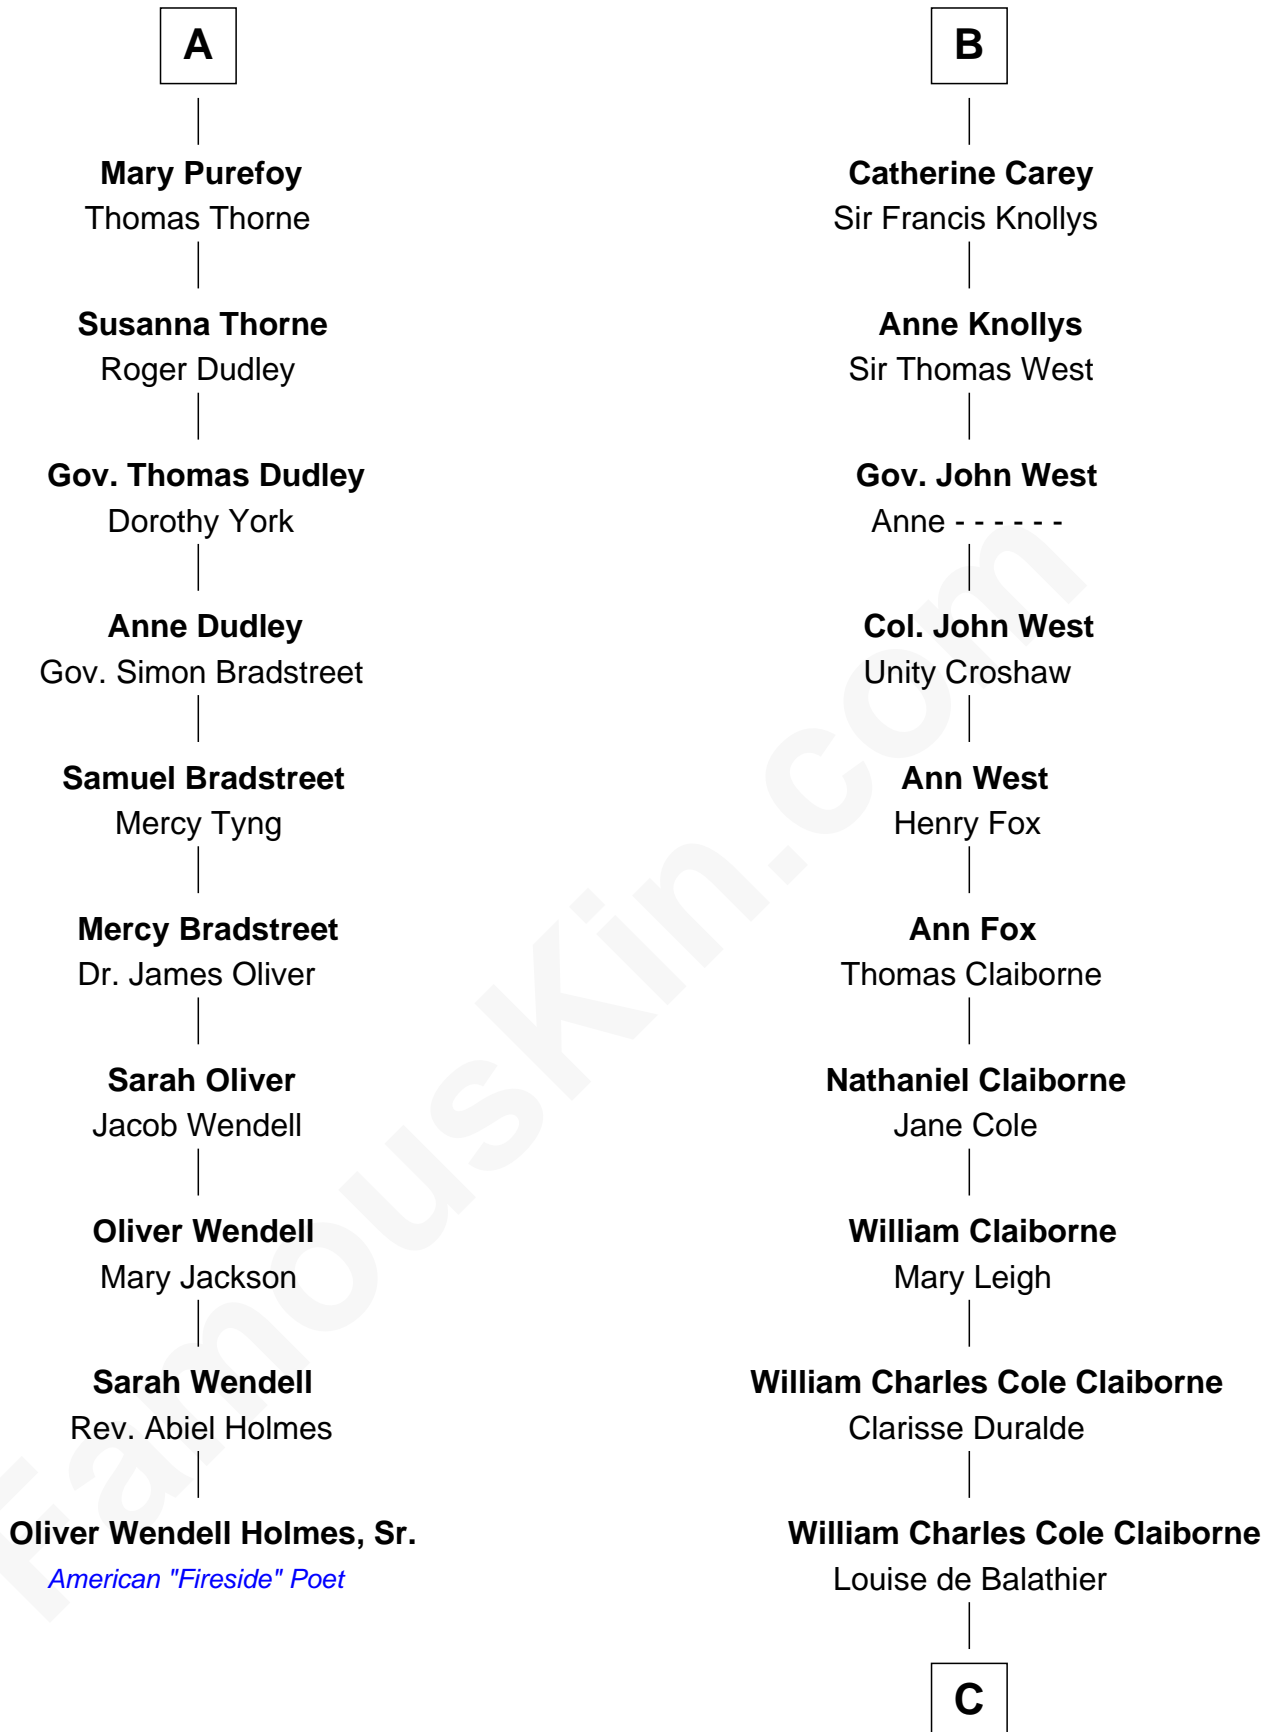

FamousKin.com
Relationship Chart of
Oliver Wendell Holmes, Sr.
American "Fireside" Poet

16th cousin 3 times removed of

Liz Claiborne

Fashion Designer and Founder of Liz Claiborne Inc.

Sir John Howard

Alice de Bois

C

—
Fernand Claiborne
Marie Louise Villeré

—
Omer Villere Claiborne
Carolyn Louise Fenner

—
Liz Claiborne
Found of Liz Claiborne Inc.

FamousKin.com