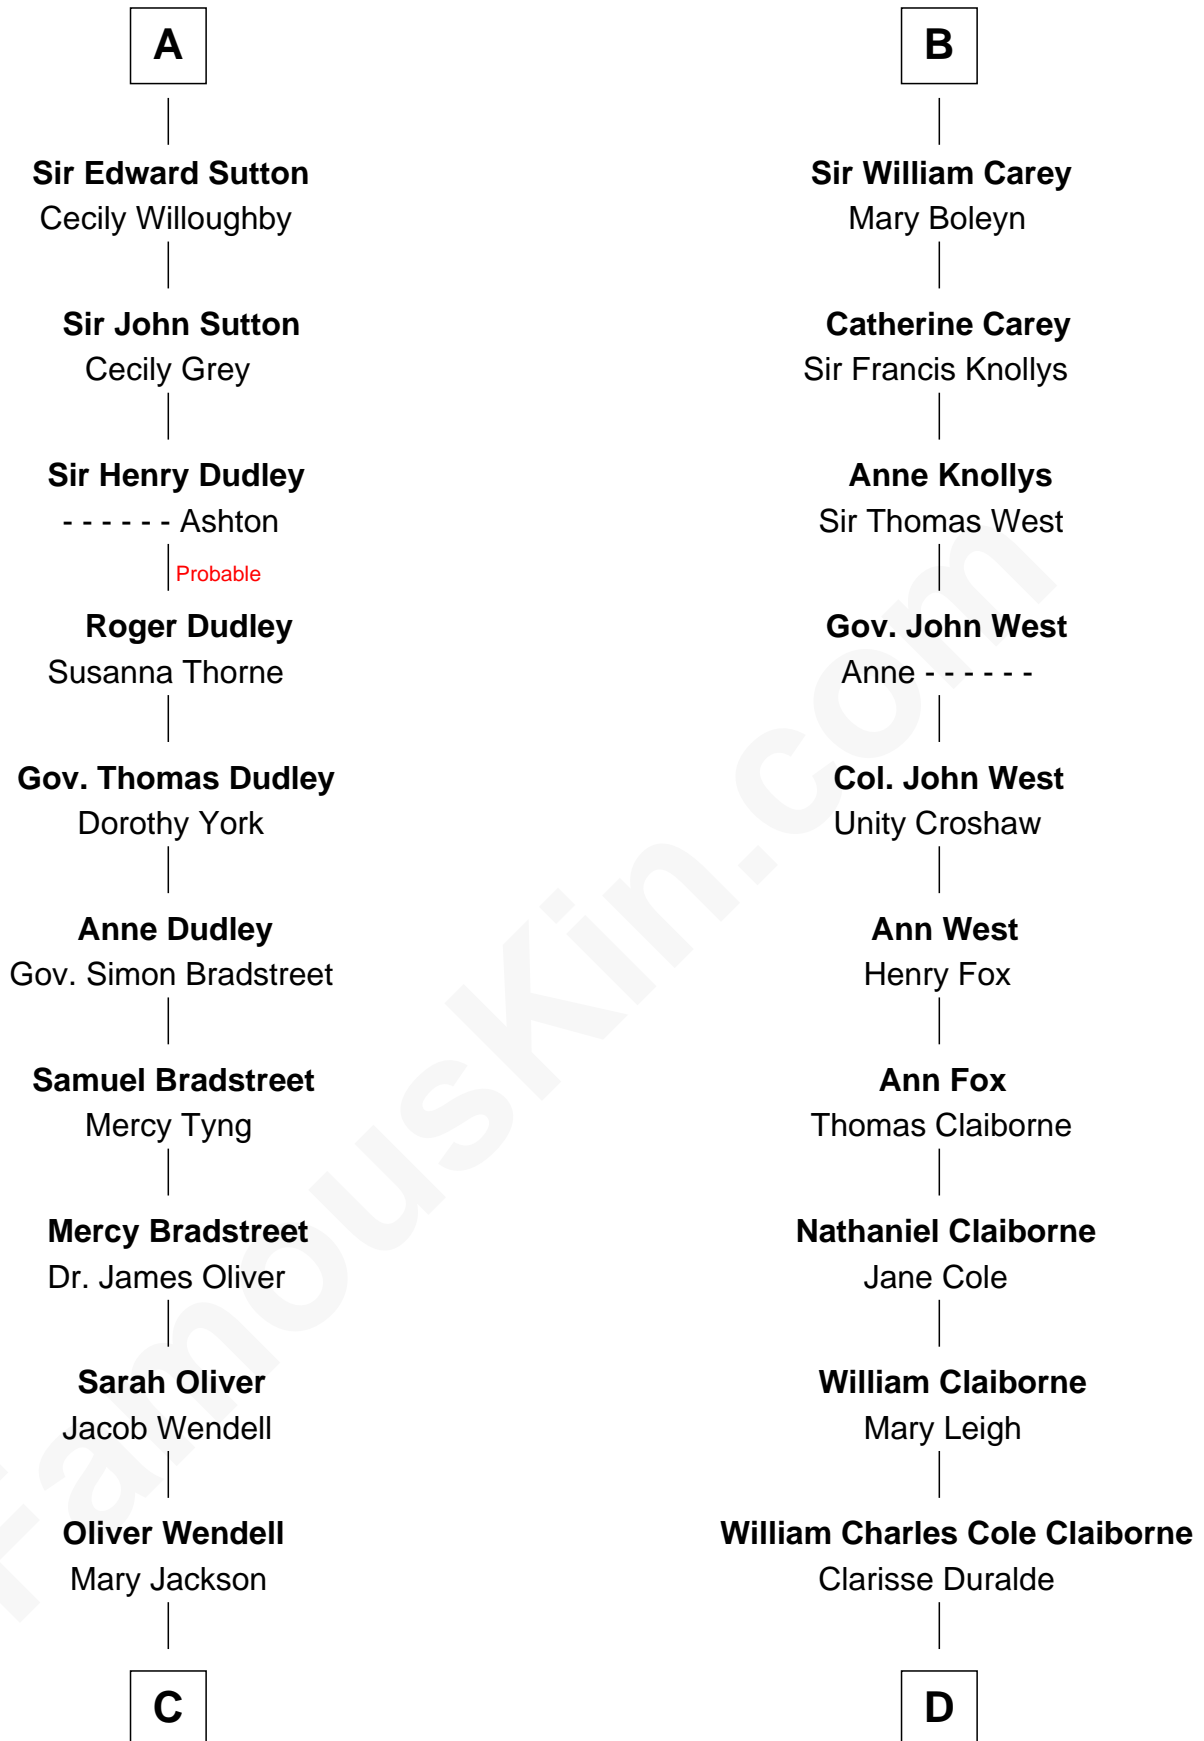

FamousKin.com
Relationship Chart of
Oliver Wendell Holmes, Sr.
American "Fireside" Poet

18th cousin 2 times removed of

Liz Claiborne

Fashion Designer and Founder of Liz Claiborne Inc.

C

Sarah Wendell
Rev. Abiel Holmes

Oliver Wendell Holmes, Sr.
American "Fireside" Poet

D

William Charles Cole Claiborne
Louise de Balathier

Fernand Claiborne
Marie Louise Villeré

Omer Villere Claiborne
Carolyn Louise Fenner

Liz Claiborne
Found of Liz Claiborne Inc.