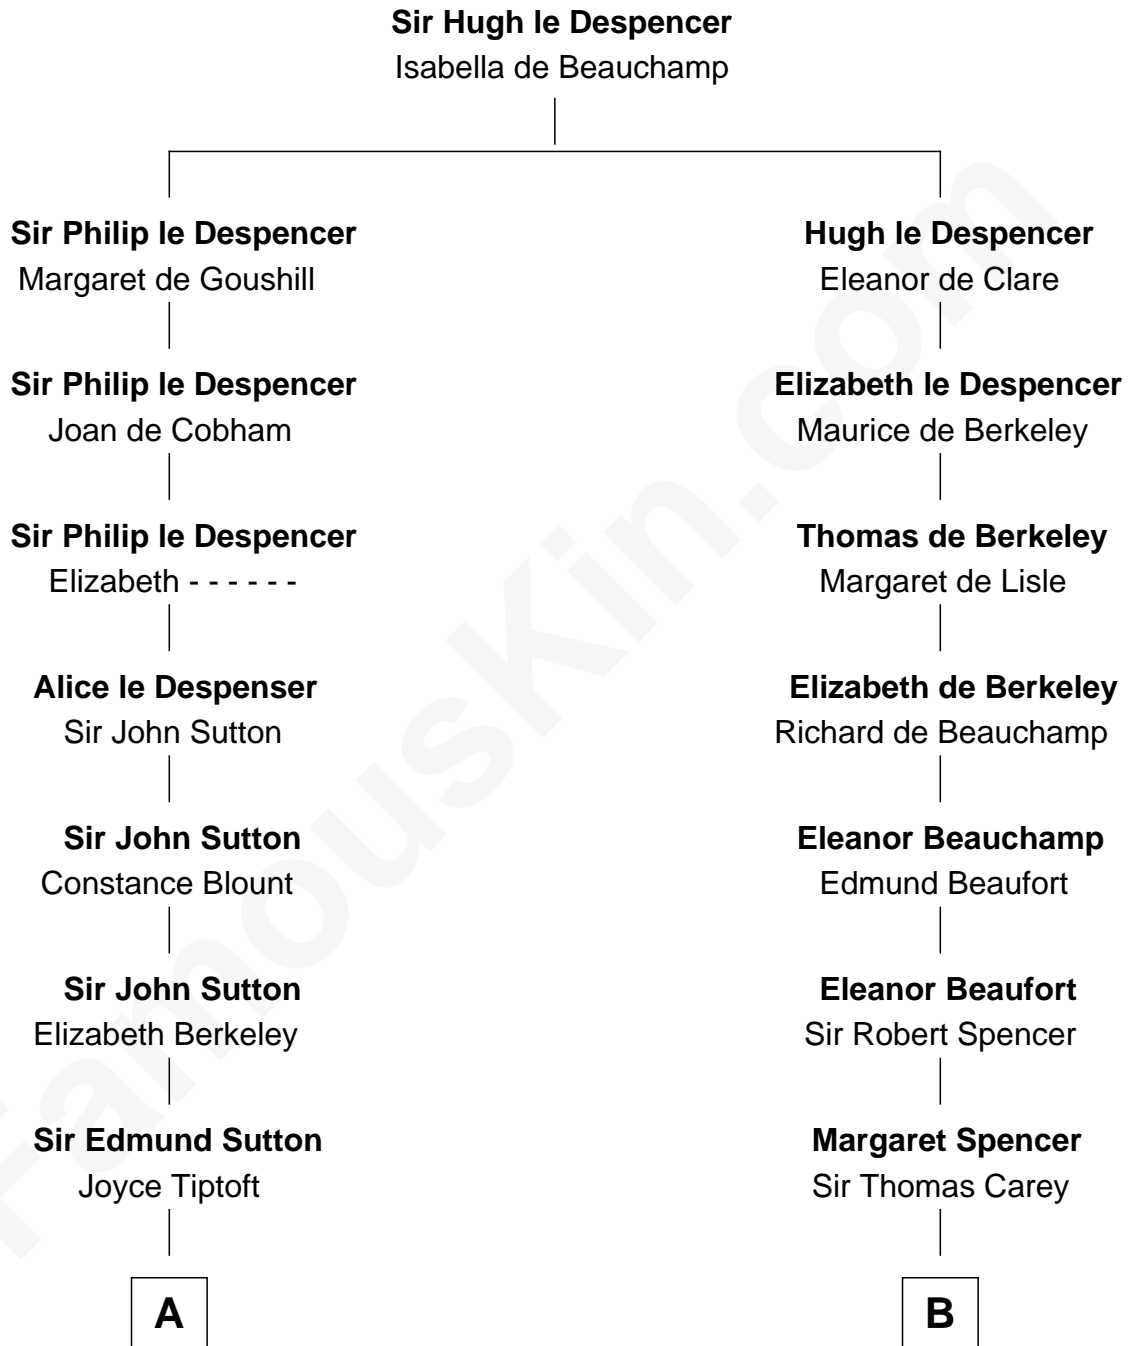

FamousKin.com
Relationship Chart of
Oliver Wendell Holmes, Sr.
American "Fireside" Poet

18th cousin 2 times removed of

Liz Claiborne

Fashion Designer and Founder of Liz Claiborne Inc.

C

Sarah Wendell
Rev. Abiel Holmes

Oliver Wendell Holmes, Sr.
American "Fireside" Poet

D

William Charles Cole Claiborne
Louise de Balathier

Fernand Claiborne
Marie Louise Villeré

Omer Villere Claiborne
Carolyn Louise Fenner

Liz Claiborne
Found of Liz Claiborne Inc.