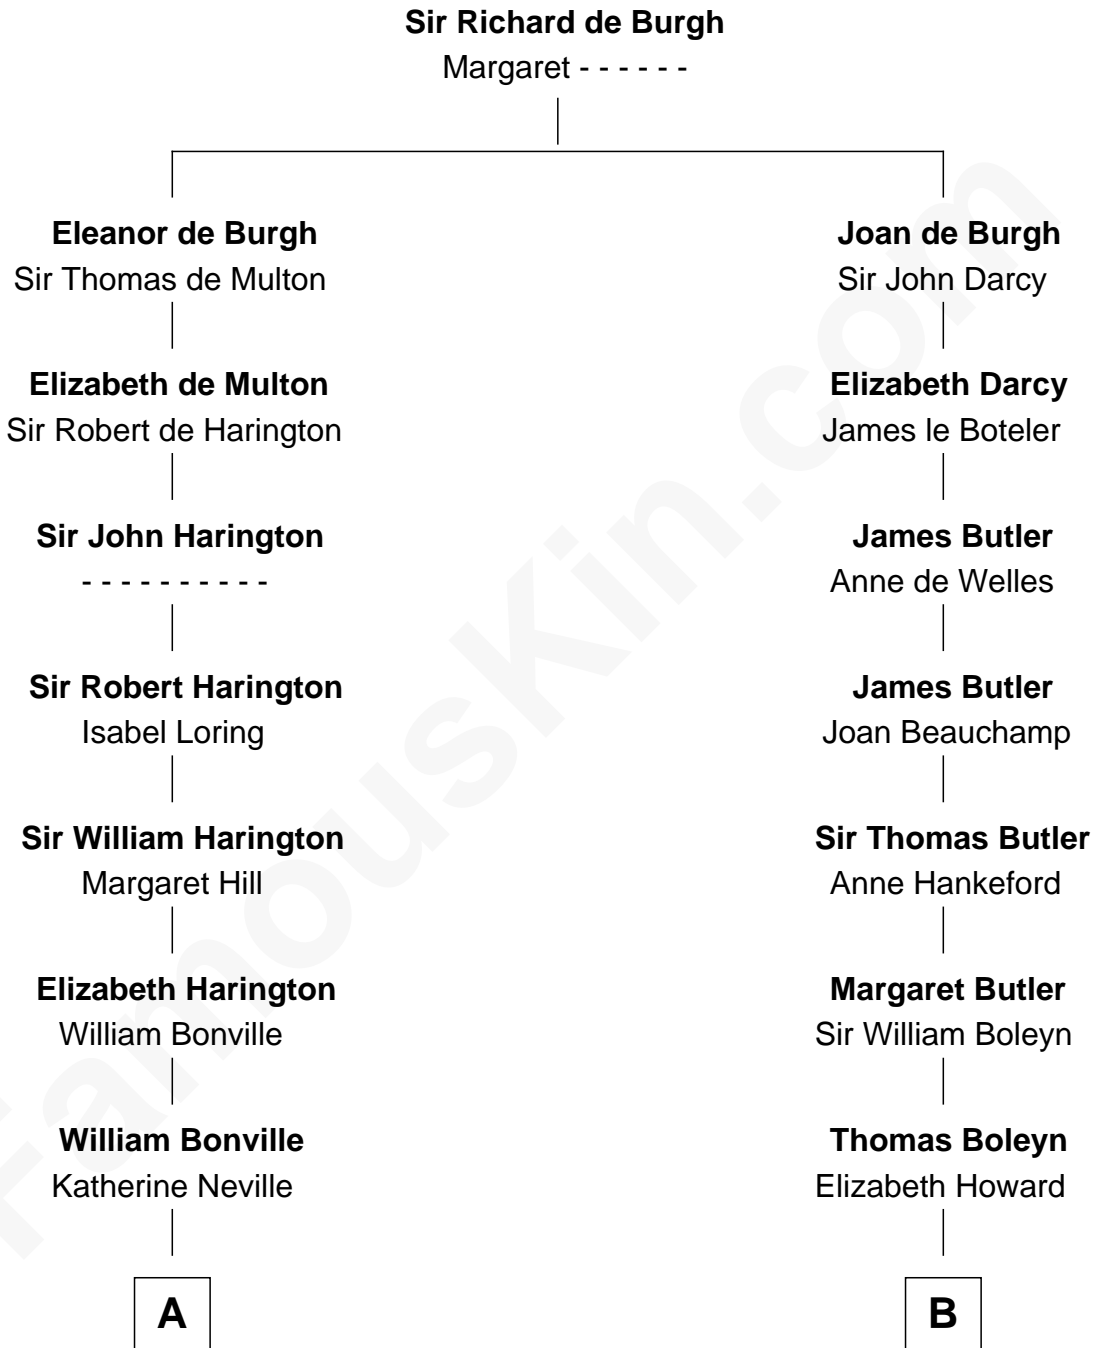

FamousKin.com
Relationship Chart of
Oliver Wendell Holmes, Sr.
American "Fireside" Poet

16th cousin 2 times removed of
William C. C. Claiborne
1st Governor of Louisiana

C

Sarah Wendell
Rev. Abiel Holmes

Oliver Wendell Holmes, Sr.
American "Fireside" Poet

FamousKin.com