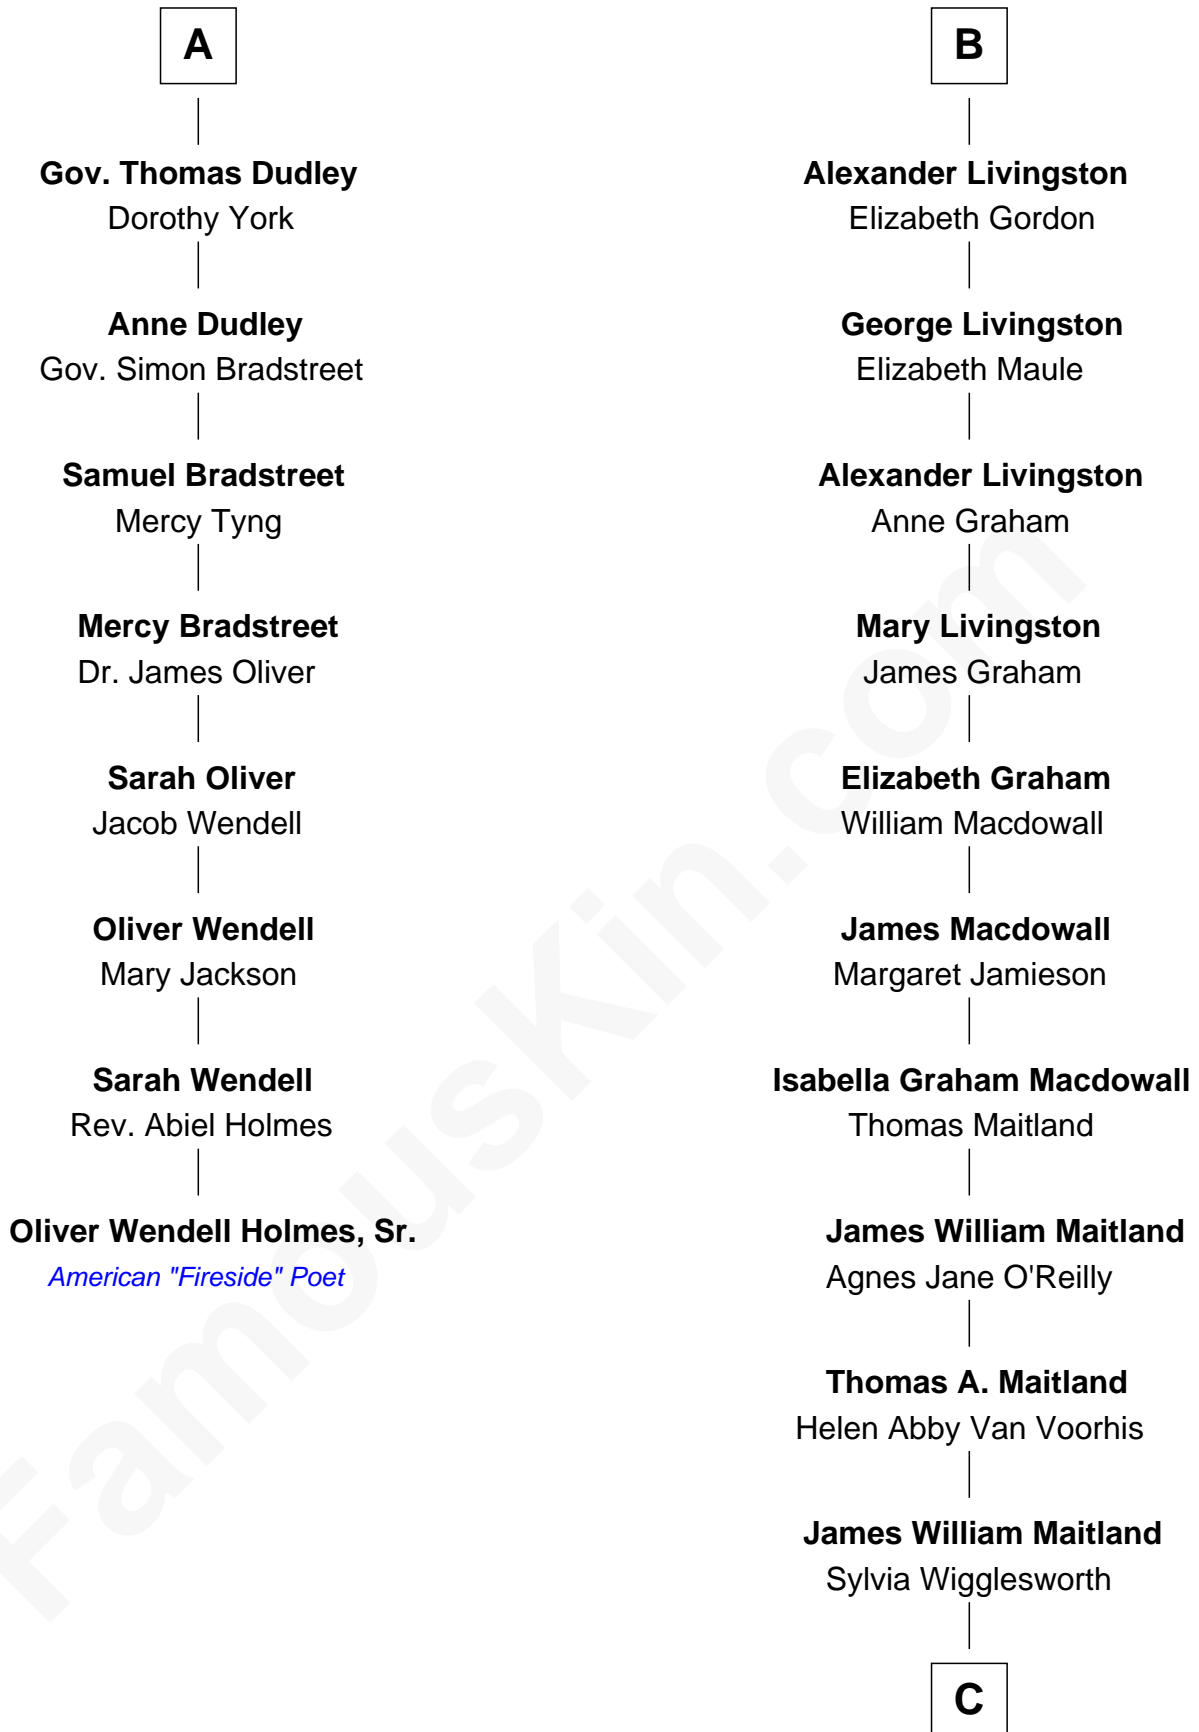

**FamousKin.com**  
**Relationship Chart of**  
**Oliver Wendell Holmes, Sr.**  
*American "Fireside" Poet*

14th cousin 4 times removed of

**Howard Dean**  
*79th Governor of Vermont*

**Sir Thomas de Holand**  
 Alice Fitzalan

C

Andrea Belden Maitland

Howard Brush Dean

Howard Dean

*79th Governor of Vermont*

FamousKin.com