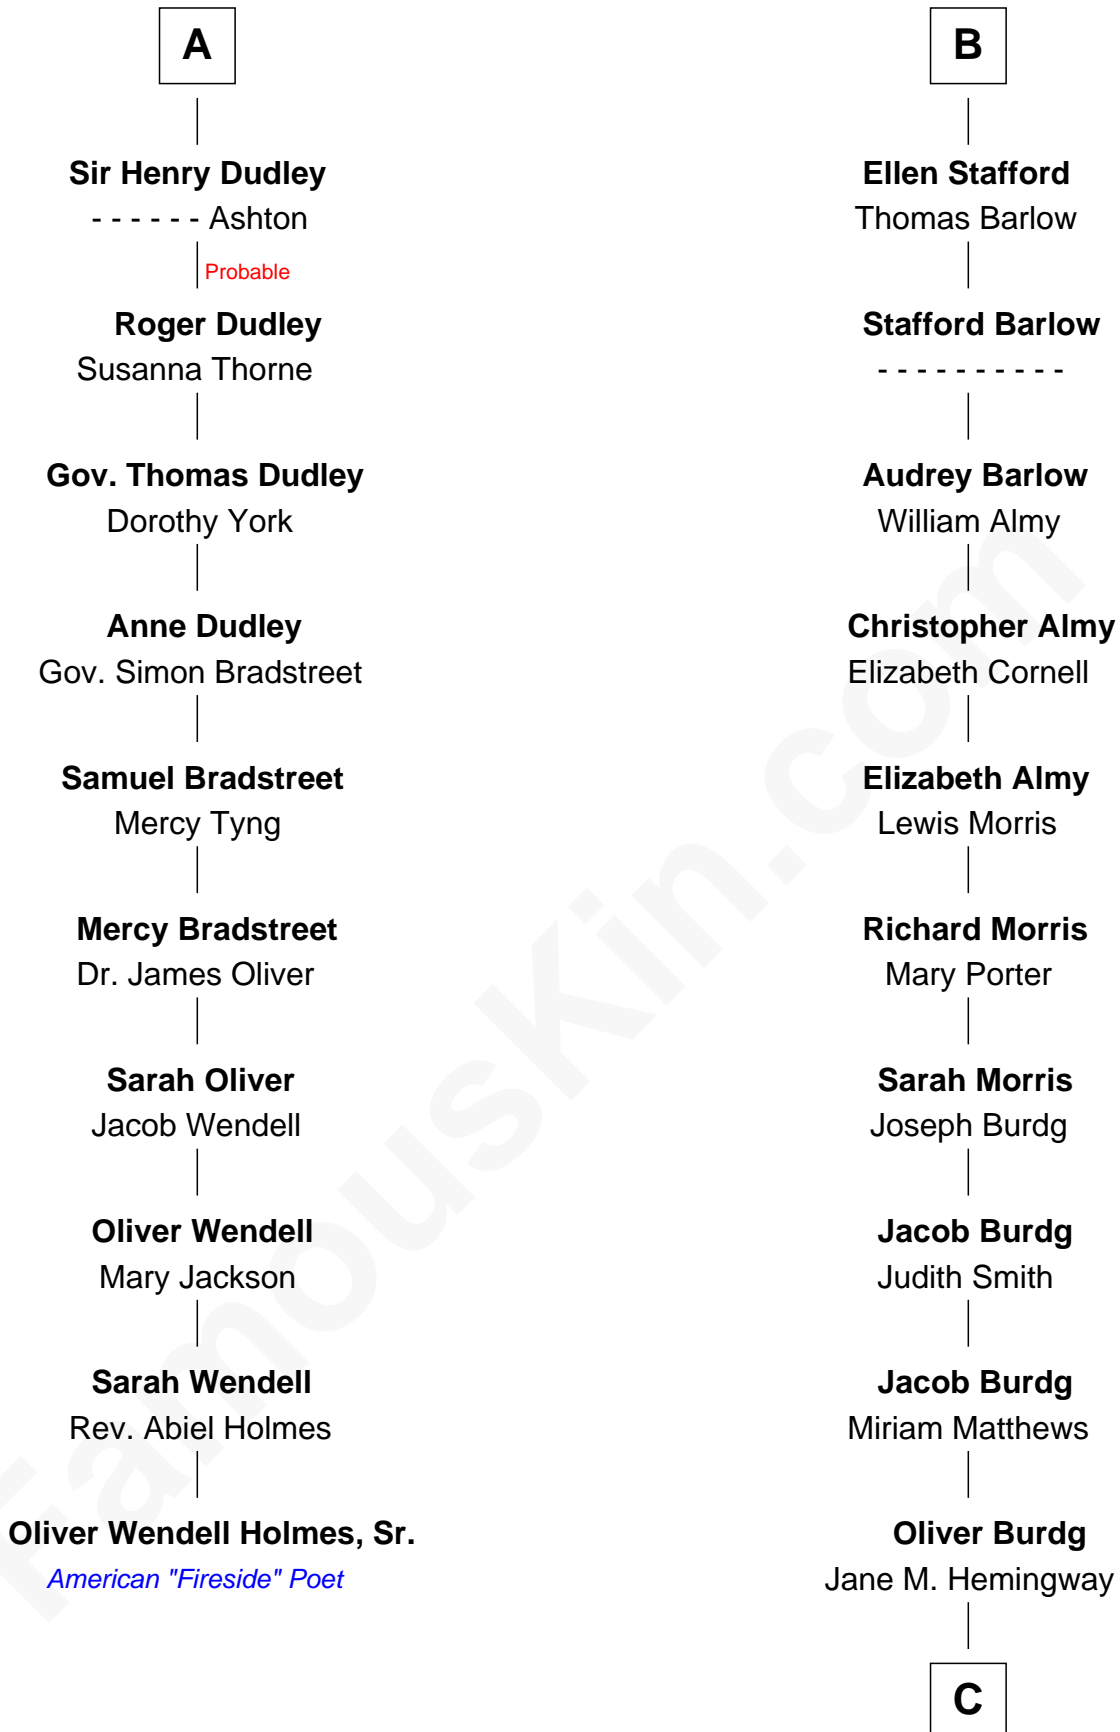

**FamousKin.com**  
**Relationship Chart of**  
**Oliver Wendell Holmes, Sr.**  
*American "Fireside" Poet*

16th cousin 3 times removed of

**Richard Nixon**  
*37th U.S. President*

**C**

**Almira Park Burdg**  
Franklin Milhous

**Hannah Milhous**  
Francis Anthony Nixon

**Richard Nixon**  
*37th U.S. President*

FamousKin.com