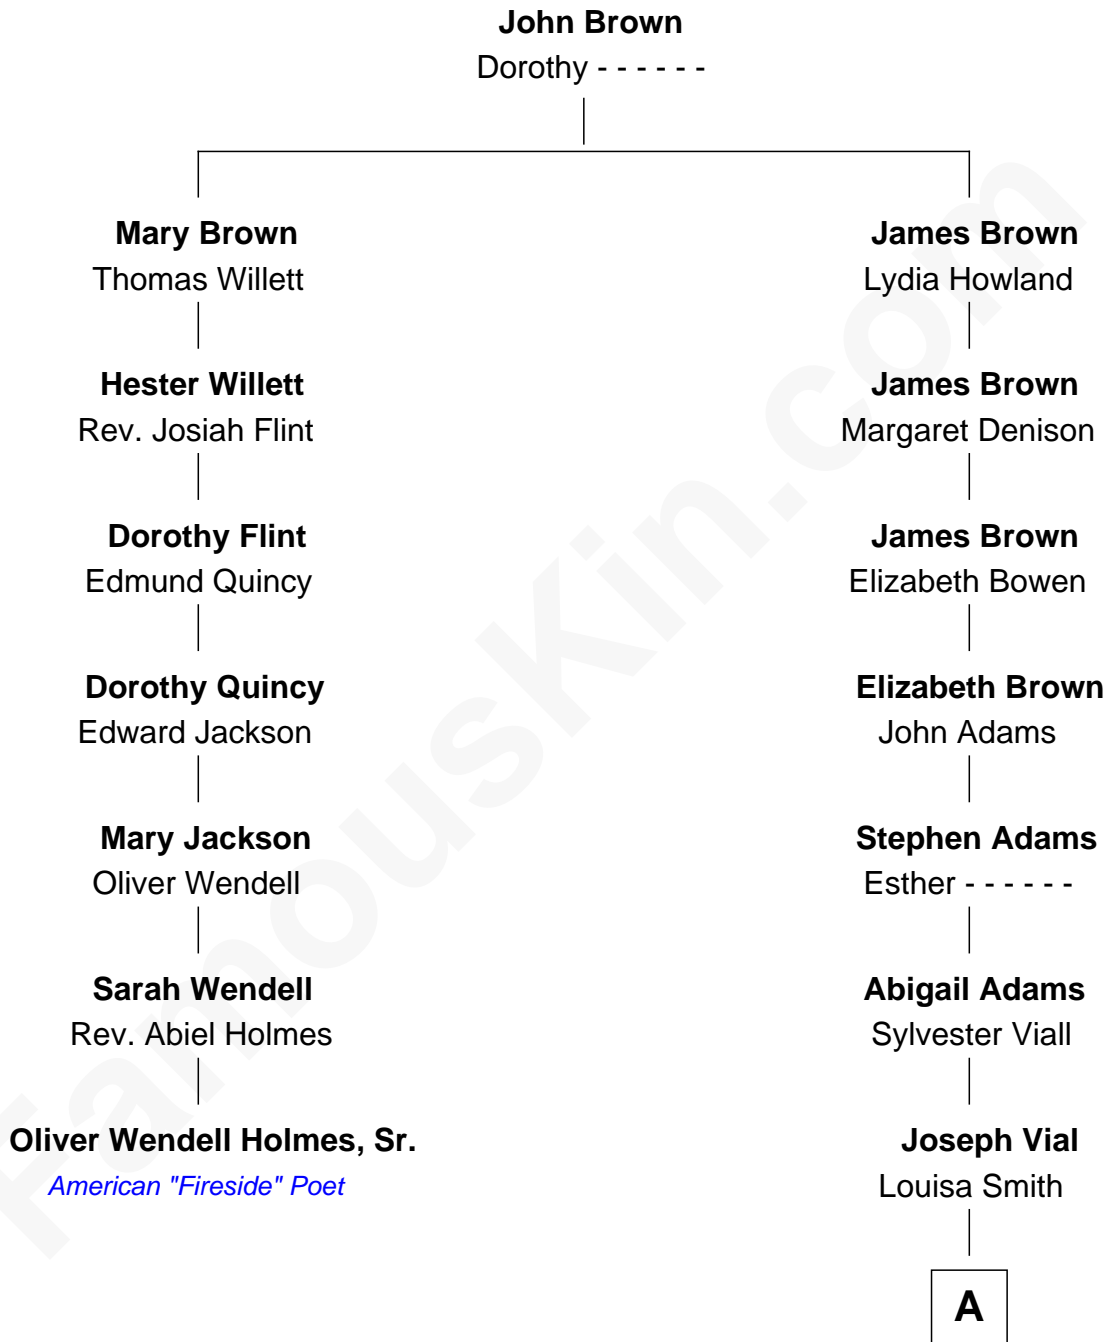

FamousKin.com
Relationship Chart of
Oliver Wendell Holmes, Sr.
American "Fireside" Poet

6th cousin 6 times removed of

Kate Upton

Sports Illustrated Swimsuit Cover Model

A

Samuel Vial

Margaret McNaughton

George McNaughton Vial

Emma Frost Goodrich

Charles Henry Vial

Margaret Hastings Tyler

Elizabeth Brooks Vial

Stephen Edward Upton

Jefferson Matthew Upton

Shelley Fawn Davis

Kate Upton