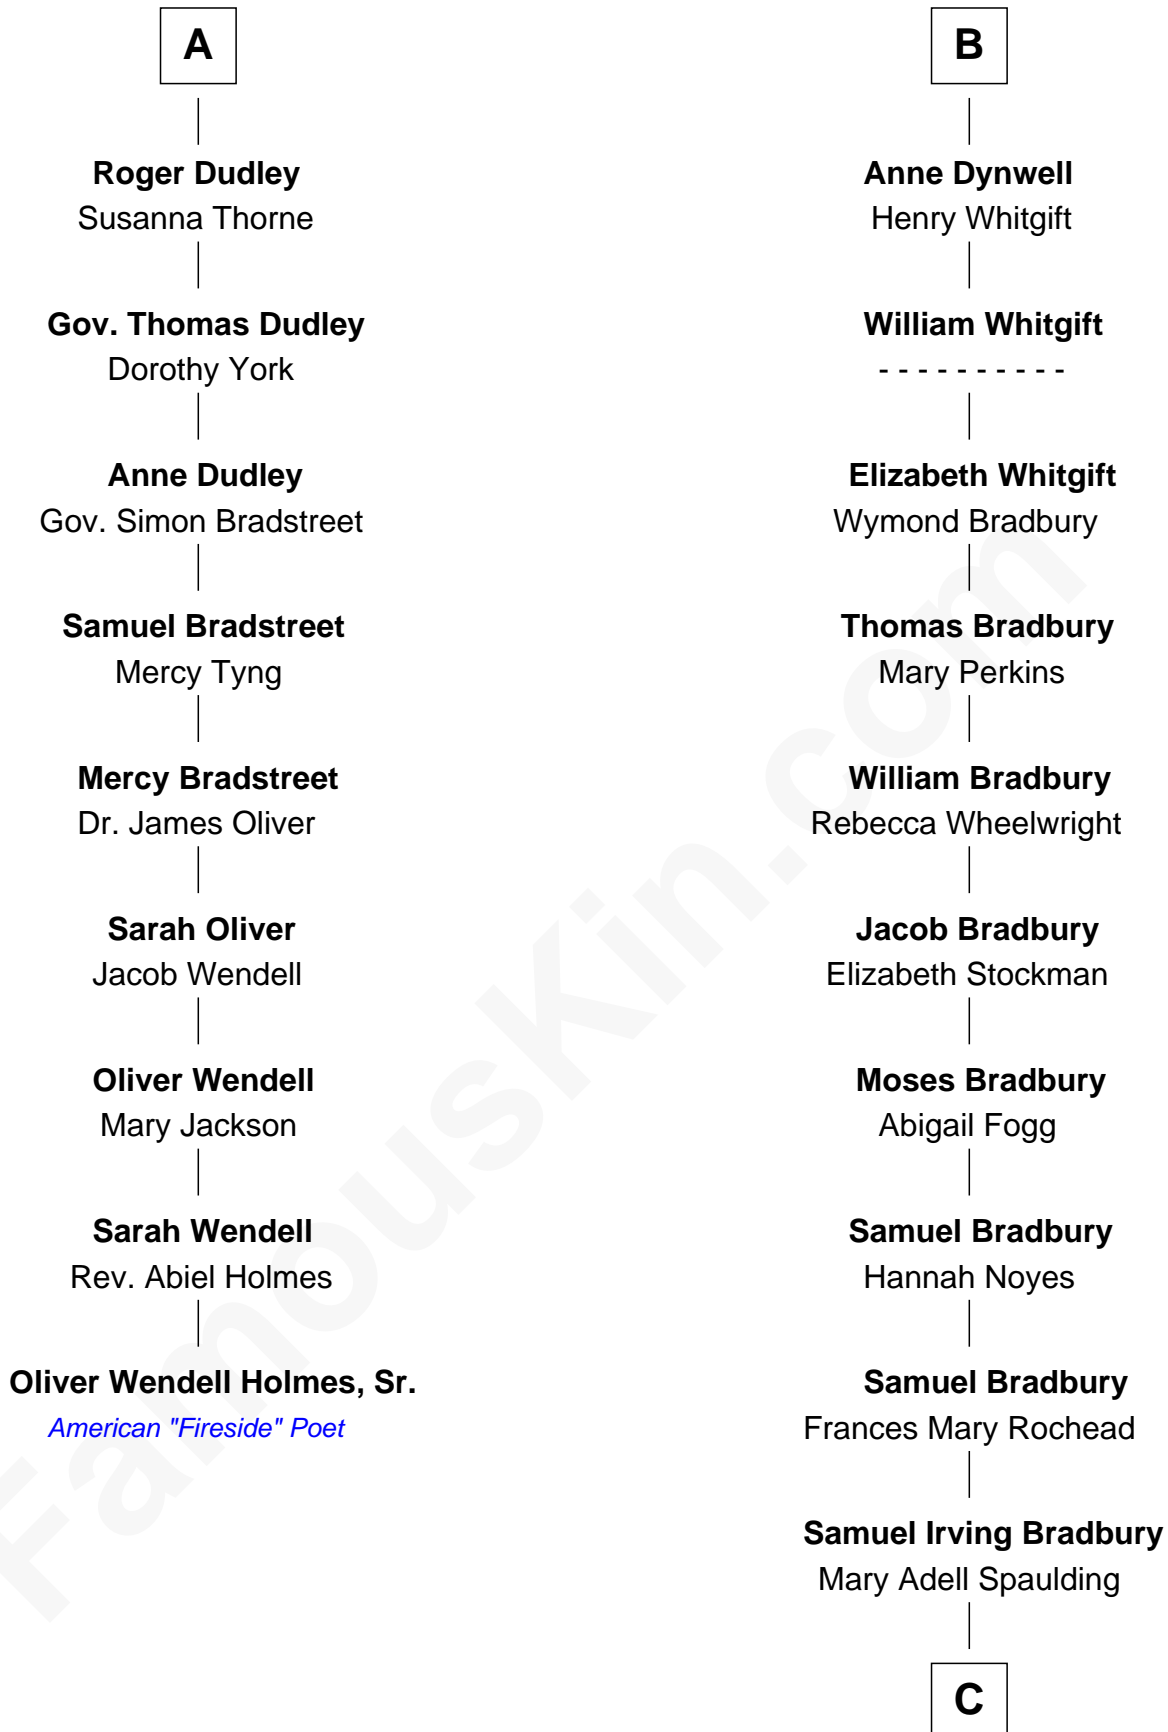

FamousKin.com
Relationship Chart of
Oliver Wendell Holmes, Sr.
American "Fireside" Poet

15th cousin 4 times removed of

Ray Bradbury
Author of The Martian Chronicles

C

—
Samuel Hinkston Bradbury

Minnie Alice Davis

—
Leonard Spaulding Bradbury

Esther Marie Moberg

—
Ray Bradbury

Author of [The Martian Chronicles](#)

FamousKin.com