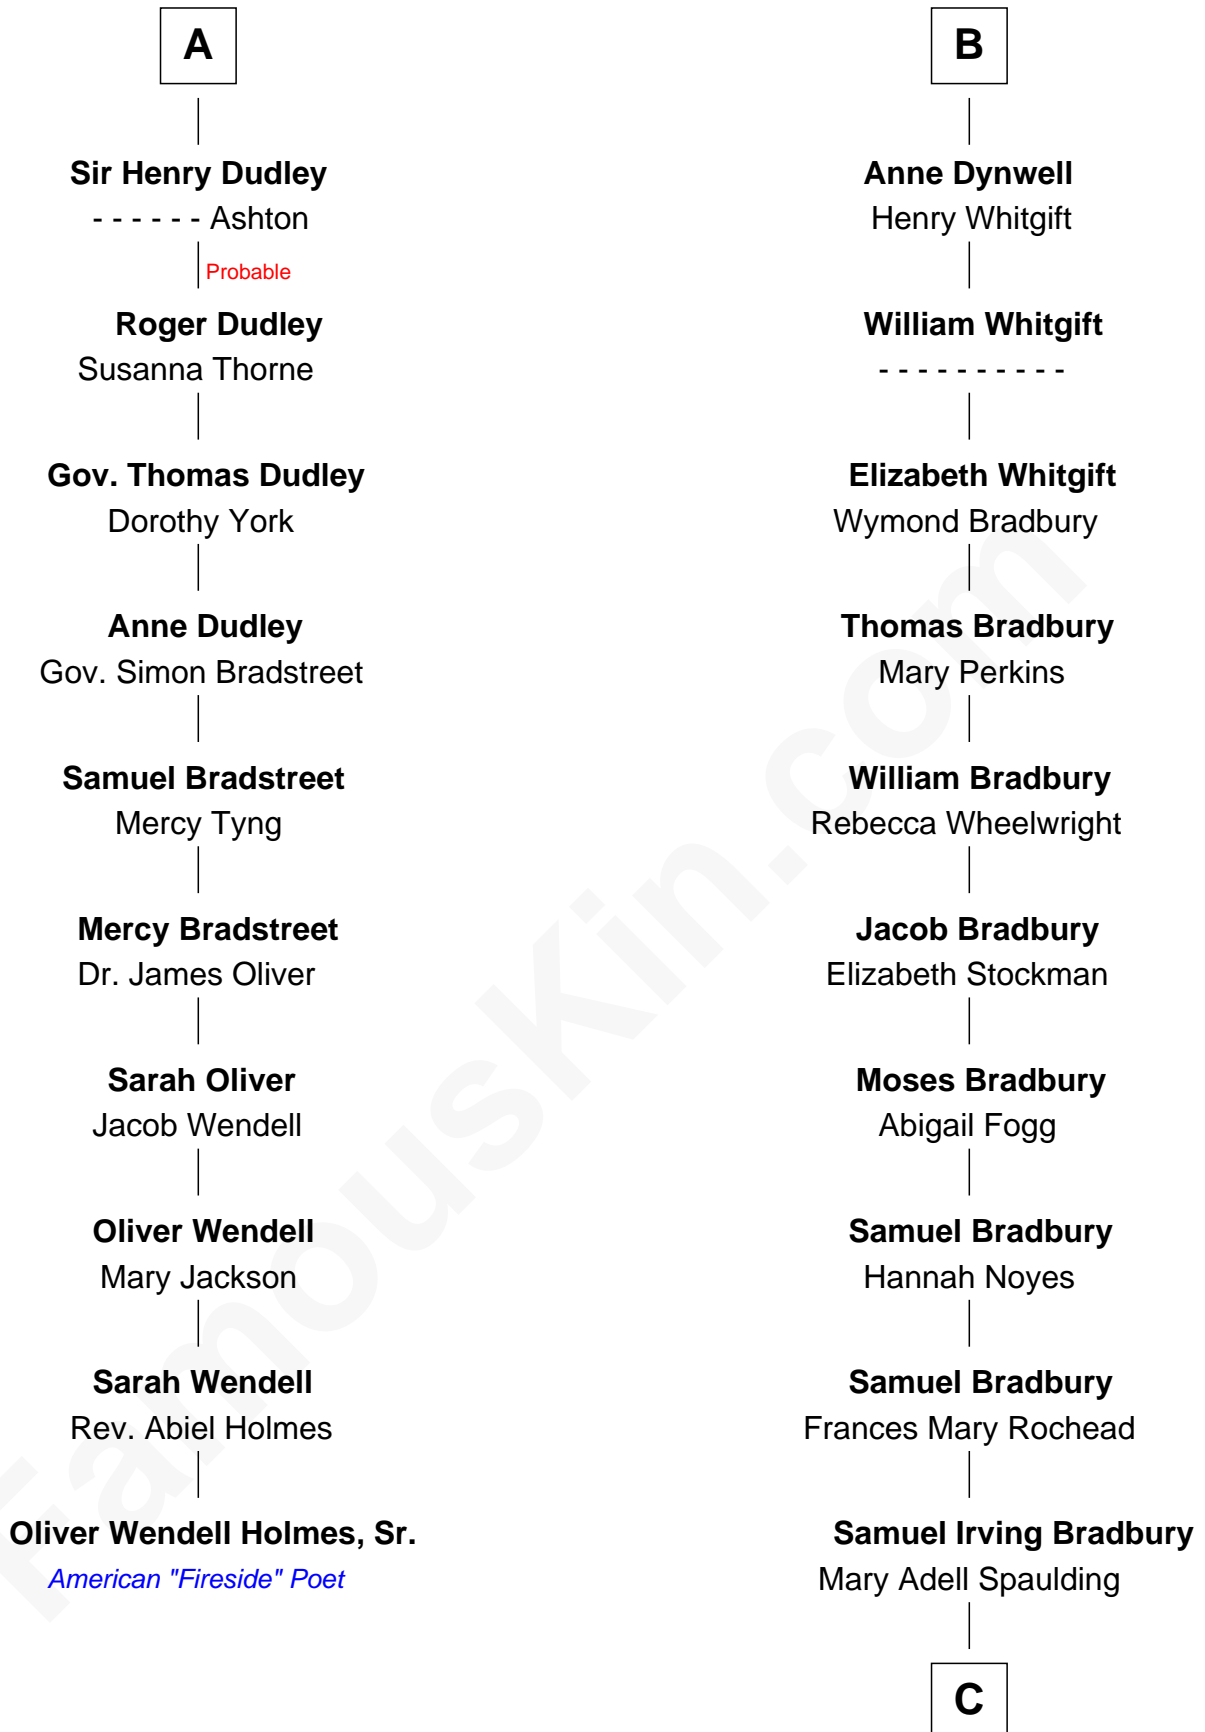

FamousKin.com
Relationship Chart of
Oliver Wendell Holmes, Sr.
American "Fireside" Poet

16th cousin 3 times removed of

Ray Bradbury
Author of The Martian Chronicles

C

Samuel Hinkston Bradbury

Minnie Alice Davis

Leonard Spaulding Bradbury

Esther Marie Moberg

Ray Bradbury

Author of The Martian Chronicles

FamousKin.com