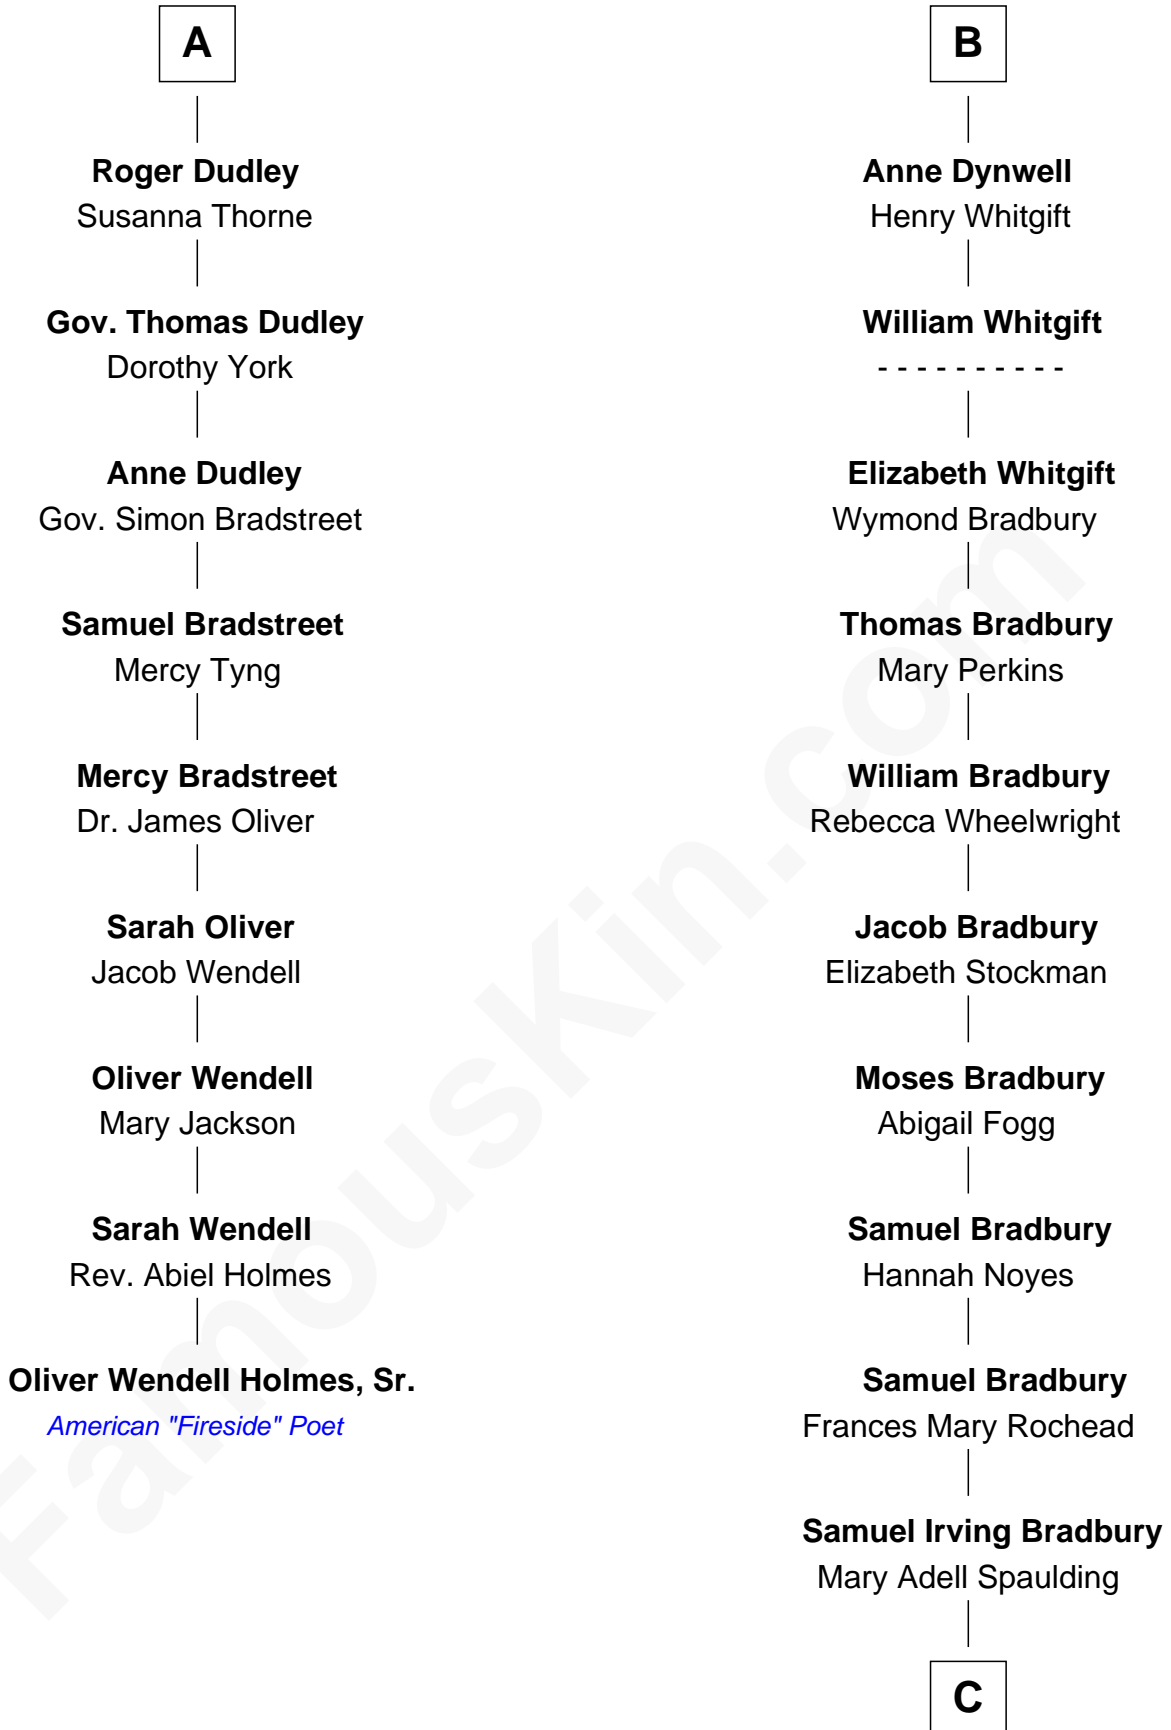

FamousKin.com
Relationship Chart of
Oliver Wendell Holmes, Sr.
American "Fireside" Poet

15th cousin 4 times removed of

Ray Bradbury
Author of The Martian Chronicles

C

Samuel Hinkston Bradbury

Minnie Alice Davis

Leonard Spaulding Bradbury

Esther Marie Moberg

Ray Bradbury

Author of The Martian Chronicles

FamousKin.com