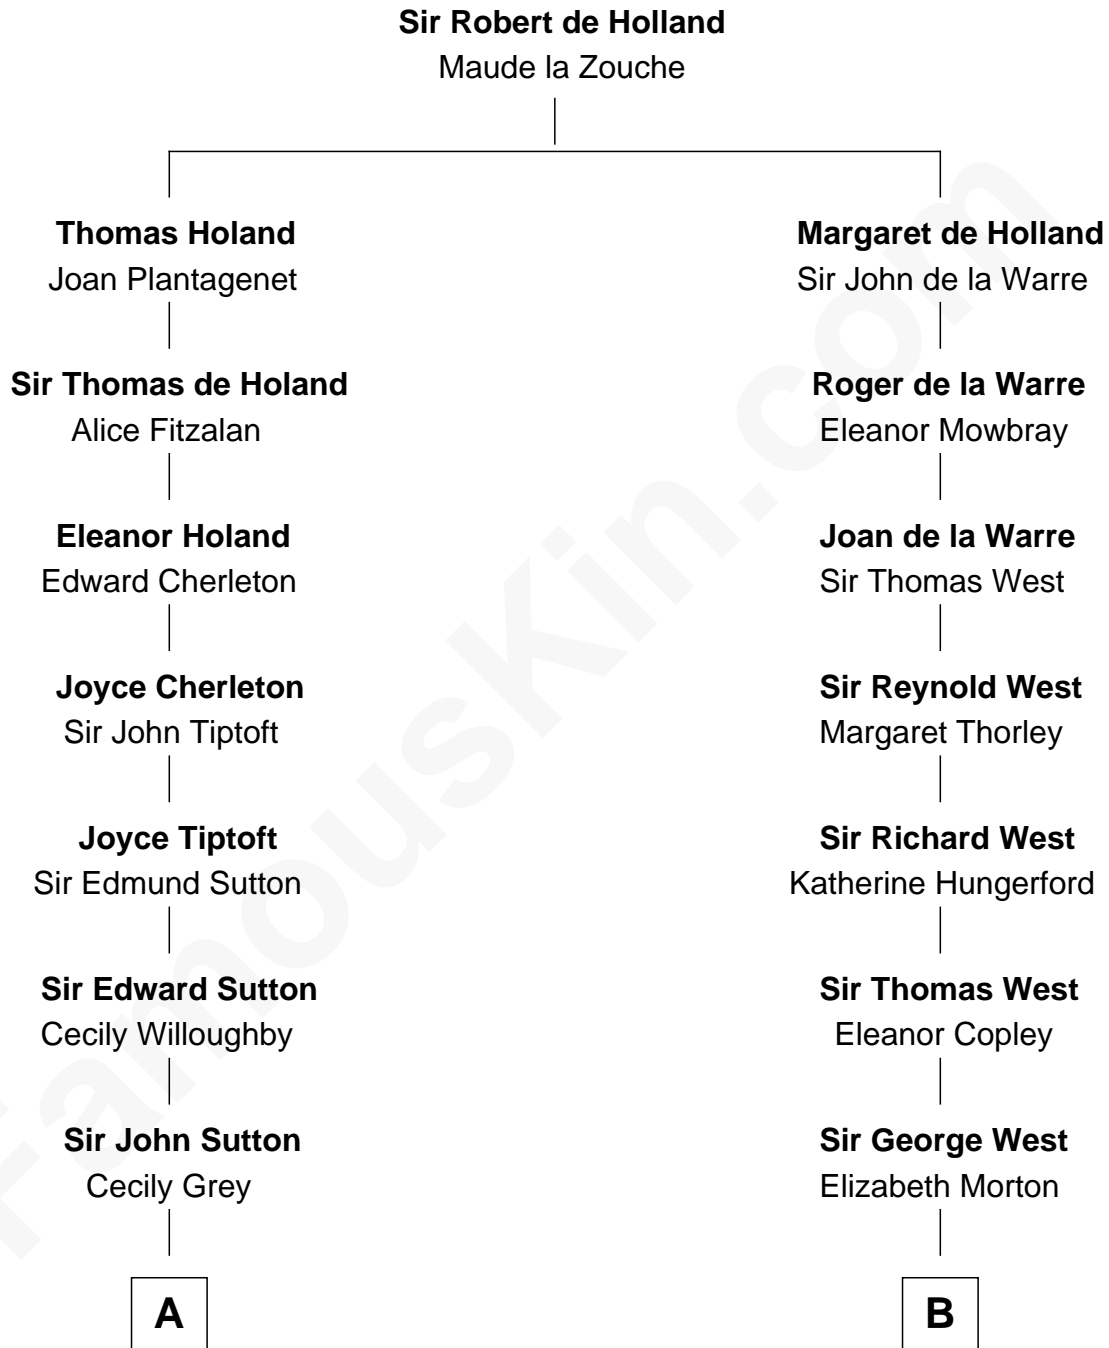

FamousKin.com
Relationship Chart of
Oliver Wendell Holmes, Sr.
American "Fireside" Poet

16th cousin 3 times removed of

Ray Bradbury
Author of The Martian Chronicles

C

—
Samuel Hinkston Bradbury

Minnie Alice Davis

—
Leonard Spaulding Bradbury

Esther Marie Moberg

—
Ray Bradbury

Author of [The Martian Chronicles](#)

FamousKin.com