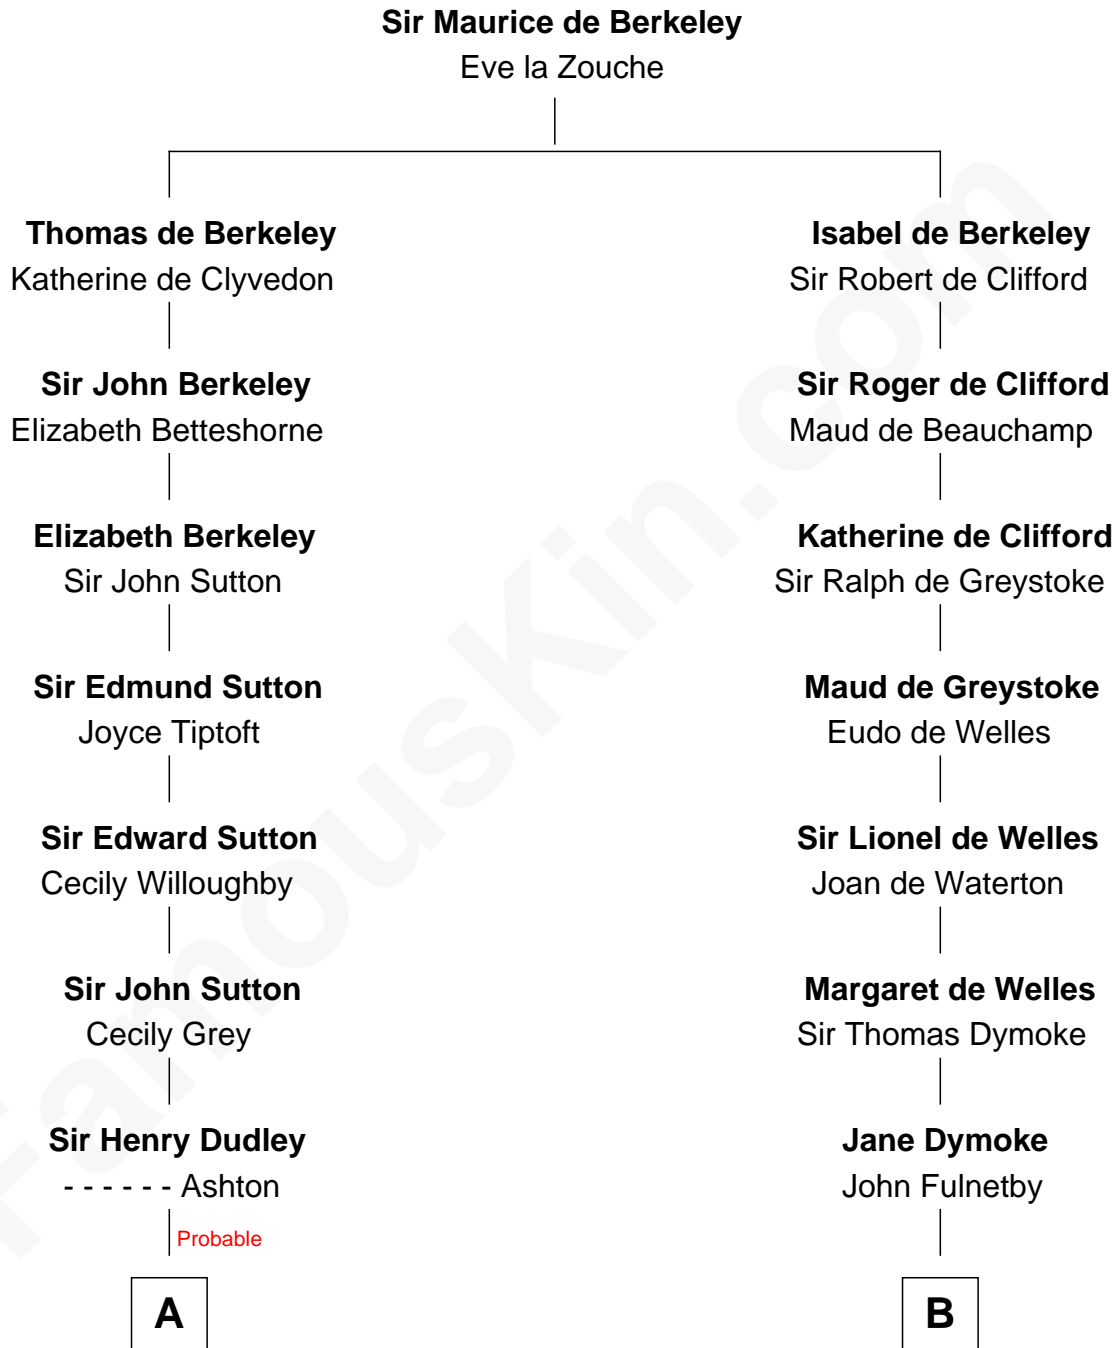

**FamousKin.com**  
**Relationship Chart of**  
**Oliver Wendell Holmes, Sr.**  
*American "Fireside" Poet*

15th cousin 5 times removed of

**Ray Bradbury**  
*Author of The Martian Chronicles*

**C**

—  
**Samuel Irving Bradbury**

Mary Adell Spaulding

—  
**Samuel Hinkston Bradbury**

Minnie Alice Davis

—  
**Leonard Spaulding Bradbury**

Esther Marie Moberg

—  
**Ray Bradbury**

*Author of [The Martian Chronicles](#)*