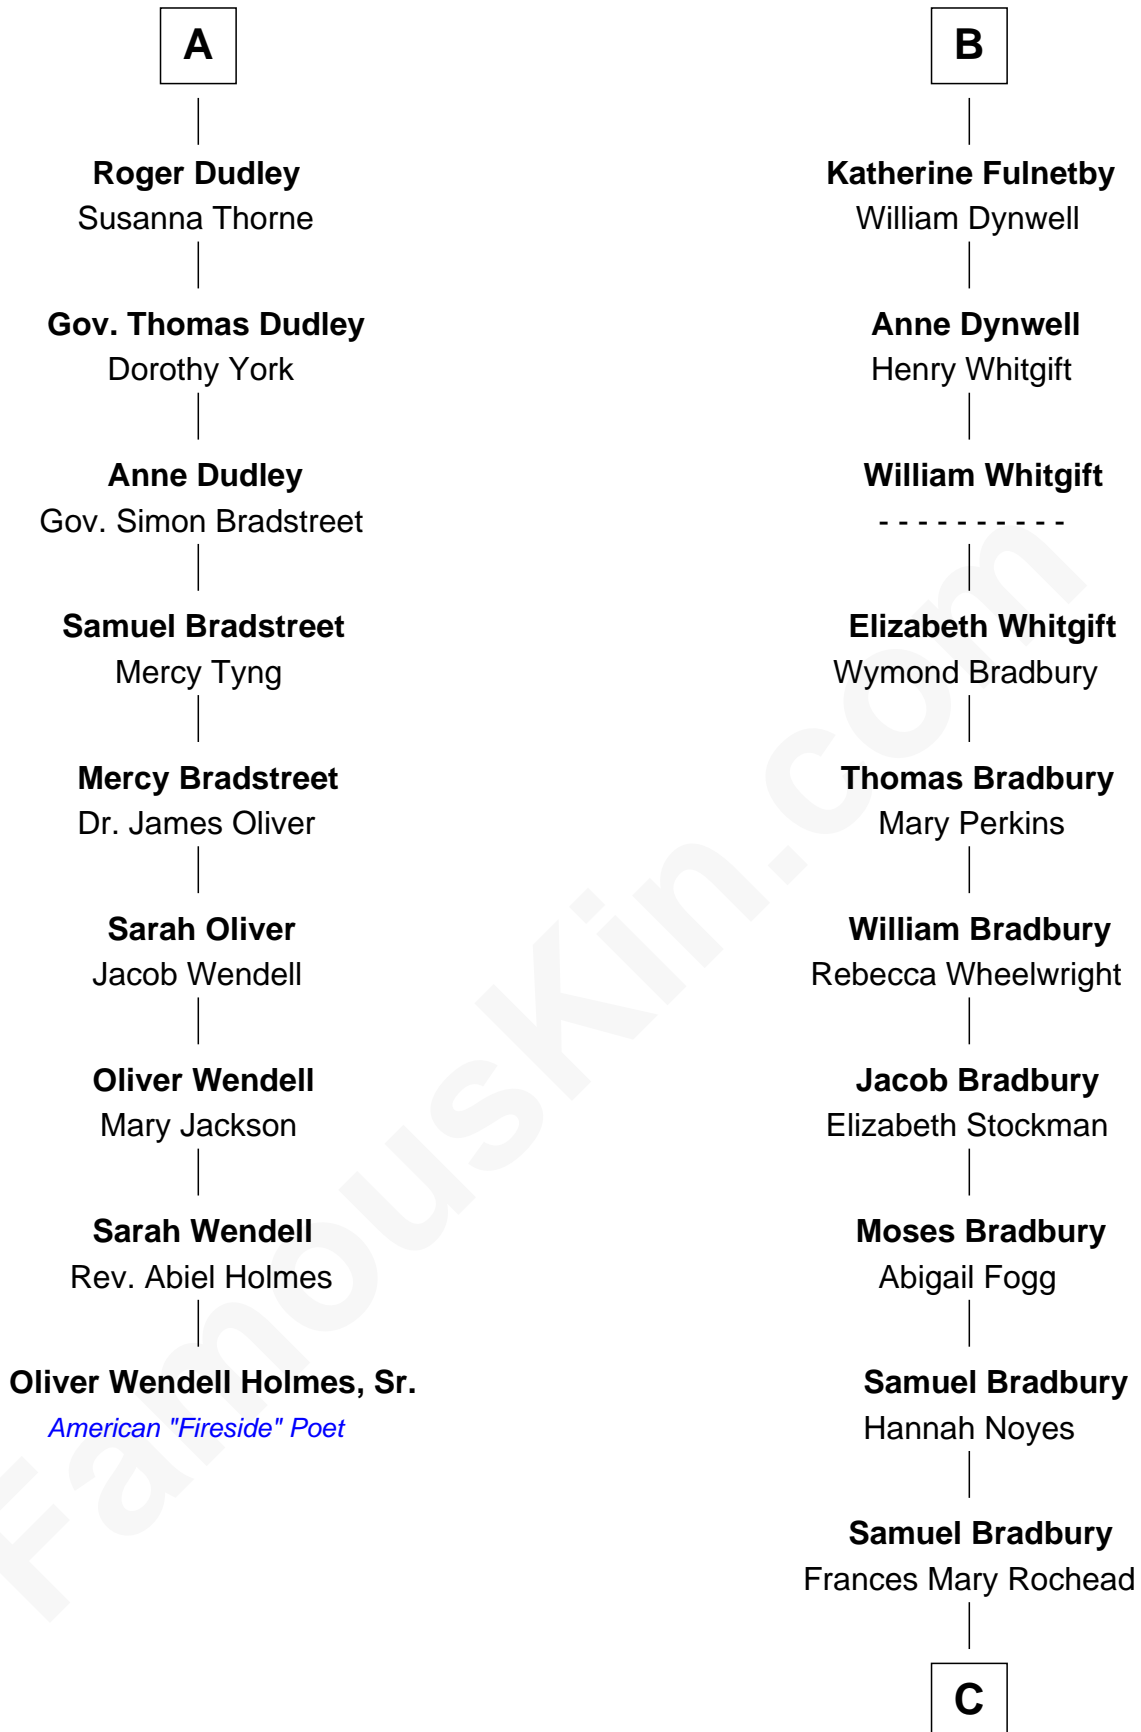

**FamousKin.com**  
**Relationship Chart of**  
**Oliver Wendell Holmes, Sr.**  
*American "Fireside" Poet*

15th cousin 5 times removed of

**Ray Bradbury**  
*Author of The Martian Chronicles*

**C**

—  
**Samuel Irving Bradbury**

Mary Adell Spaulding

—  
**Samuel Hinkston Bradbury**

Minnie Alice Davis

—  
**Leonard Spaulding Bradbury**

Esther Marie Moberg

—  
**Ray Bradbury**

*Author of [The Martian Chronicles](#)*