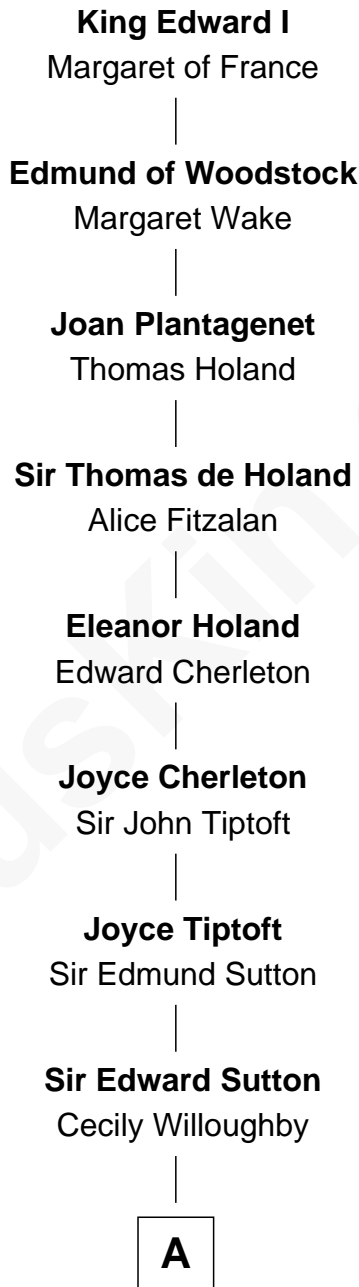

FamousKin.com

Relationship Chart of Oliver Wendell Holmes, Sr.

American "Fireside" Poet

16th Great-grandson of

King Edward I

King of England

A

—
Sir John Sutton

Cecily Grey

—
Sir Henry Dudley

----- Ashton

| Probable

Roger Dudley

Susanna Thorne

—
Gov. Thomas Dudley

Dorothy York

—
Anne Dudley

Gov. Simon Bradstreet

—
Samuel Bradstreet

Mercy Tyng

—
Mercy Bradstreet

Dr. James Oliver

—
Sarah Oliver

Jacob Wendell