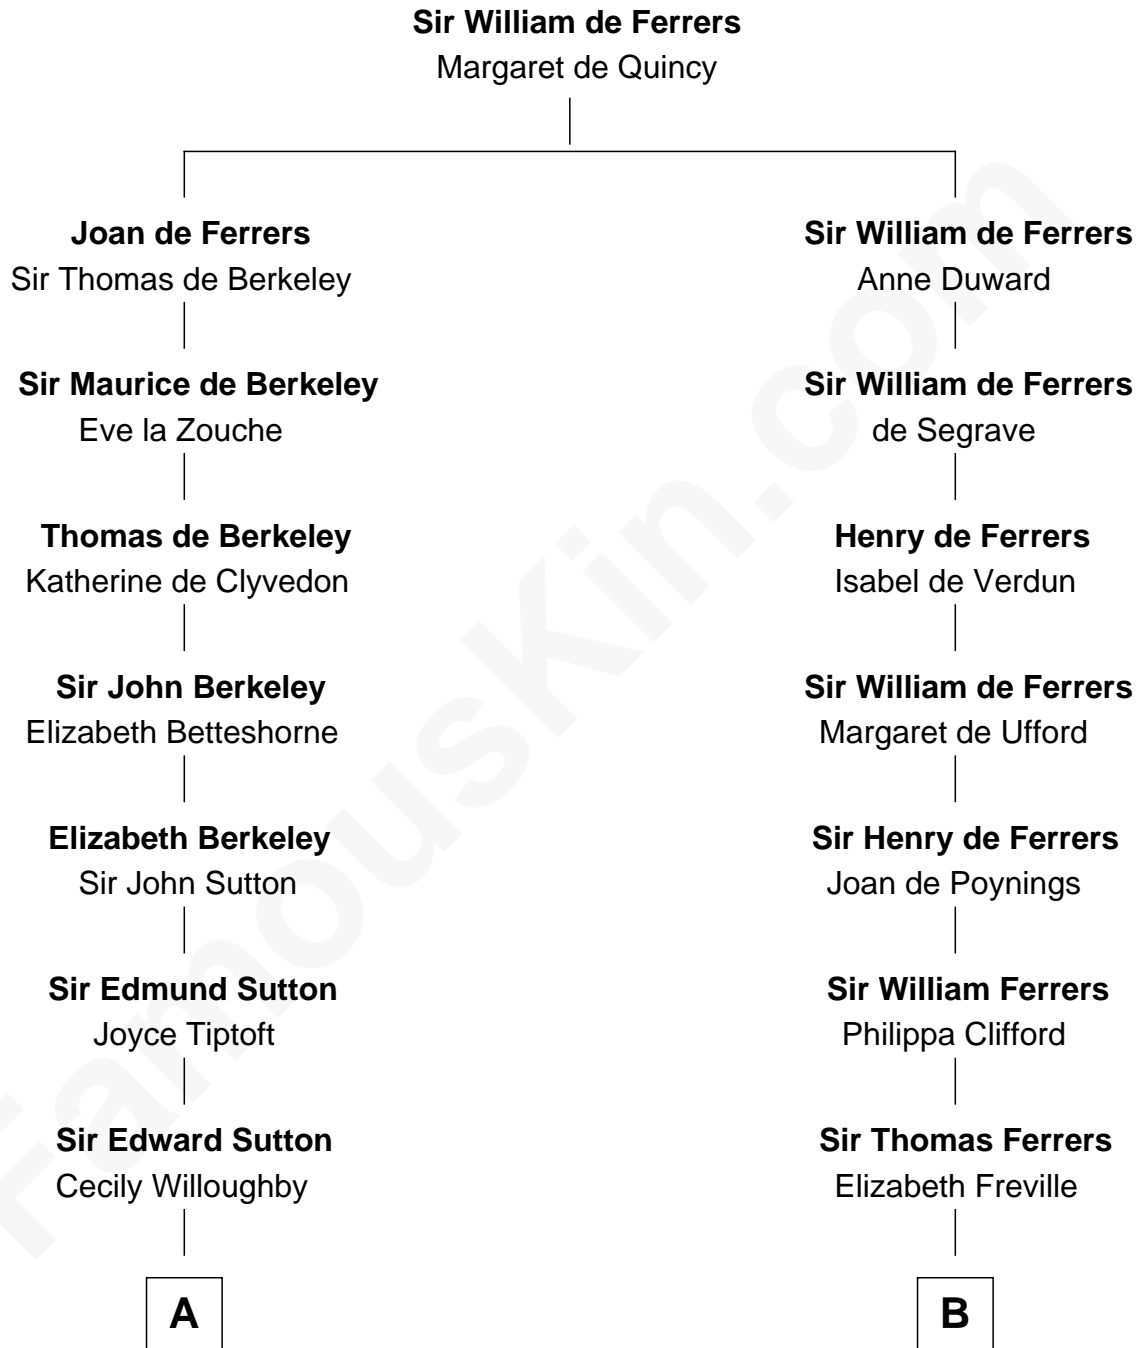

FamousKin.com
Relationship Chart of
Oliver Wendell Holmes, Sr.
American "Fireside" Poet

17th cousin 2 times removed of

Hetty Green
"The Witch of Wall Street"

C

Gideon Howland
Mehitable Howland

Abby Slocum Howland
Edward Mott Robinson

Hetty Green

"The Witch of Wall Street"

FamousKin.com