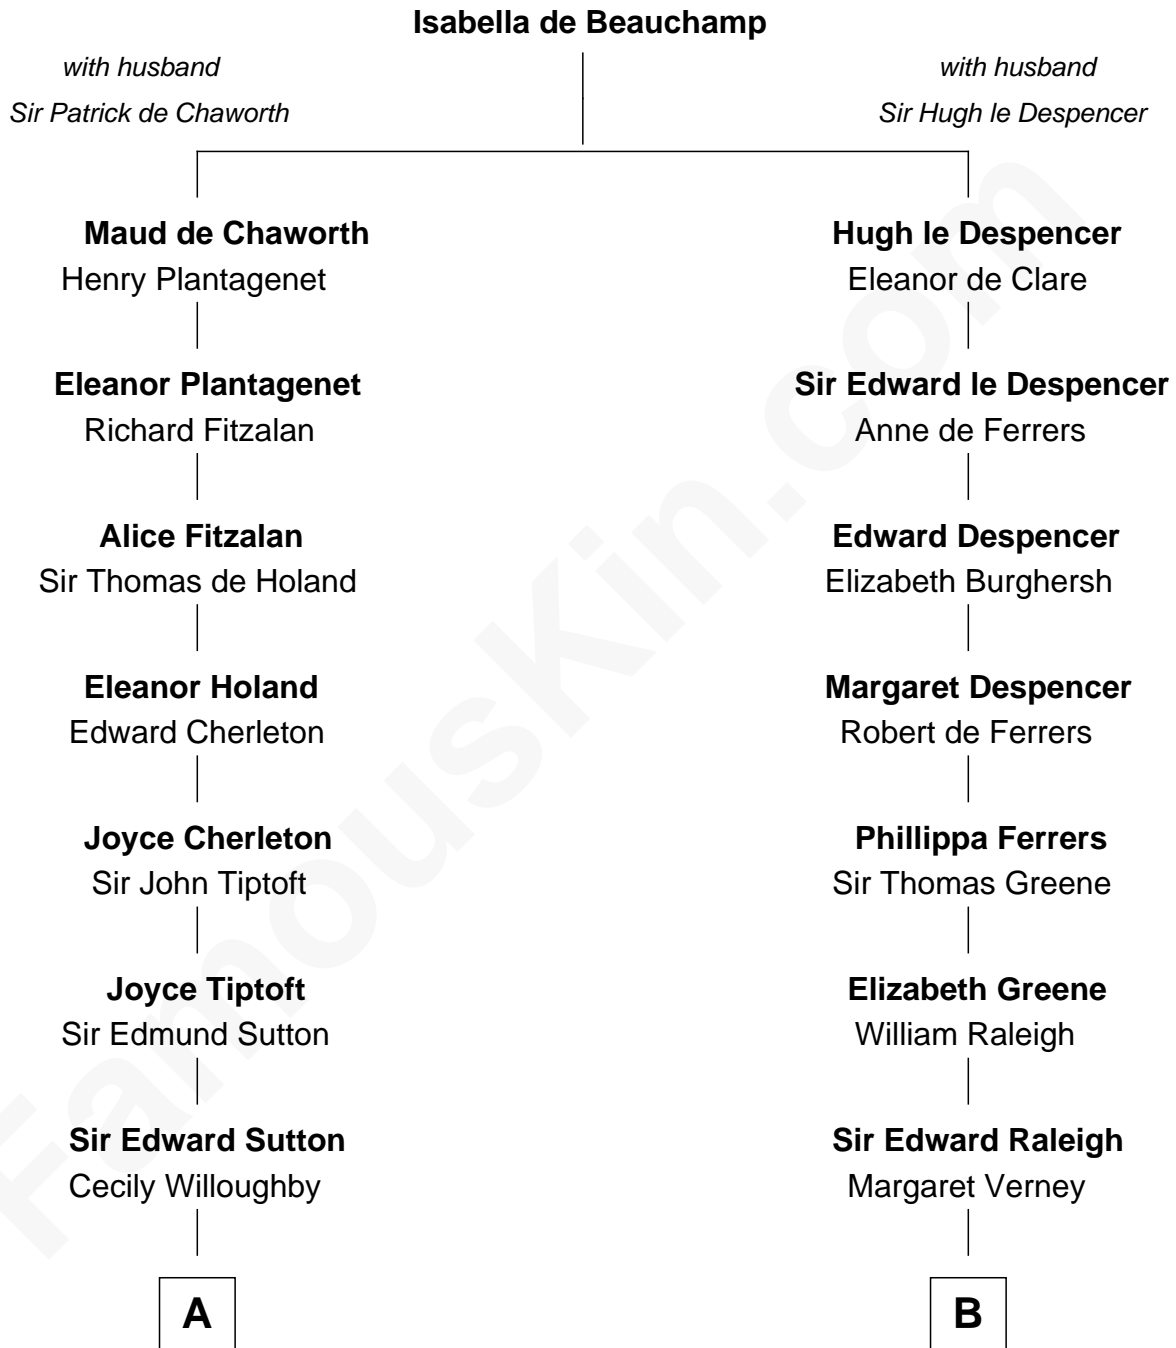

FamousKin.com
Relationship Chart of
Oliver Wendell Holmes, Sr.
American "Fireside" Poet

17th cousin 2 times removed of

Shanghai Pierce
Texas Cattleman

C

—
Susanna Stoddard

Isaac Pearce
—

Jonathan D. Pearce

Hanna Phillips Head
—

Shanghai Pierce

Texas Cattleman

FamousKin.com