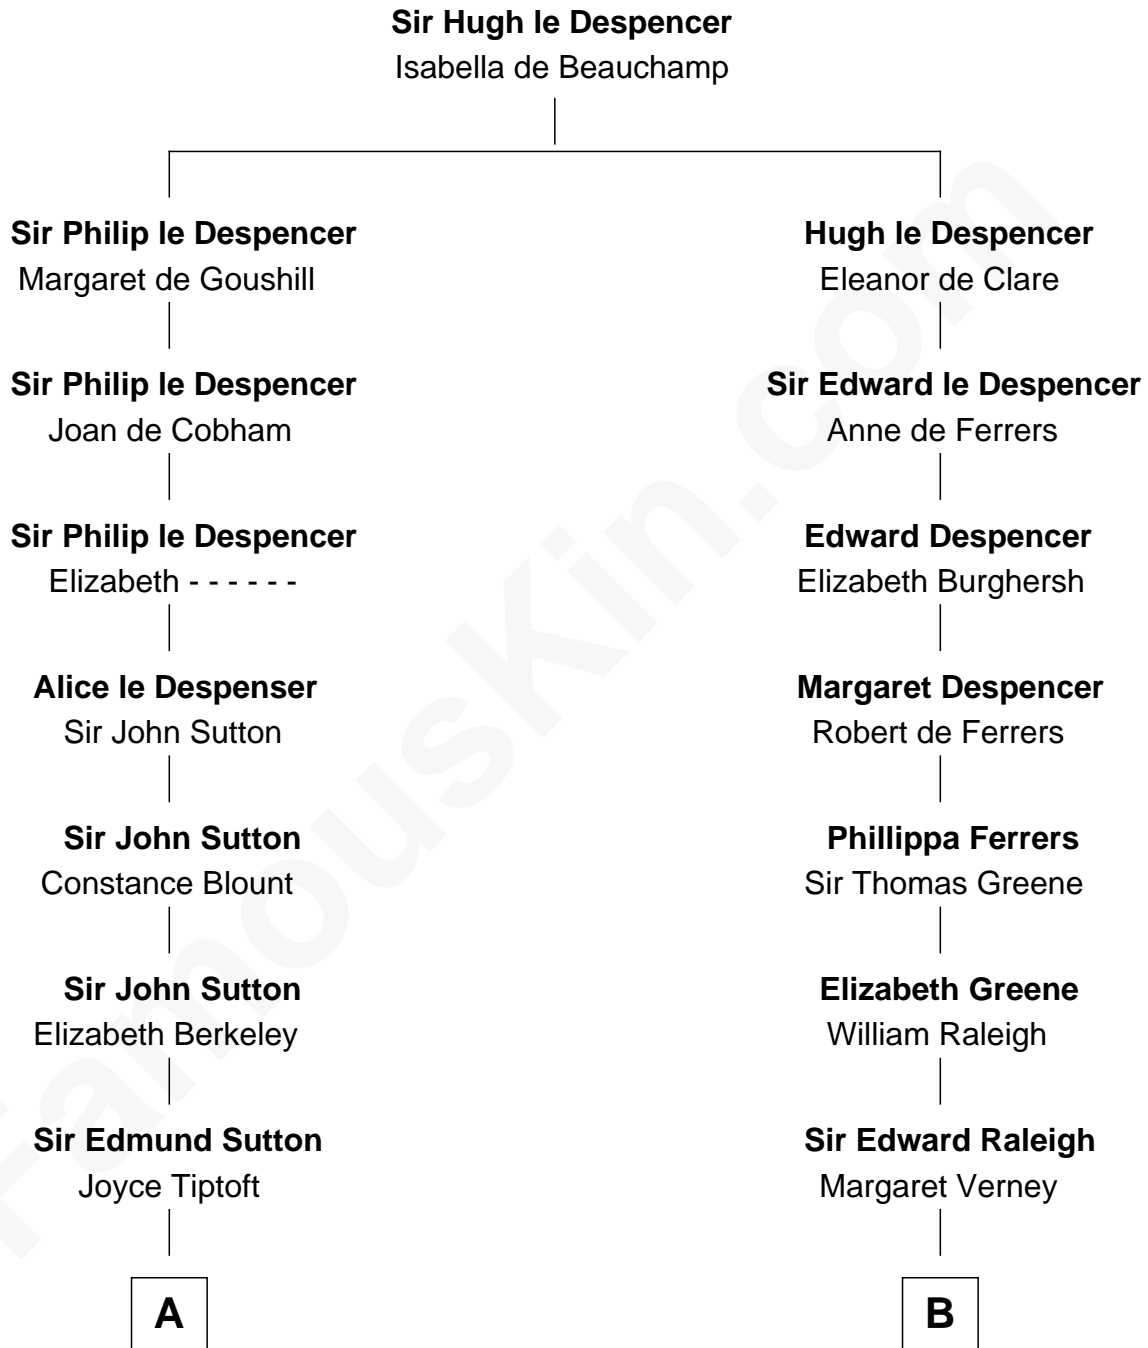

**FamousKin.com**  
**Relationship Chart of**  
**Oliver Wendell Holmes, Sr.**  
*American "Fireside" Poet*

18th cousin 1 time removed of

**Shanghai Pierce**  
*Texas Cattleman*

**C**

**Sarah Wendell**  
Rev. Abiel Holmes

**Oliver Wendell Holmes, Sr.**  
*American "Fireside" Poet*

**D**

**Susanna Stoddard**  
Isaac Pearce

**Jonathan D. Pearce**  
Hanna Phillips Head

**Shanghai Pierce**  
*Texas Cattleman*

FamousKin.com