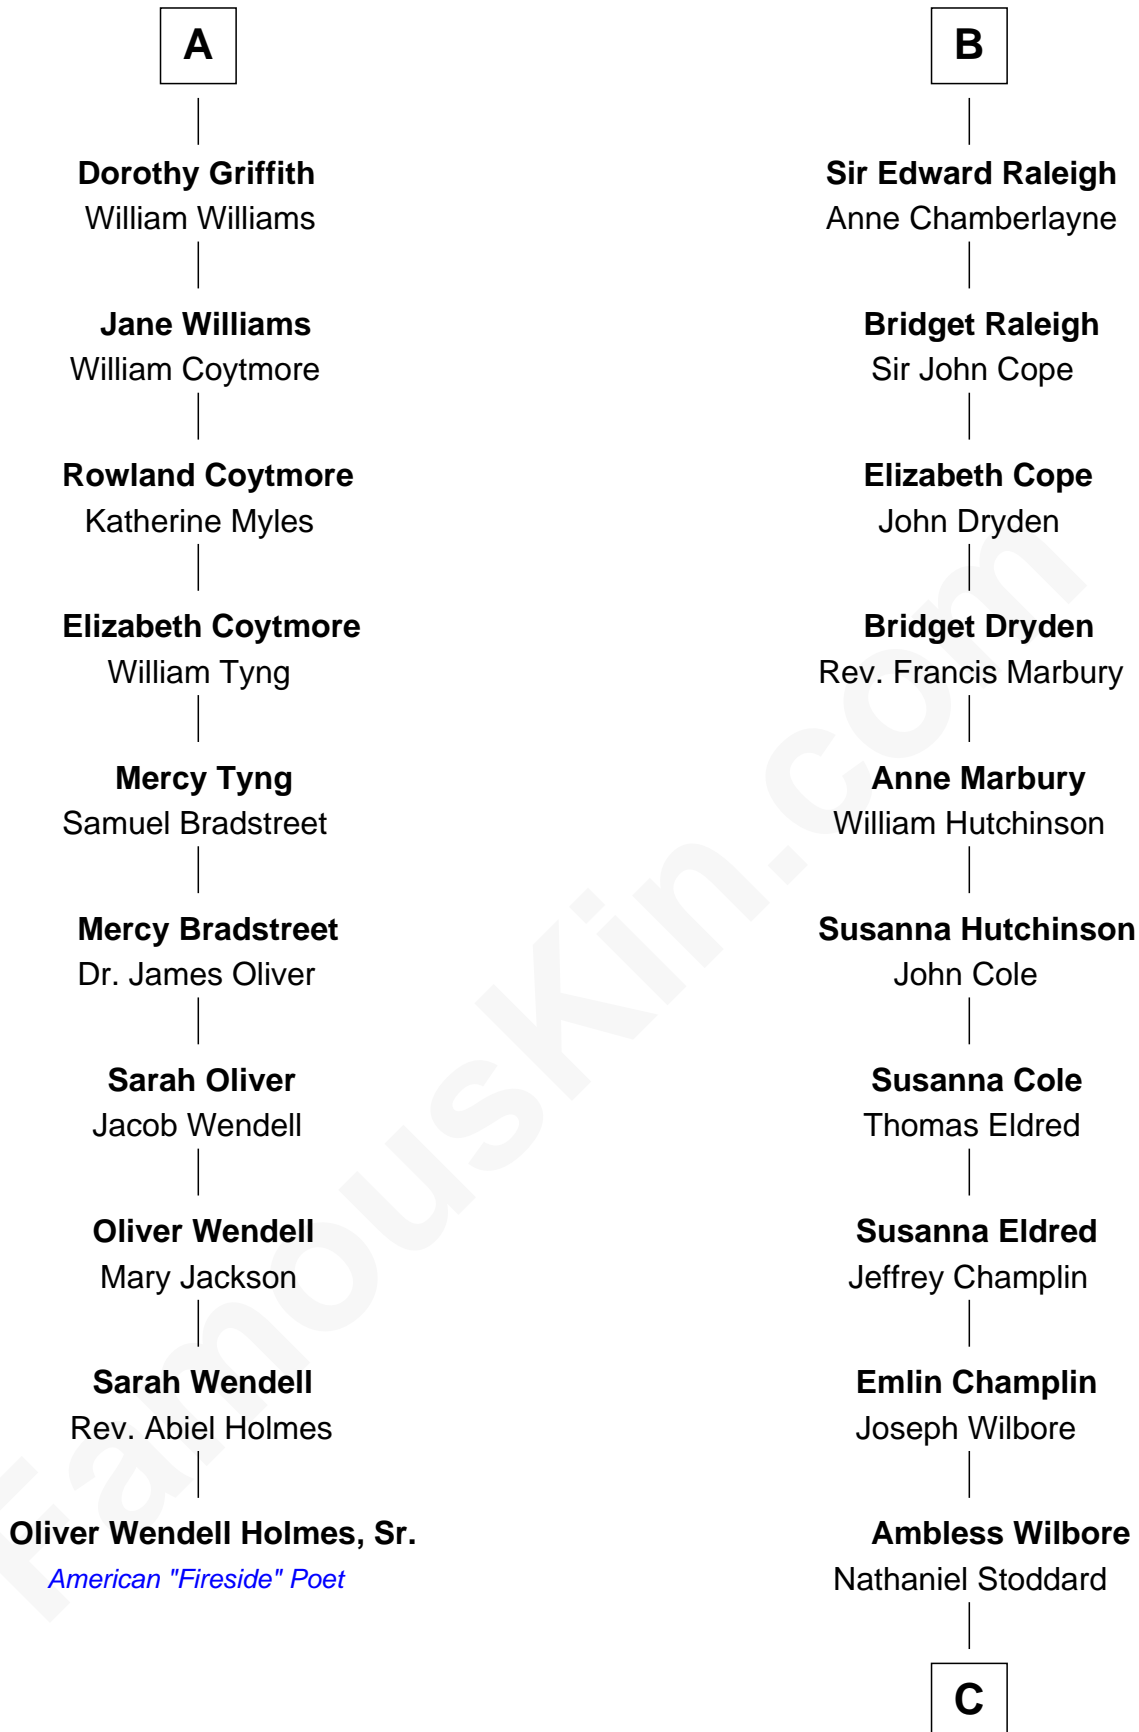

FamousKin.com
Relationship Chart of
Oliver Wendell Holmes, Sr.
American "Fireside" Poet

16th cousin 3 times removed of

Shanghai Pierce
Texas Cattleman

Humphrey de Bohun
 Elizabeth Plantagenet

Sir William de Bohun
 Elizabeth de Badlesmere

Eleanor de Bohun
 Sir James le Boteler

Elizabeth de Bohun
 Sir Richard Fitzalan

Pernel le Boteler
 Sir Gilbert Talbot

Elizabeth Fitzalan
 Sir Robert Goushill

Sir Richard Talbot
 Ankaret le Strange

Joan Goushill
 Sir Thomas Stanley

Mary Talbot
 Sir Thomas Greene

Margaret Stanley
 Sir William Troutbeck

Sir Thomas Greene
 Phillippa Ferrers

Joan Troutbeck
 Sir William Griffith

Elizabeth Greene
 William Raleigh

Sir William Griffith
 Jane Stradling

Sir Edward Raleigh
 Margaret Verney

A

B

C

Susanna Stoddard

Isaac Pearce

Jonathan D. Pearce

Hanna Phillips Head