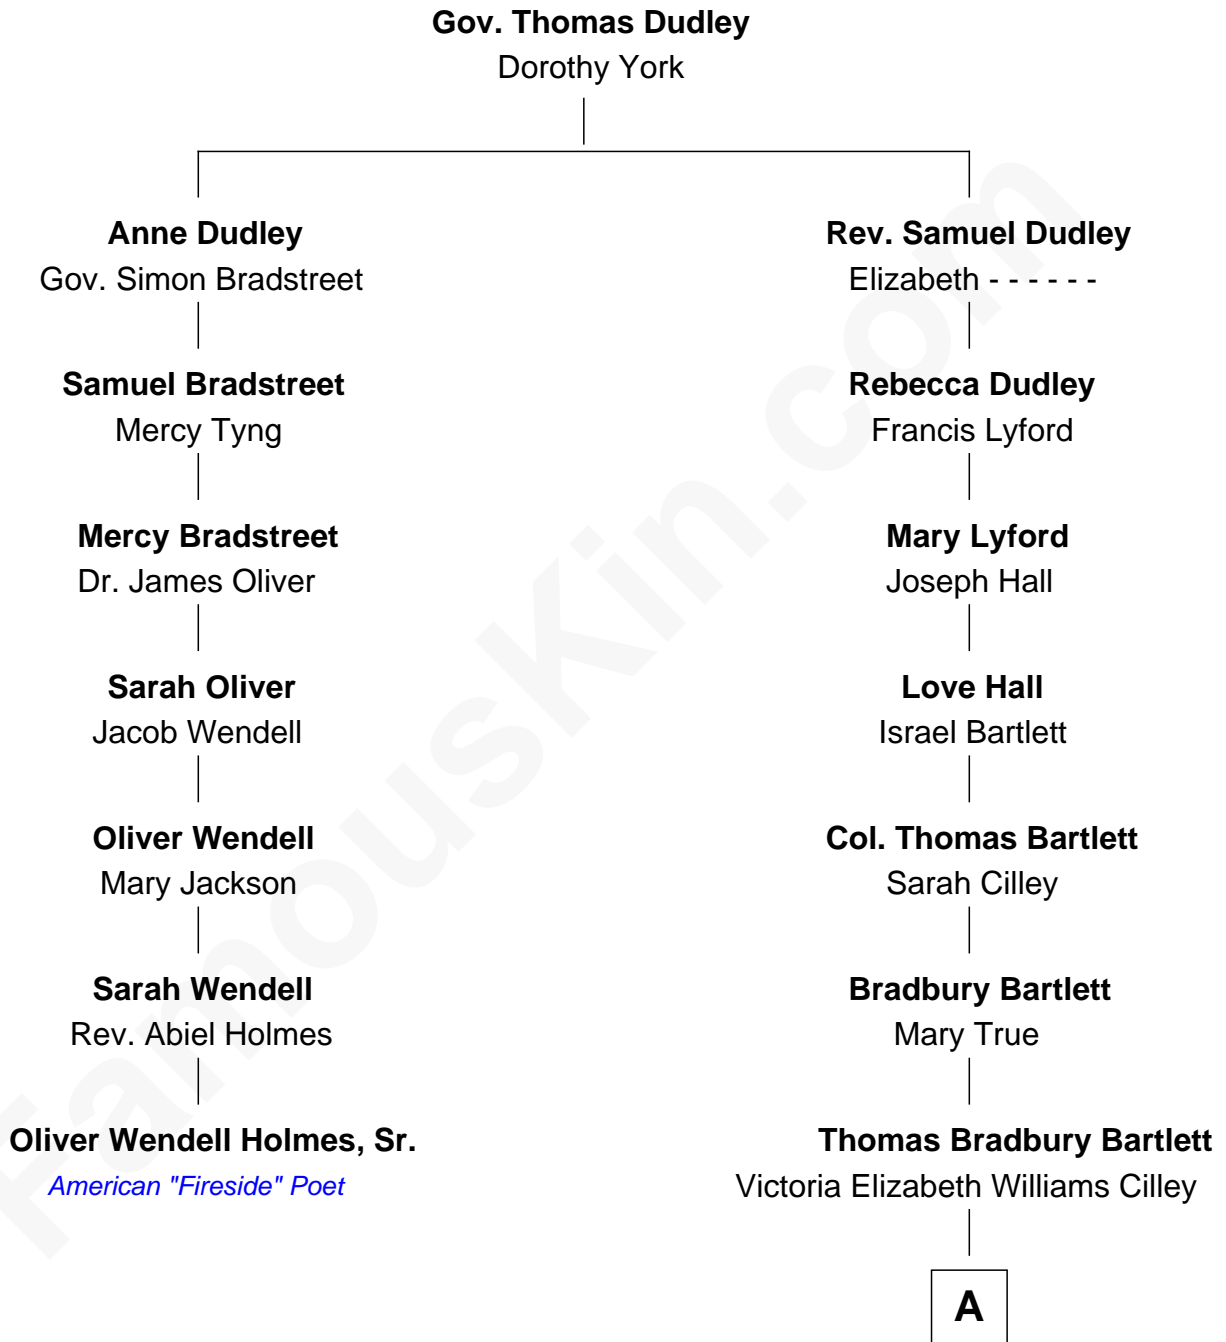

FamousKin.com
Relationship Chart of
Oliver Wendell Holmes, Sr.
American "Fireside" Poet

6th cousin 3 times removed of
Alan Shepard
Mercury and Apollo Astronaut

A

Annie Elizabeth Bartlett
Frederick Johnson Shepard

Alan Bartlett Shepard
Pauline Renza Emerson

Alan Shepard
Mercury and Apollo Astronaut

FamousKin.com