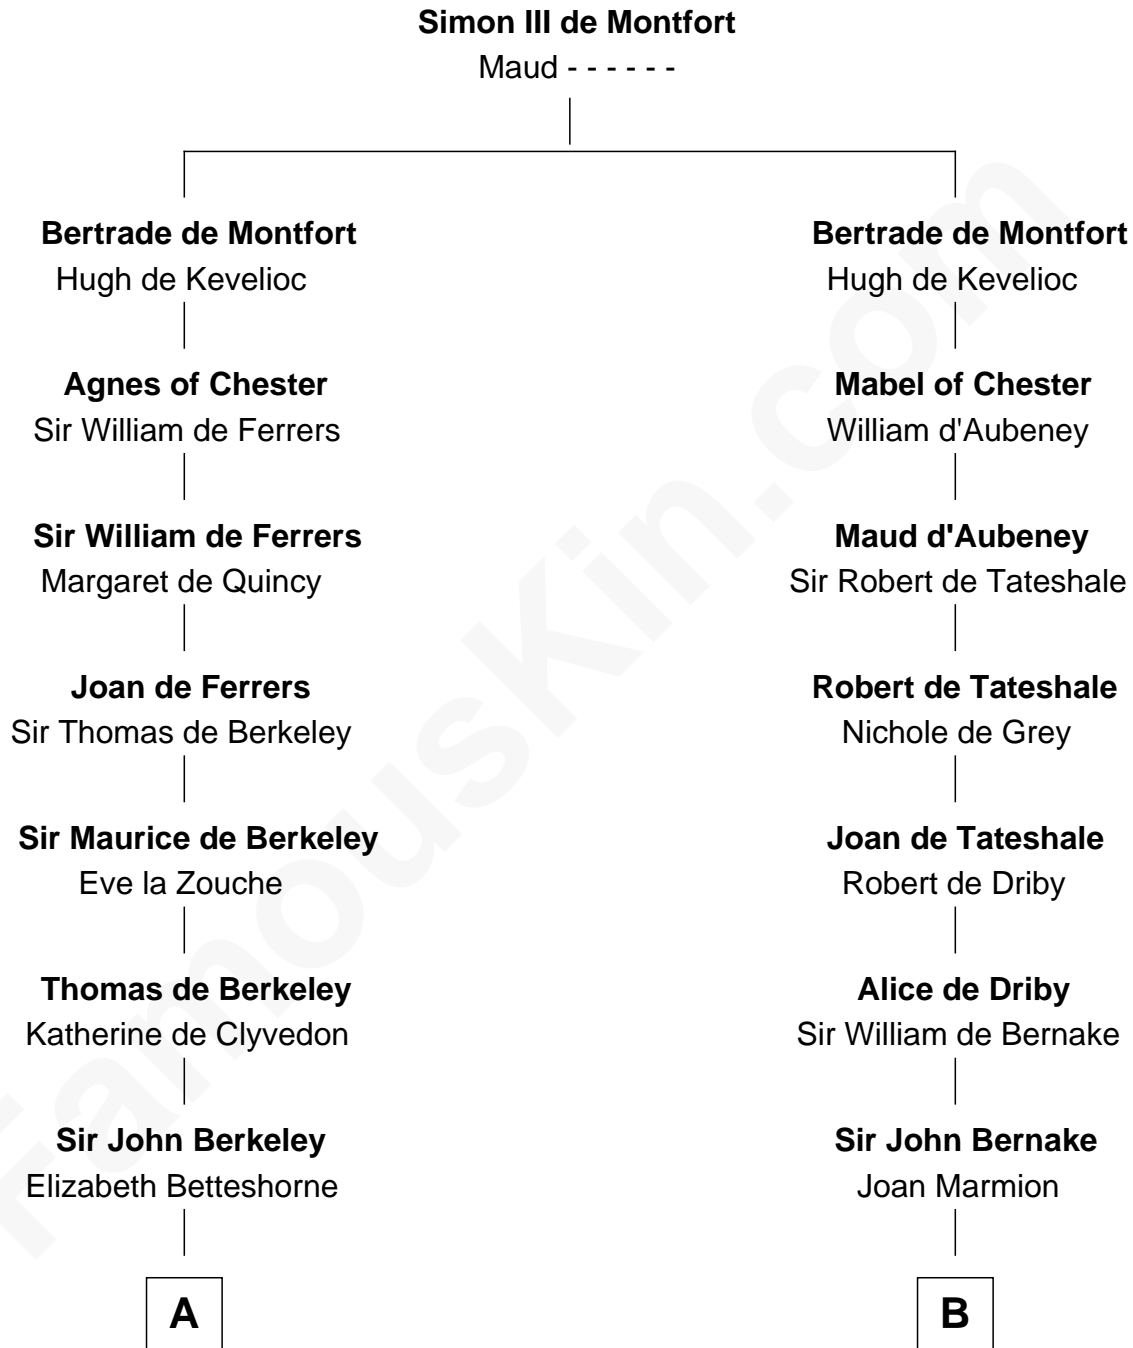

**FamousKin.com**  
**Relationship Chart of**  
**Oliver Wendell Holmes, Sr.**  
*American "Fireside" Poet*

20th cousin 1 time removed of  
**John Quincy Adams**  
*6th U.S. President*

**C**

**Sarah Oliver**  
Jacob Wendell

**Oliver Wendell**  
Mary Jackson

**Sarah Wendell**  
Rev. Abiel Holmes

**Oliver Wendell Holmes, Sr.**  
*American "Fireside" Poet*

**D**

**Anna Shepard**  
Daniel Quincy

**Col John Quincy**  
Elizabeth Norton