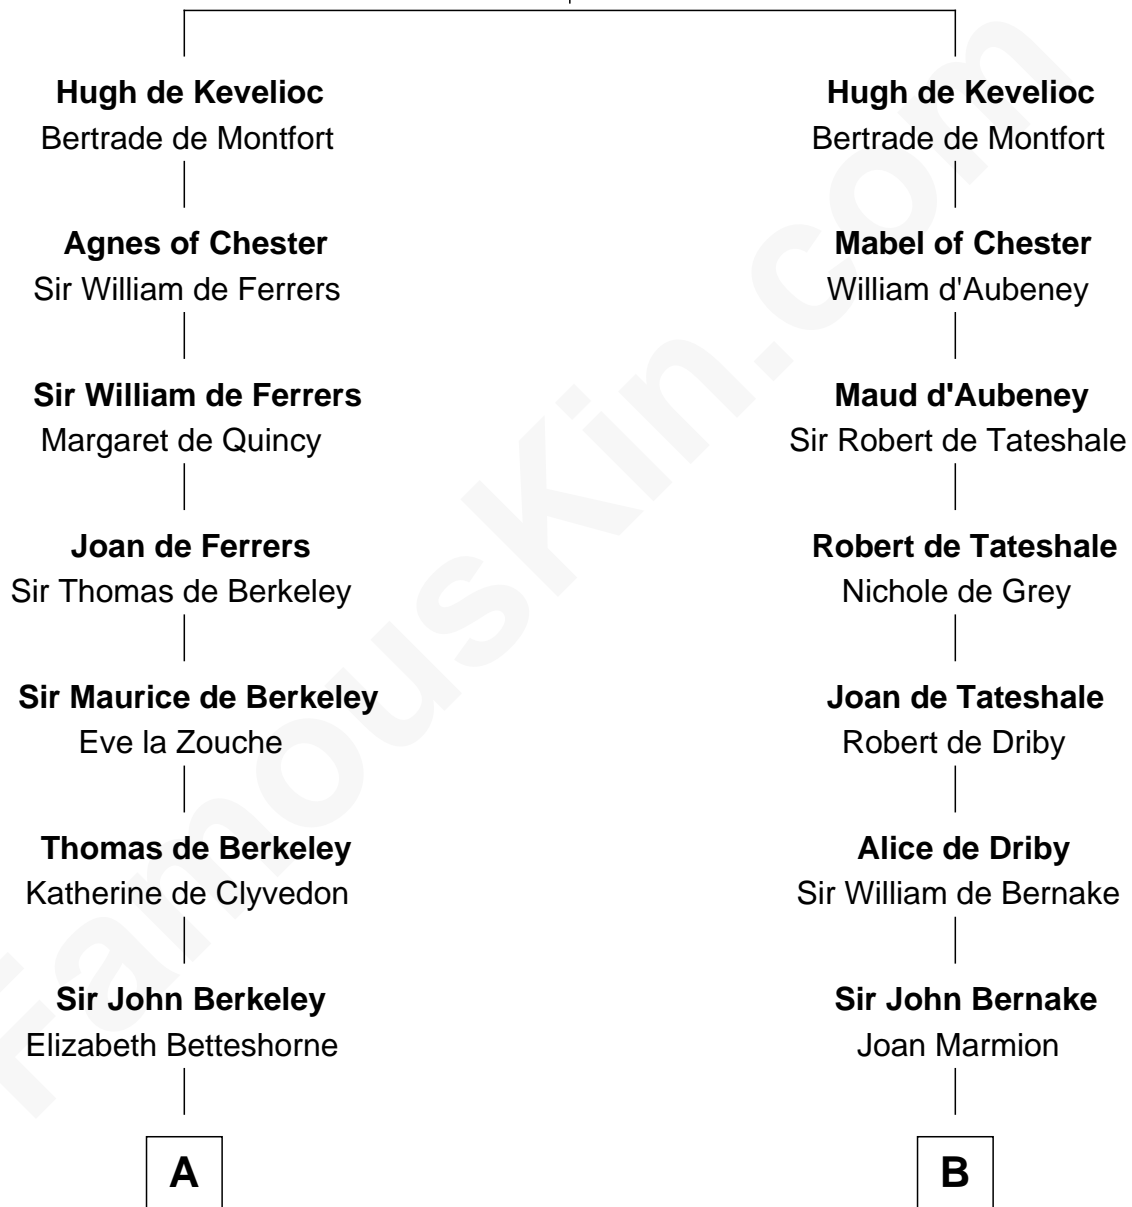

FamousKin.com
Relationship Chart of
Oliver Wendell Holmes, Sr.
American "Fireside" Poet

20th cousin 1 time removed of
John Quincy Adams
6th U.S. President

Sir Ranulf de Gernons
 Maud of Gloucester

C

Sarah Oliver
Jacob Wendell

Oliver Wendell
Mary Jackson

Sarah Wendell
Rev. Abiel Holmes

Oliver Wendell Holmes, Sr.
American "Fireside" Poet

D

Anna Shepard
Daniel Quincy

Col John Quincy
Elizabeth Norton

Elizabeth Quincy
Rev. William Smith