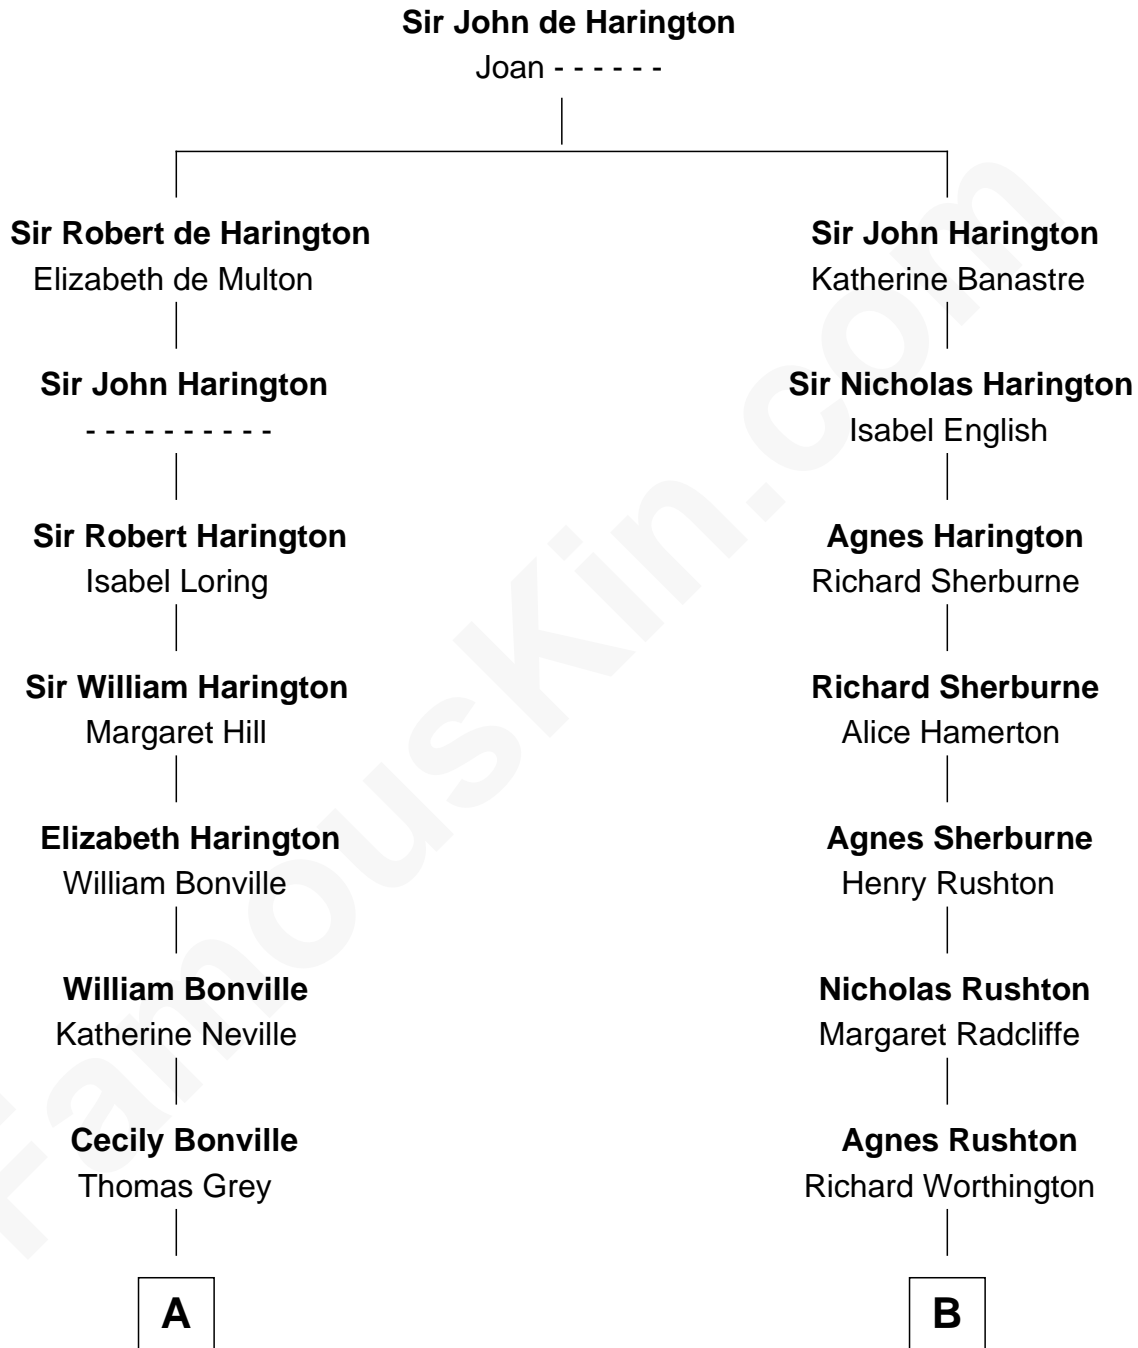

**FamousKin.com**  
**Relationship Chart of**  
**Oliver Wendell Holmes, Sr.**  
*American "Fireside" Poet*

17th cousin 2 times removed of

**Bill Nye**

*TV's The Science Guy*

**C**

—  
**Luther Bertram Nye**

Minnie Wheatley Farr

—  
**Edwin Darby Nye**

Dr. Jacqueline Blanche Jenkins

—  
**Bill Nye**

*TV's The Science Guy*

FamousKin.com