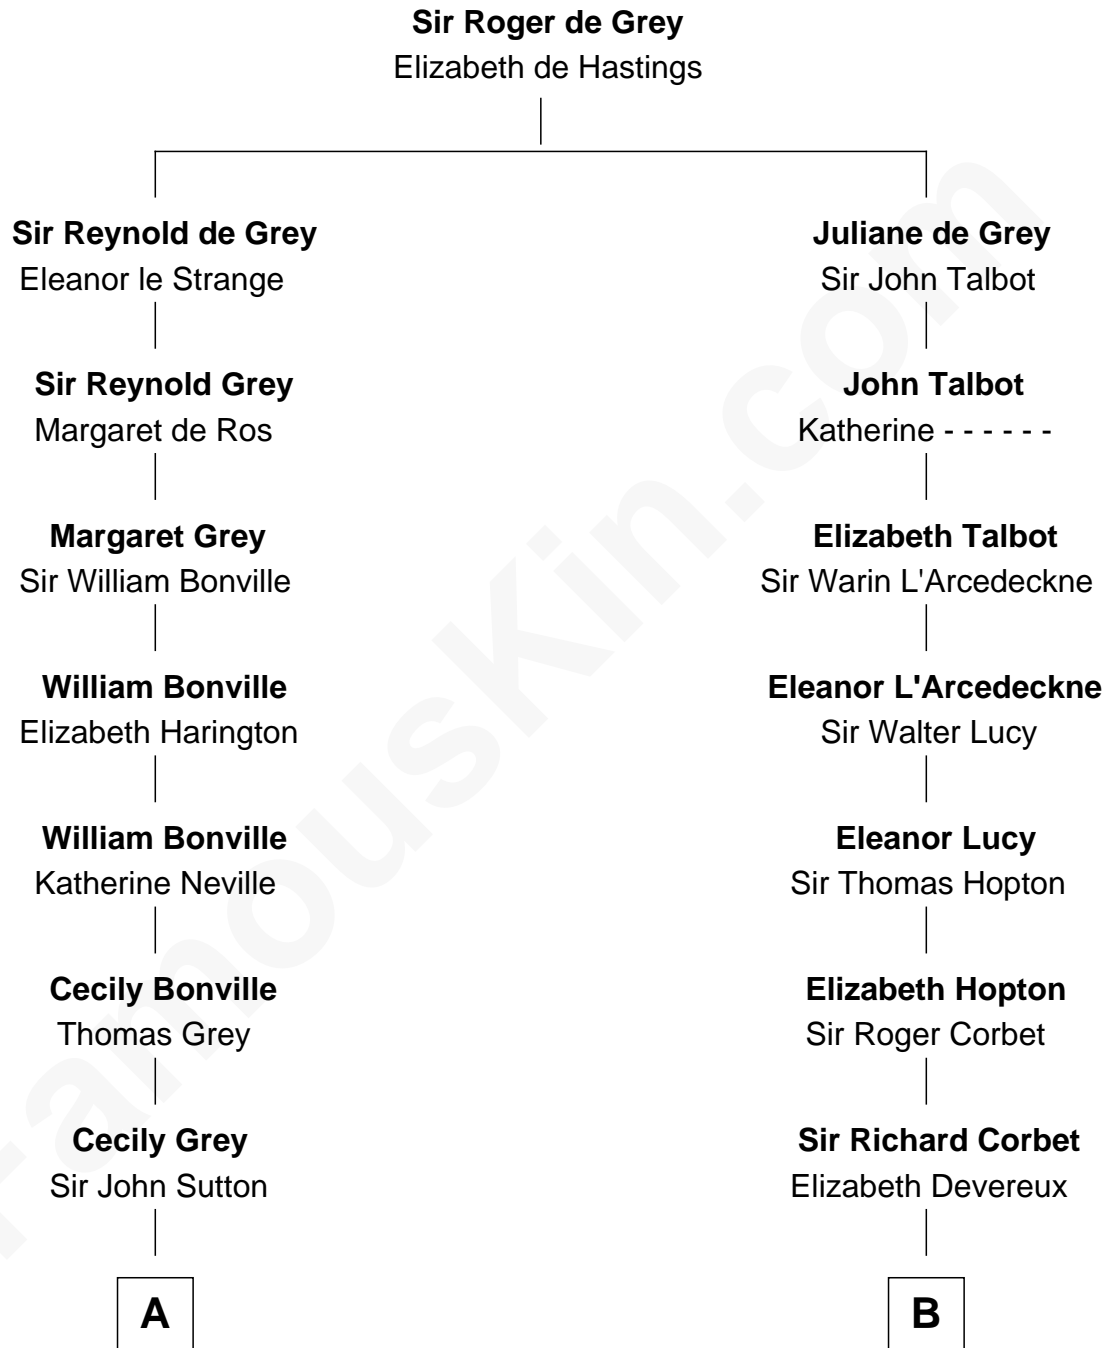

**FamousKin.com**  
**Relationship Chart of**  
**Oliver Wendell Holmes, Sr.**  
*American "Fireside" Poet*

16th cousin 4 times removed of

**Orson Welles**  
*Radio, Stage, and Movie Actor*

**C**

Henry Hill Welles