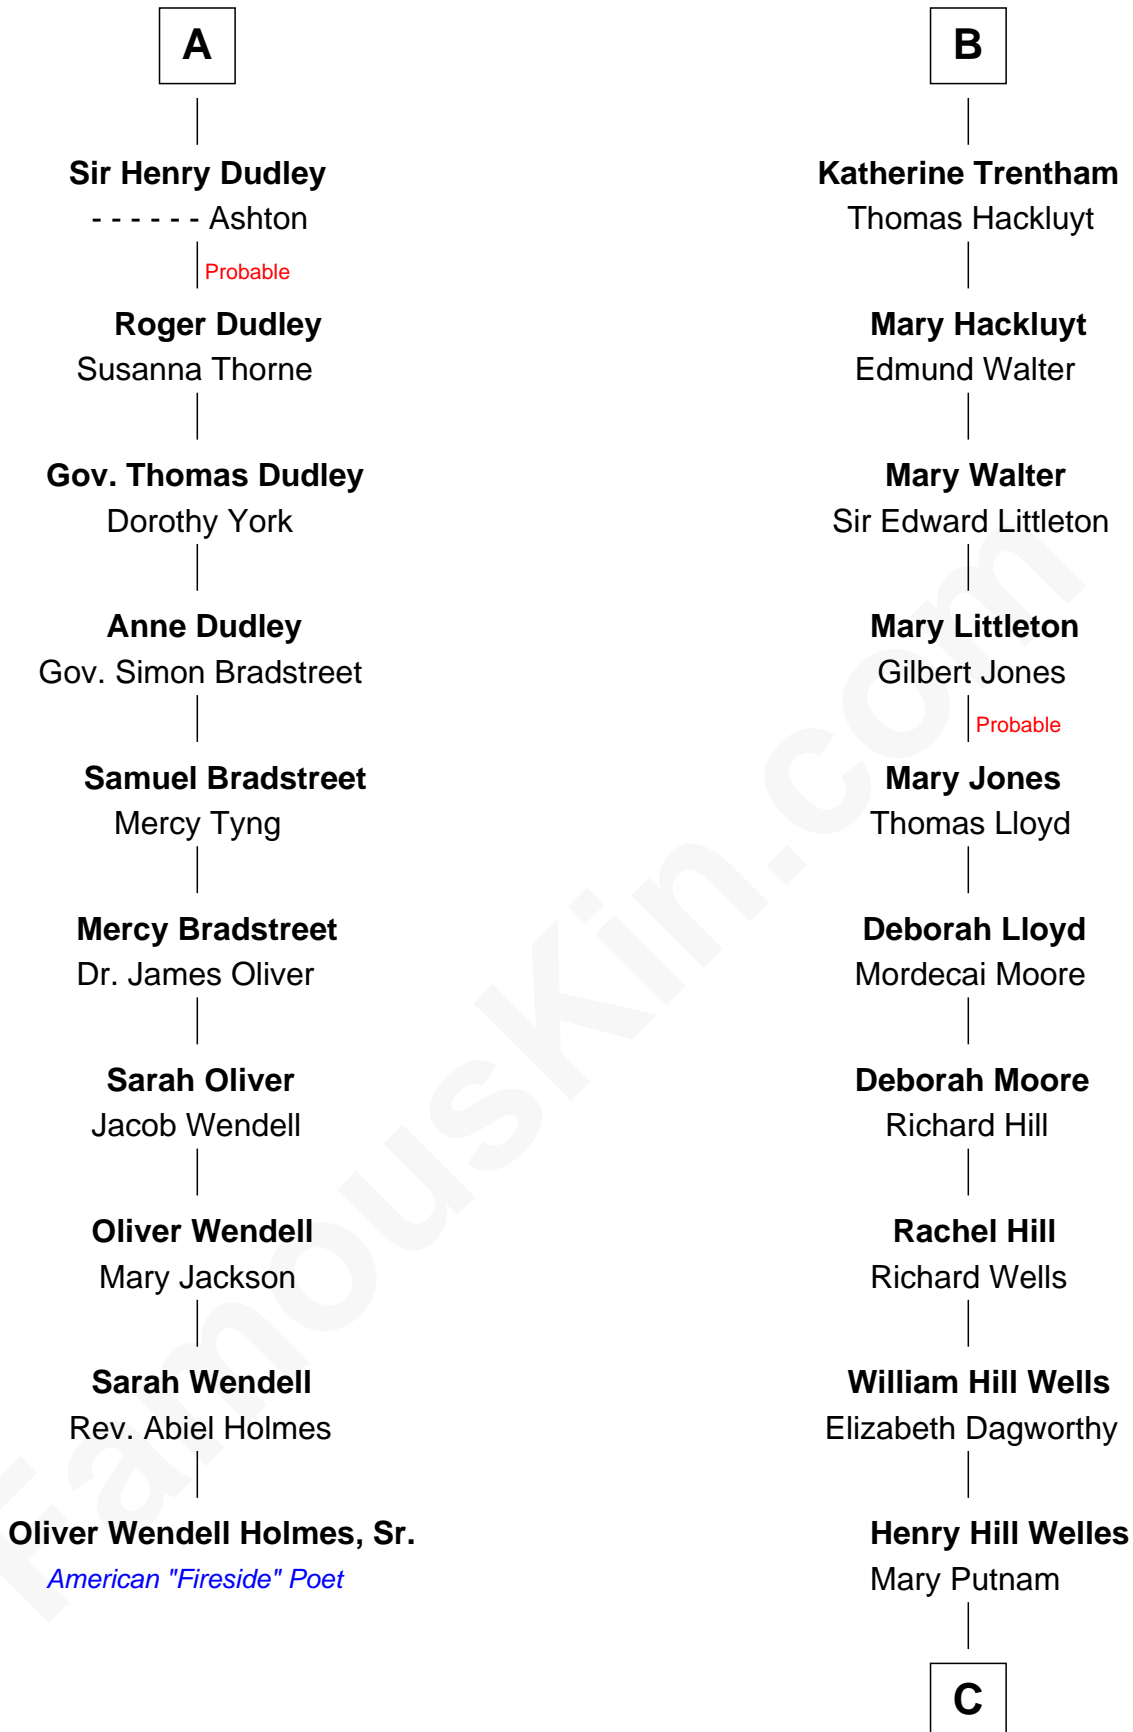

**FamousKin.com**  
**Relationship Chart of**  
**Oliver Wendell Holmes, Sr.**  
*American "Fireside" Poet*

16th cousin 3 times removed of

**Orson Welles**

*Radio, Stage, and Movie Actor*

**C**

**Richard Jones Welles**

Mary Blanche Head

**Richard Head Welles**

Beatrice Ives

**Orson Welles**

*Radio, Stage, and Movie Actor*

FamousKin.com