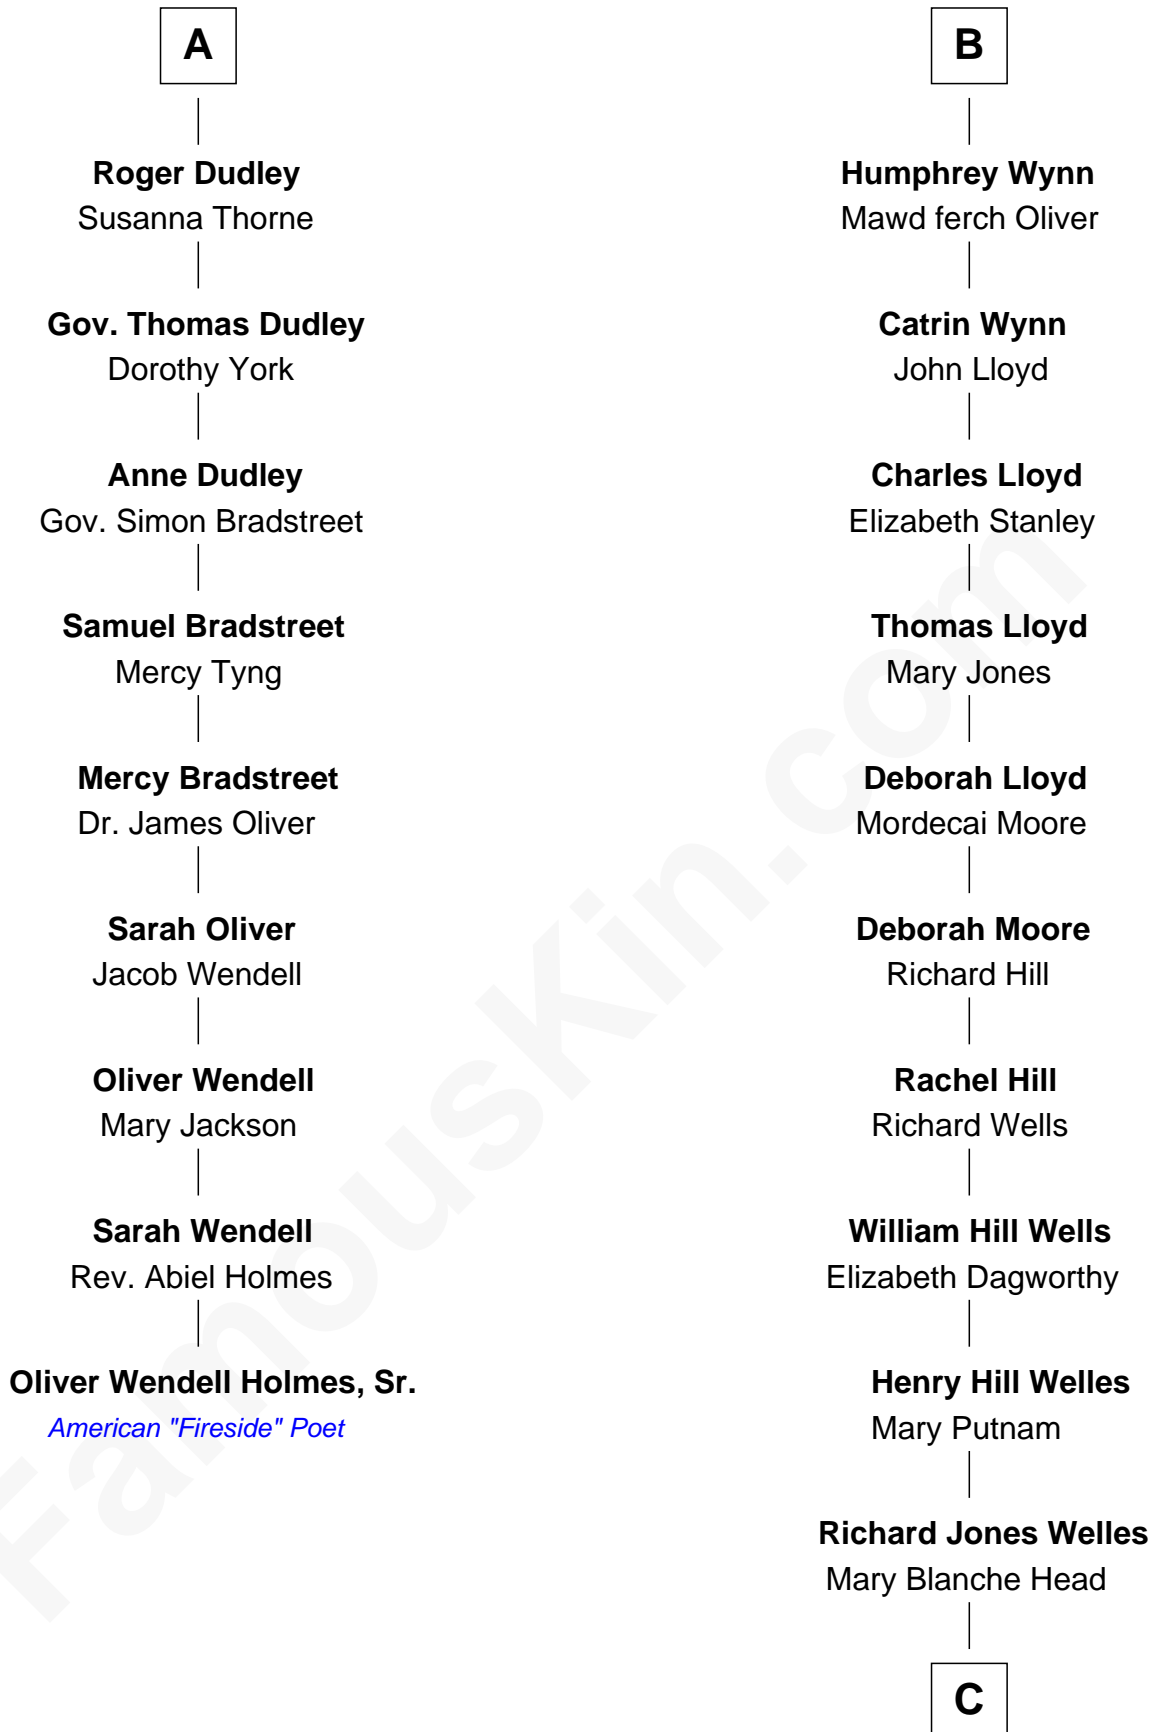

**FamousKin.com**  
**Relationship Chart of**  
**Oliver Wendell Holmes, Sr.**  
*American "Fireside" Poet*

15th cousin 3 times removed of

**Orson Welles**

*Radio, Stage, and Movie Actor*

**C**

|  
**Richard Head Welles**

Beatrice Ives

|  
**Orson Welles**

*Radio, Stage, and Movie Actor*

FamousKin.com