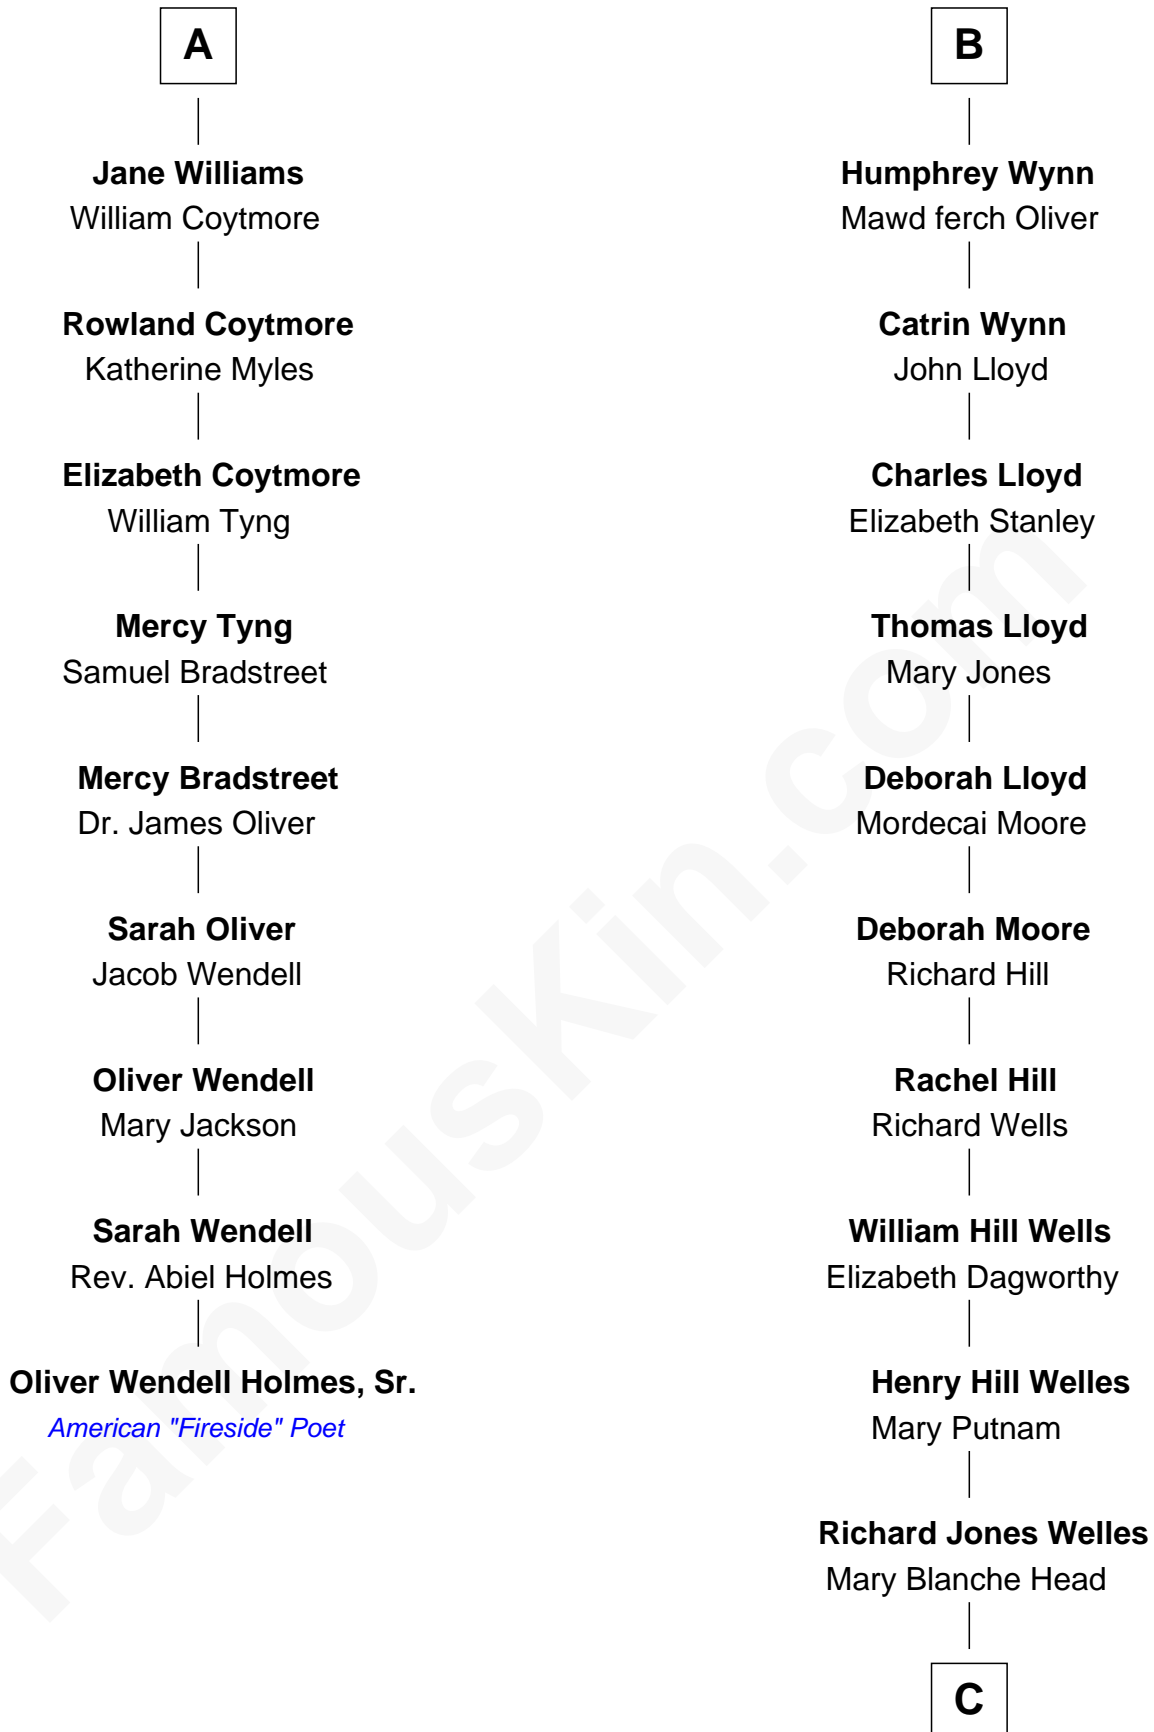

FamousKin.com
Relationship Chart of
Oliver Wendell Holmes, Sr.
American "Fireside" Poet

15th cousin 3 times removed of

Orson Welles

Radio, Stage, and Movie Actor

C

|
Richard Head Welles

Beatrice Ives

|
Orson Welles

Radio, Stage, and Movie Actor

FamousKin.com