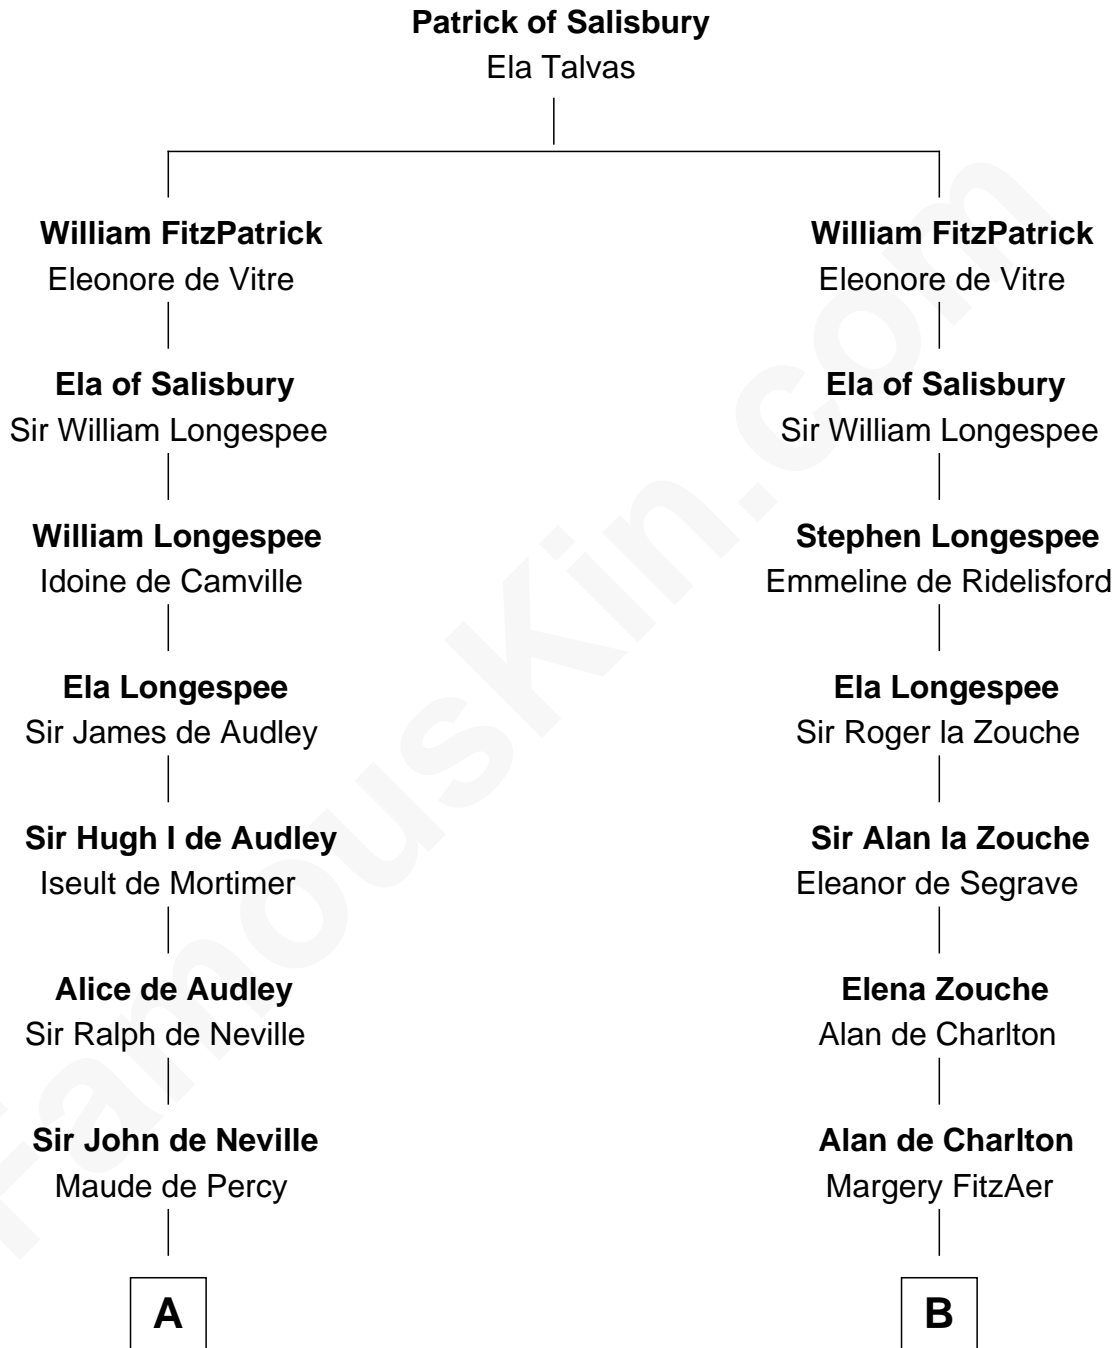

**FamousKin.com**  
**Relationship Chart of**  
**Oliver Wendell Holmes, Sr.**  
*American "Fireside" Poet*

20th cousin 1 time removed of

**John Hancock**

*Signer of the Declaration of Independence*

**C**

**Mercy Bradstreet**

Dr. James Oliver

**Sarah Oliver**

Jacob Wendell

**Oliver Wendell**

Mary Jackson

**Sarah Wendell**

Rev. Abiel Holmes

Mary Hawke

**John Hancock**

*Signer of Declaration of Independence*