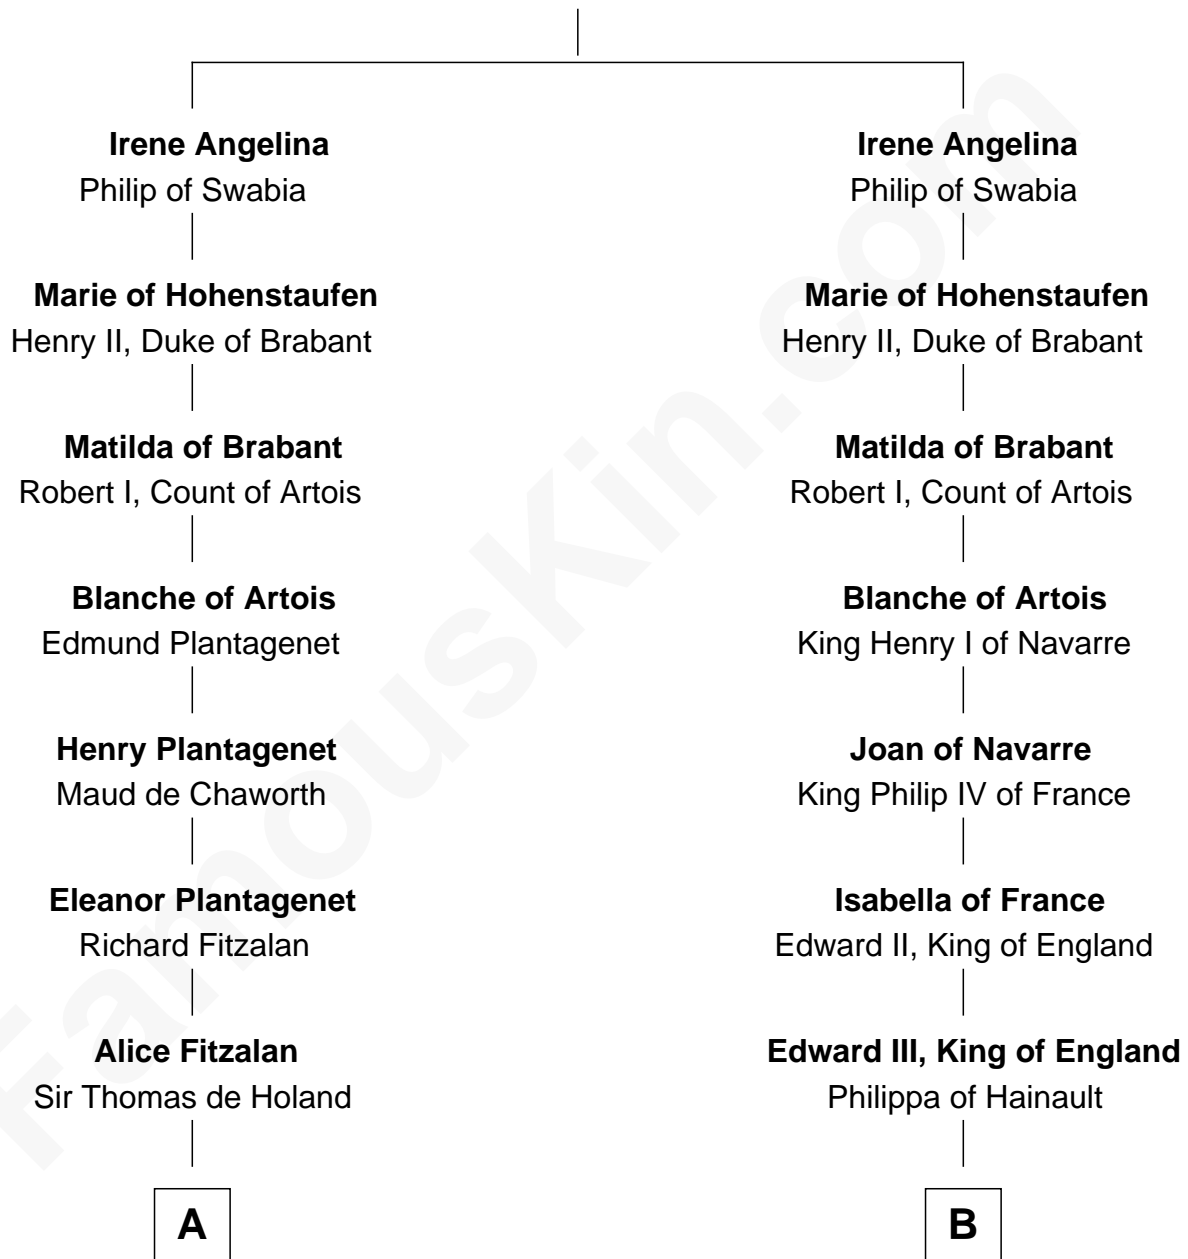

**FamousKin.com**  
**Relationship Chart of**  
**Oliver Wendell Holmes, Sr.**  
*American "Fireside" Poet*

13th cousin 8 times removed of

**Catherine Parr**  
*6th Wife of King Henry VIII*

**Isaac II Angelos**

**C**

—  
**Mercy Bradstreet**

Dr. James Oliver

—  
**Sarah Oliver**

Jacob Wendell

—  
**Oliver Wendell**

Mary Jackson

—  
**Sarah Wendell**