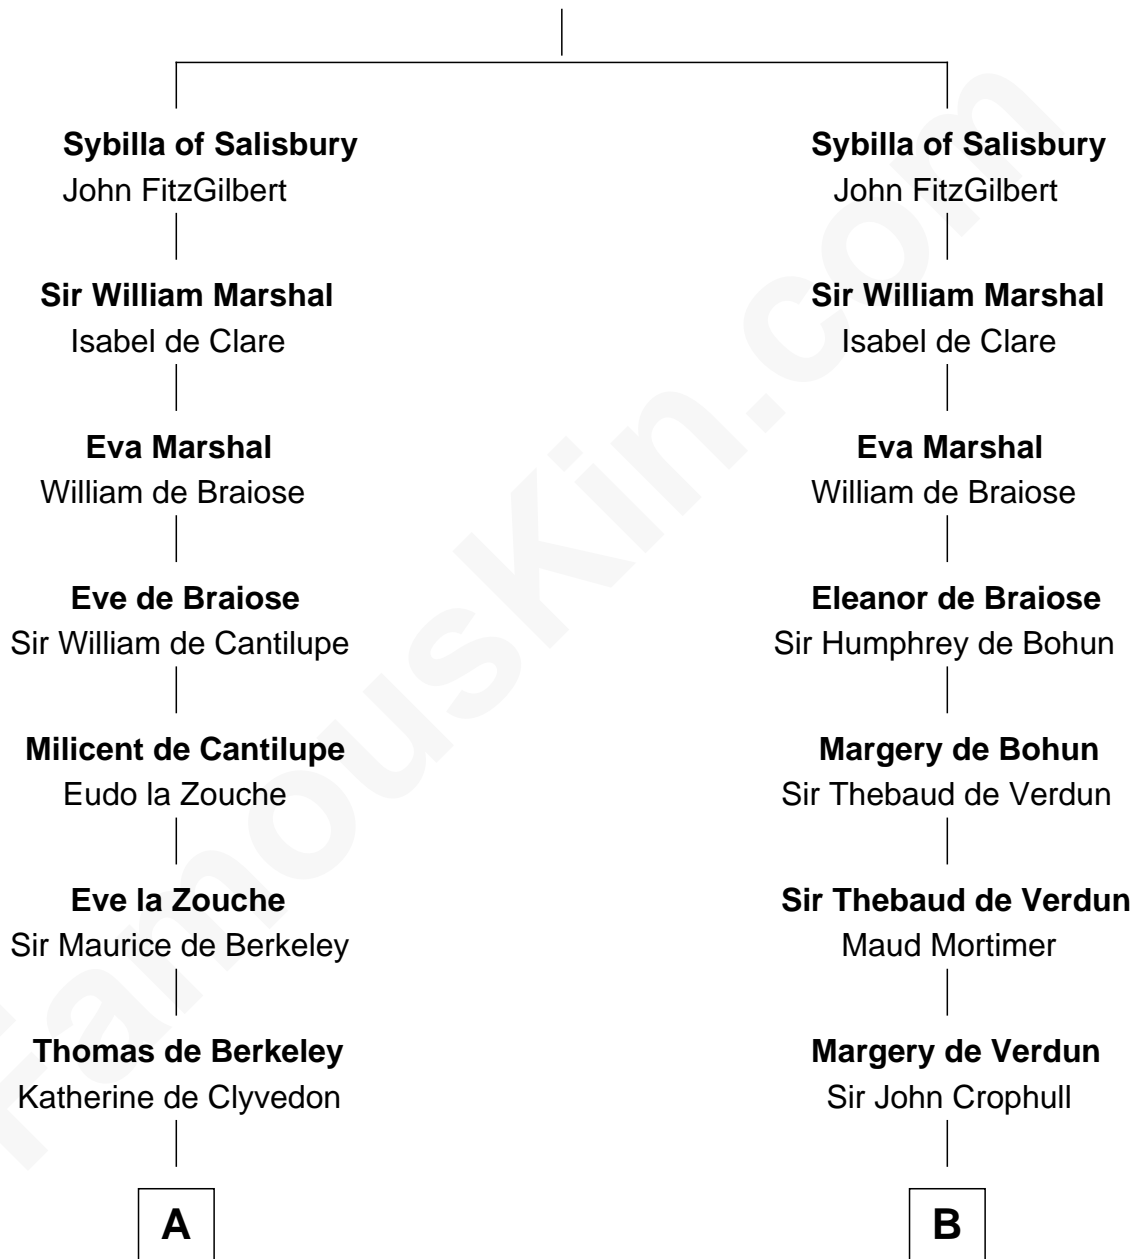

FamousKin.com
Relationship Chart of
Oliver Wendell Holmes, Sr.
American "Fireside" Poet

12th cousin 9 times removed of

Catherine Parr
6th Wife of King Henry VIII

Walter of Salisbury

C

—
Mercy Bradstreet

Dr. James Oliver

—
Sarah Oliver

Jacob Wendell

—
Oliver Wendell

Mary Jackson

—
Sarah Wendell

Rev. Abiel Holmes

—
Oliver Wendell Holmes, Sr.

American "Fireside" Poet