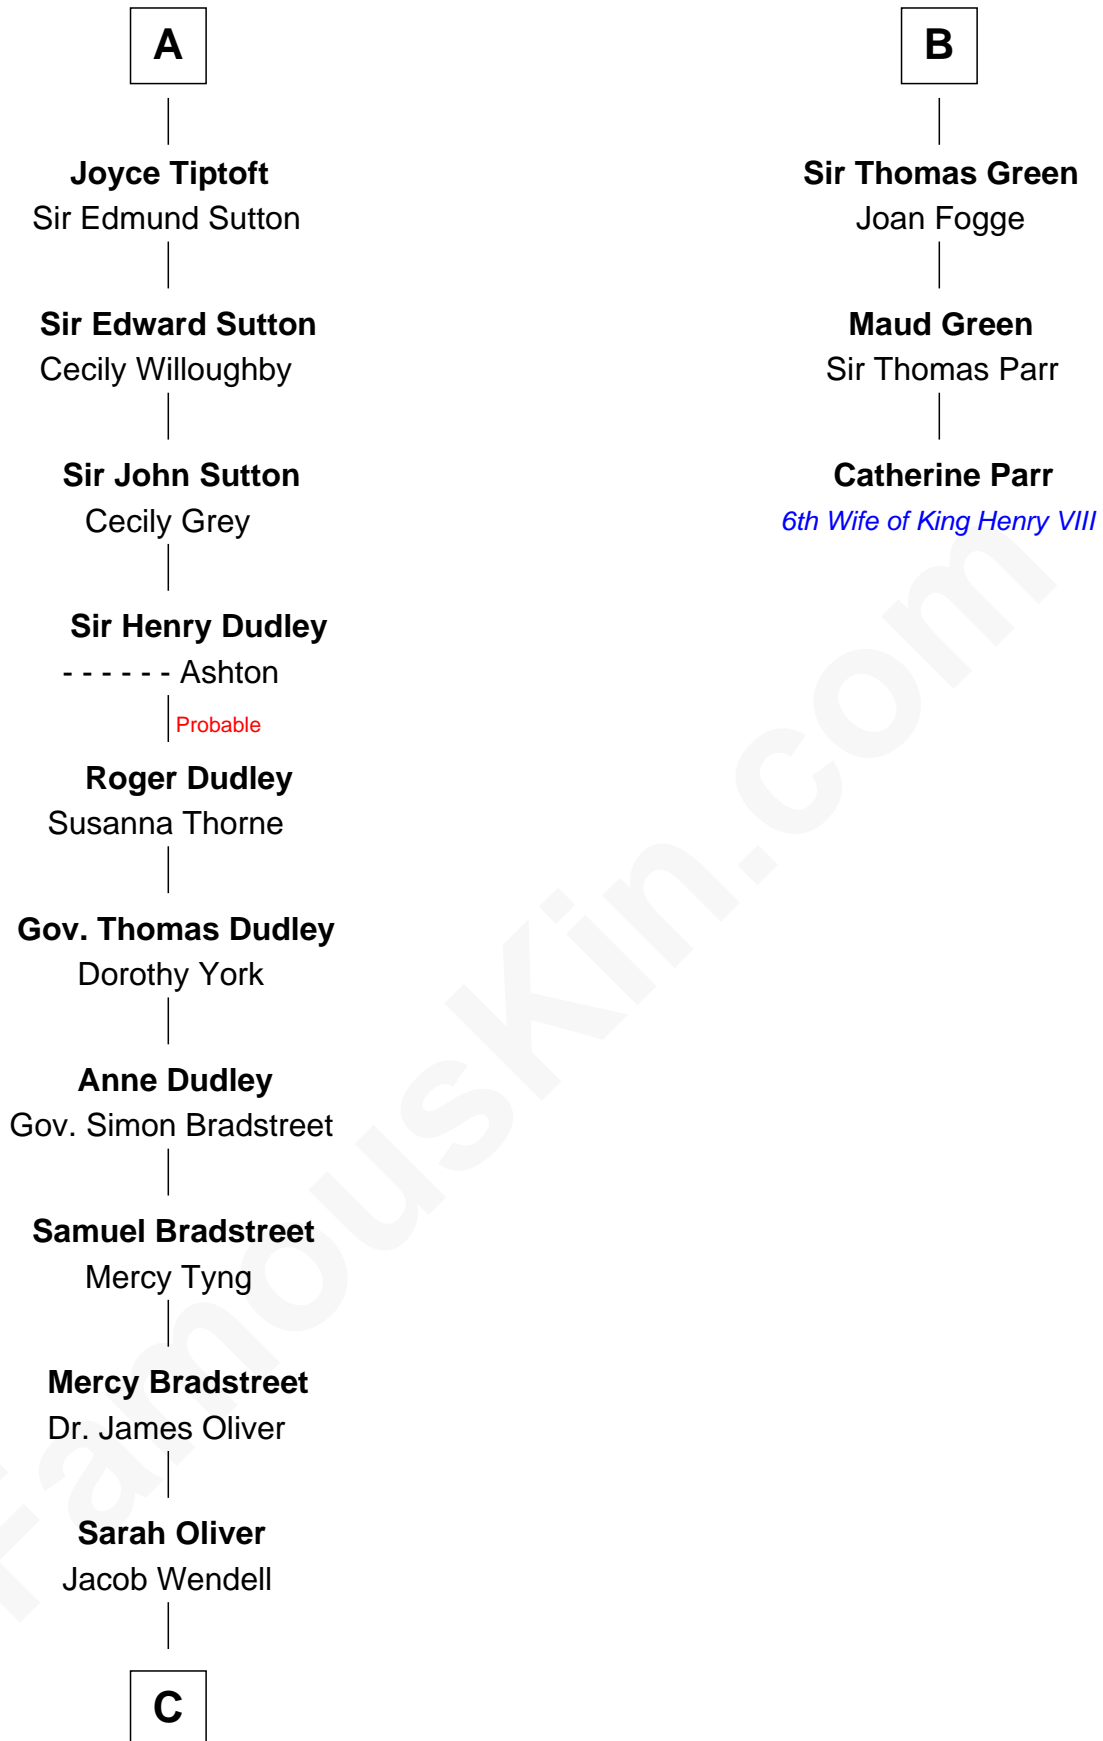

**FamousKin.com**  
**Relationship Chart of**  
**Oliver Wendell Holmes, Sr.**  
*American "Fireside" Poet*

9th cousin 10 times removed of

**Catherine Parr**  
*6th Wife of King Henry VIII*

**C**

—  
**Oliver Wendell**

Mary Jackson

—  
**Sarah Wendell**

Rev. Abiel Holmes

—  
**Oliver Wendell Holmes, Sr.**

*American "Fireside" Poet*

FamousKin.com