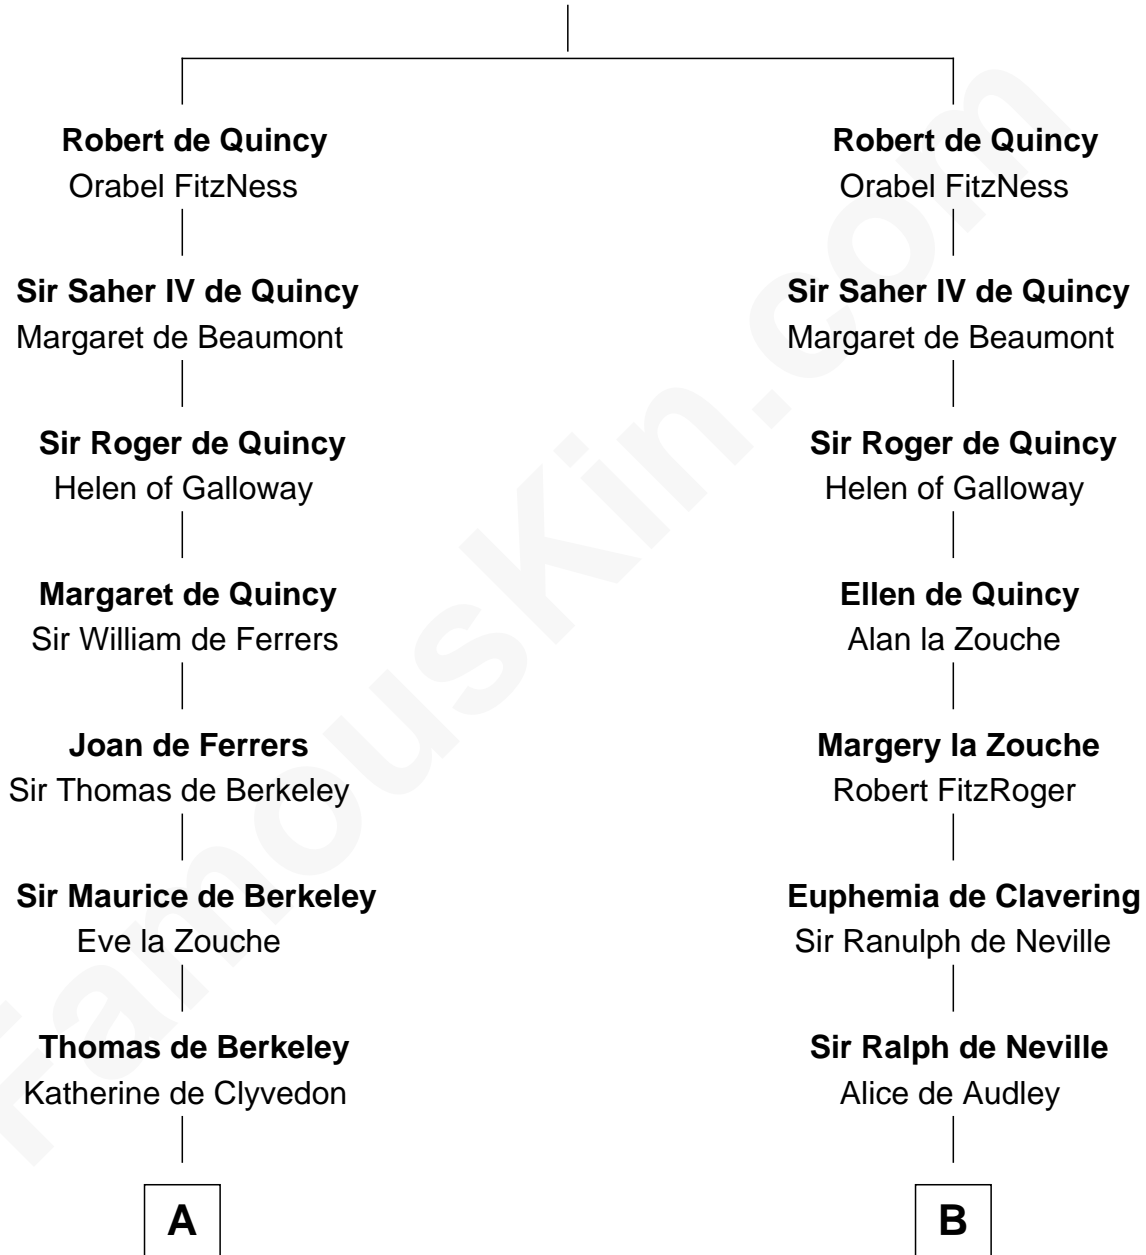

FamousKin.com
Relationship Chart of
Oliver Wendell Holmes, Sr.
American "Fireside" Poet

13th cousin 8 times removed of

Catherine Parr
6th Wife of King Henry VIII

Saher I de Quincy
 Maud de St. Liz

C

—
Mercy Bradstreet