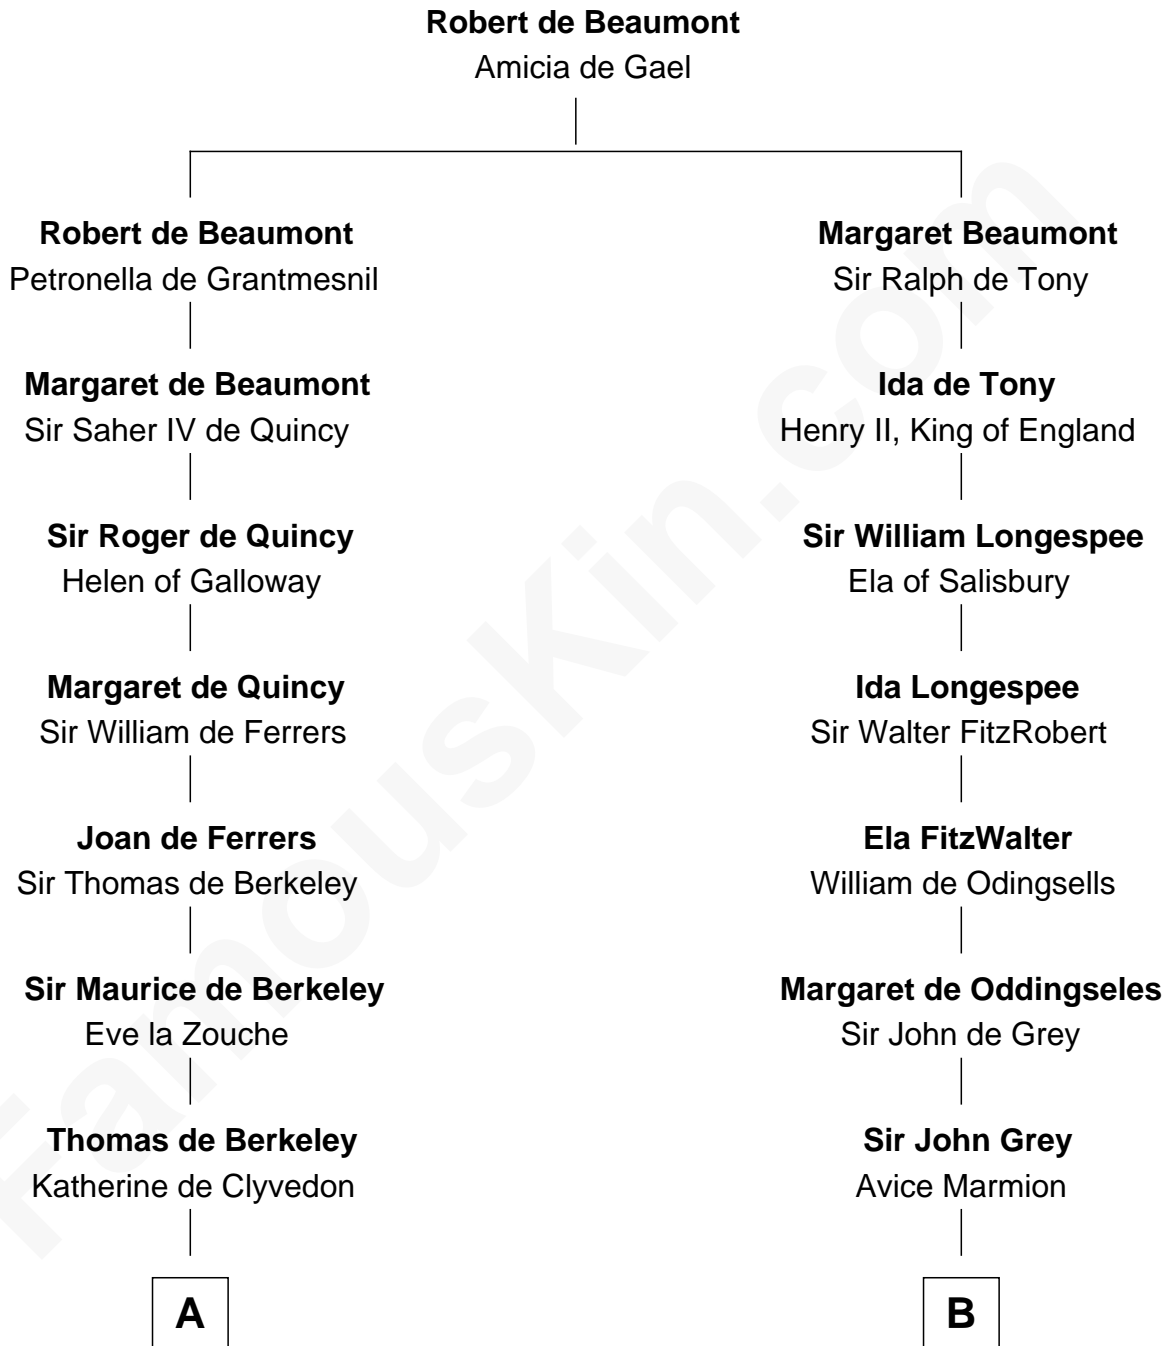

FamousKin.com
Relationship Chart of
Oliver Wendell Holmes, Sr.
American "Fireside" Poet

13th cousin 8 times removed of

Catherine Parr
6th Wife of King Henry VIII

C

—
Mercy Bradstreet

Dr. James Oliver

—
Sarah Oliver

Jacob Wendell

—
Oliver Wendell

Mary Jackson

—
Sarah Wendell

Rev. Abiel Holmes

—
Oliver Wendell Holmes, Sr.

American "Fireside" Poet